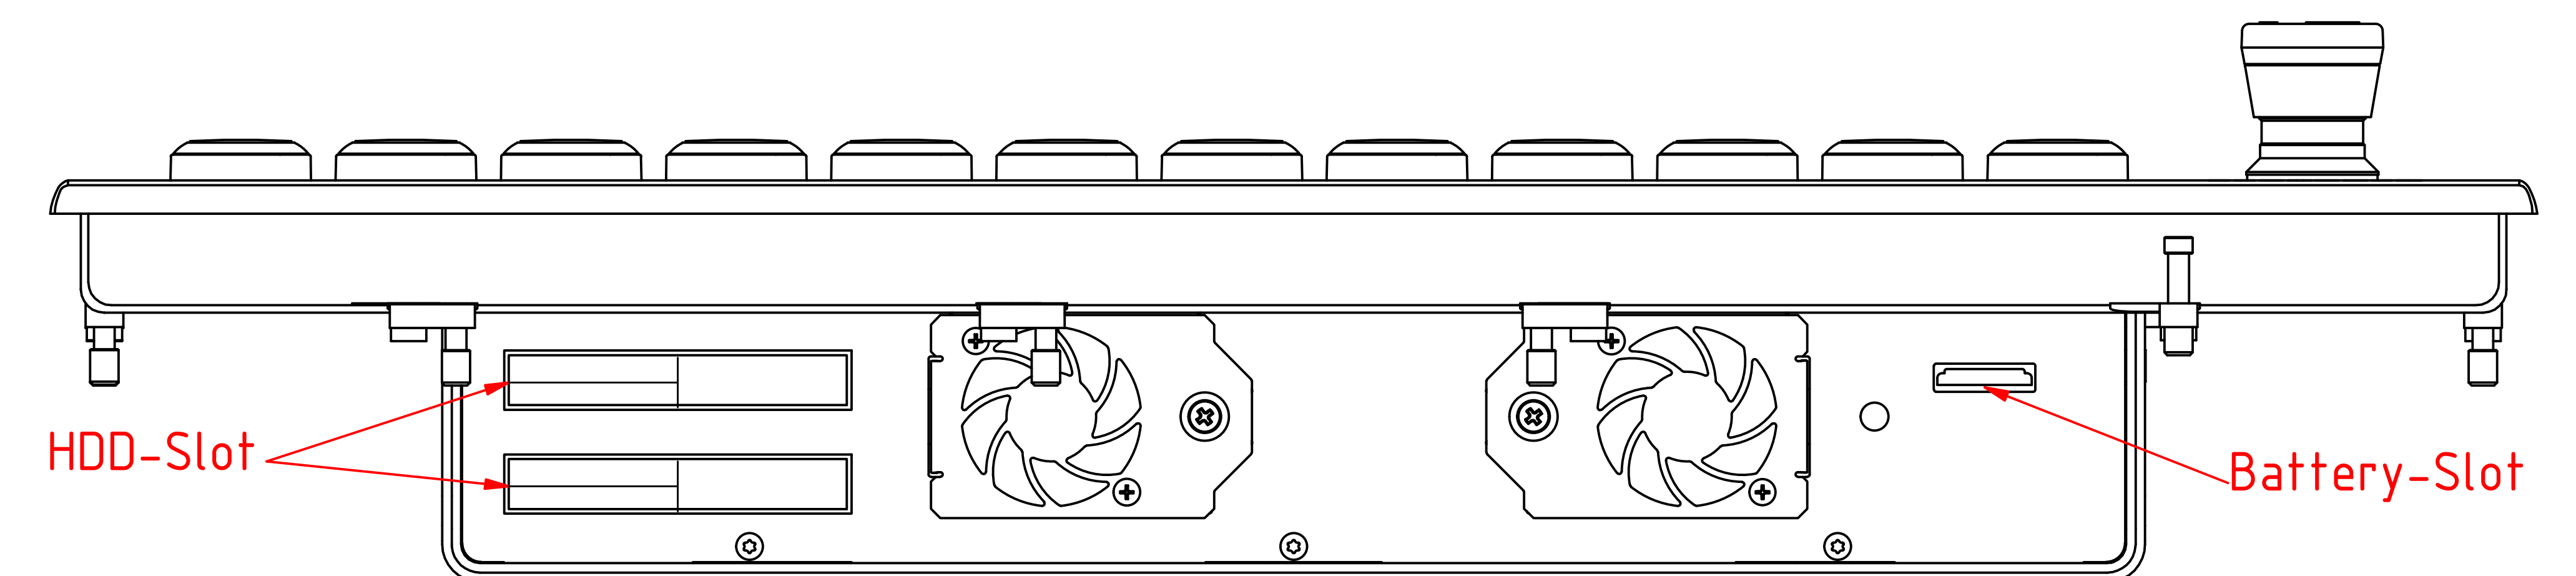

CP2221-G008

main dimensions and
fixing points
dimensions in mm

front view

left view

bottom view

cut out dimensions: 388mm x 516mm
rear view

top view