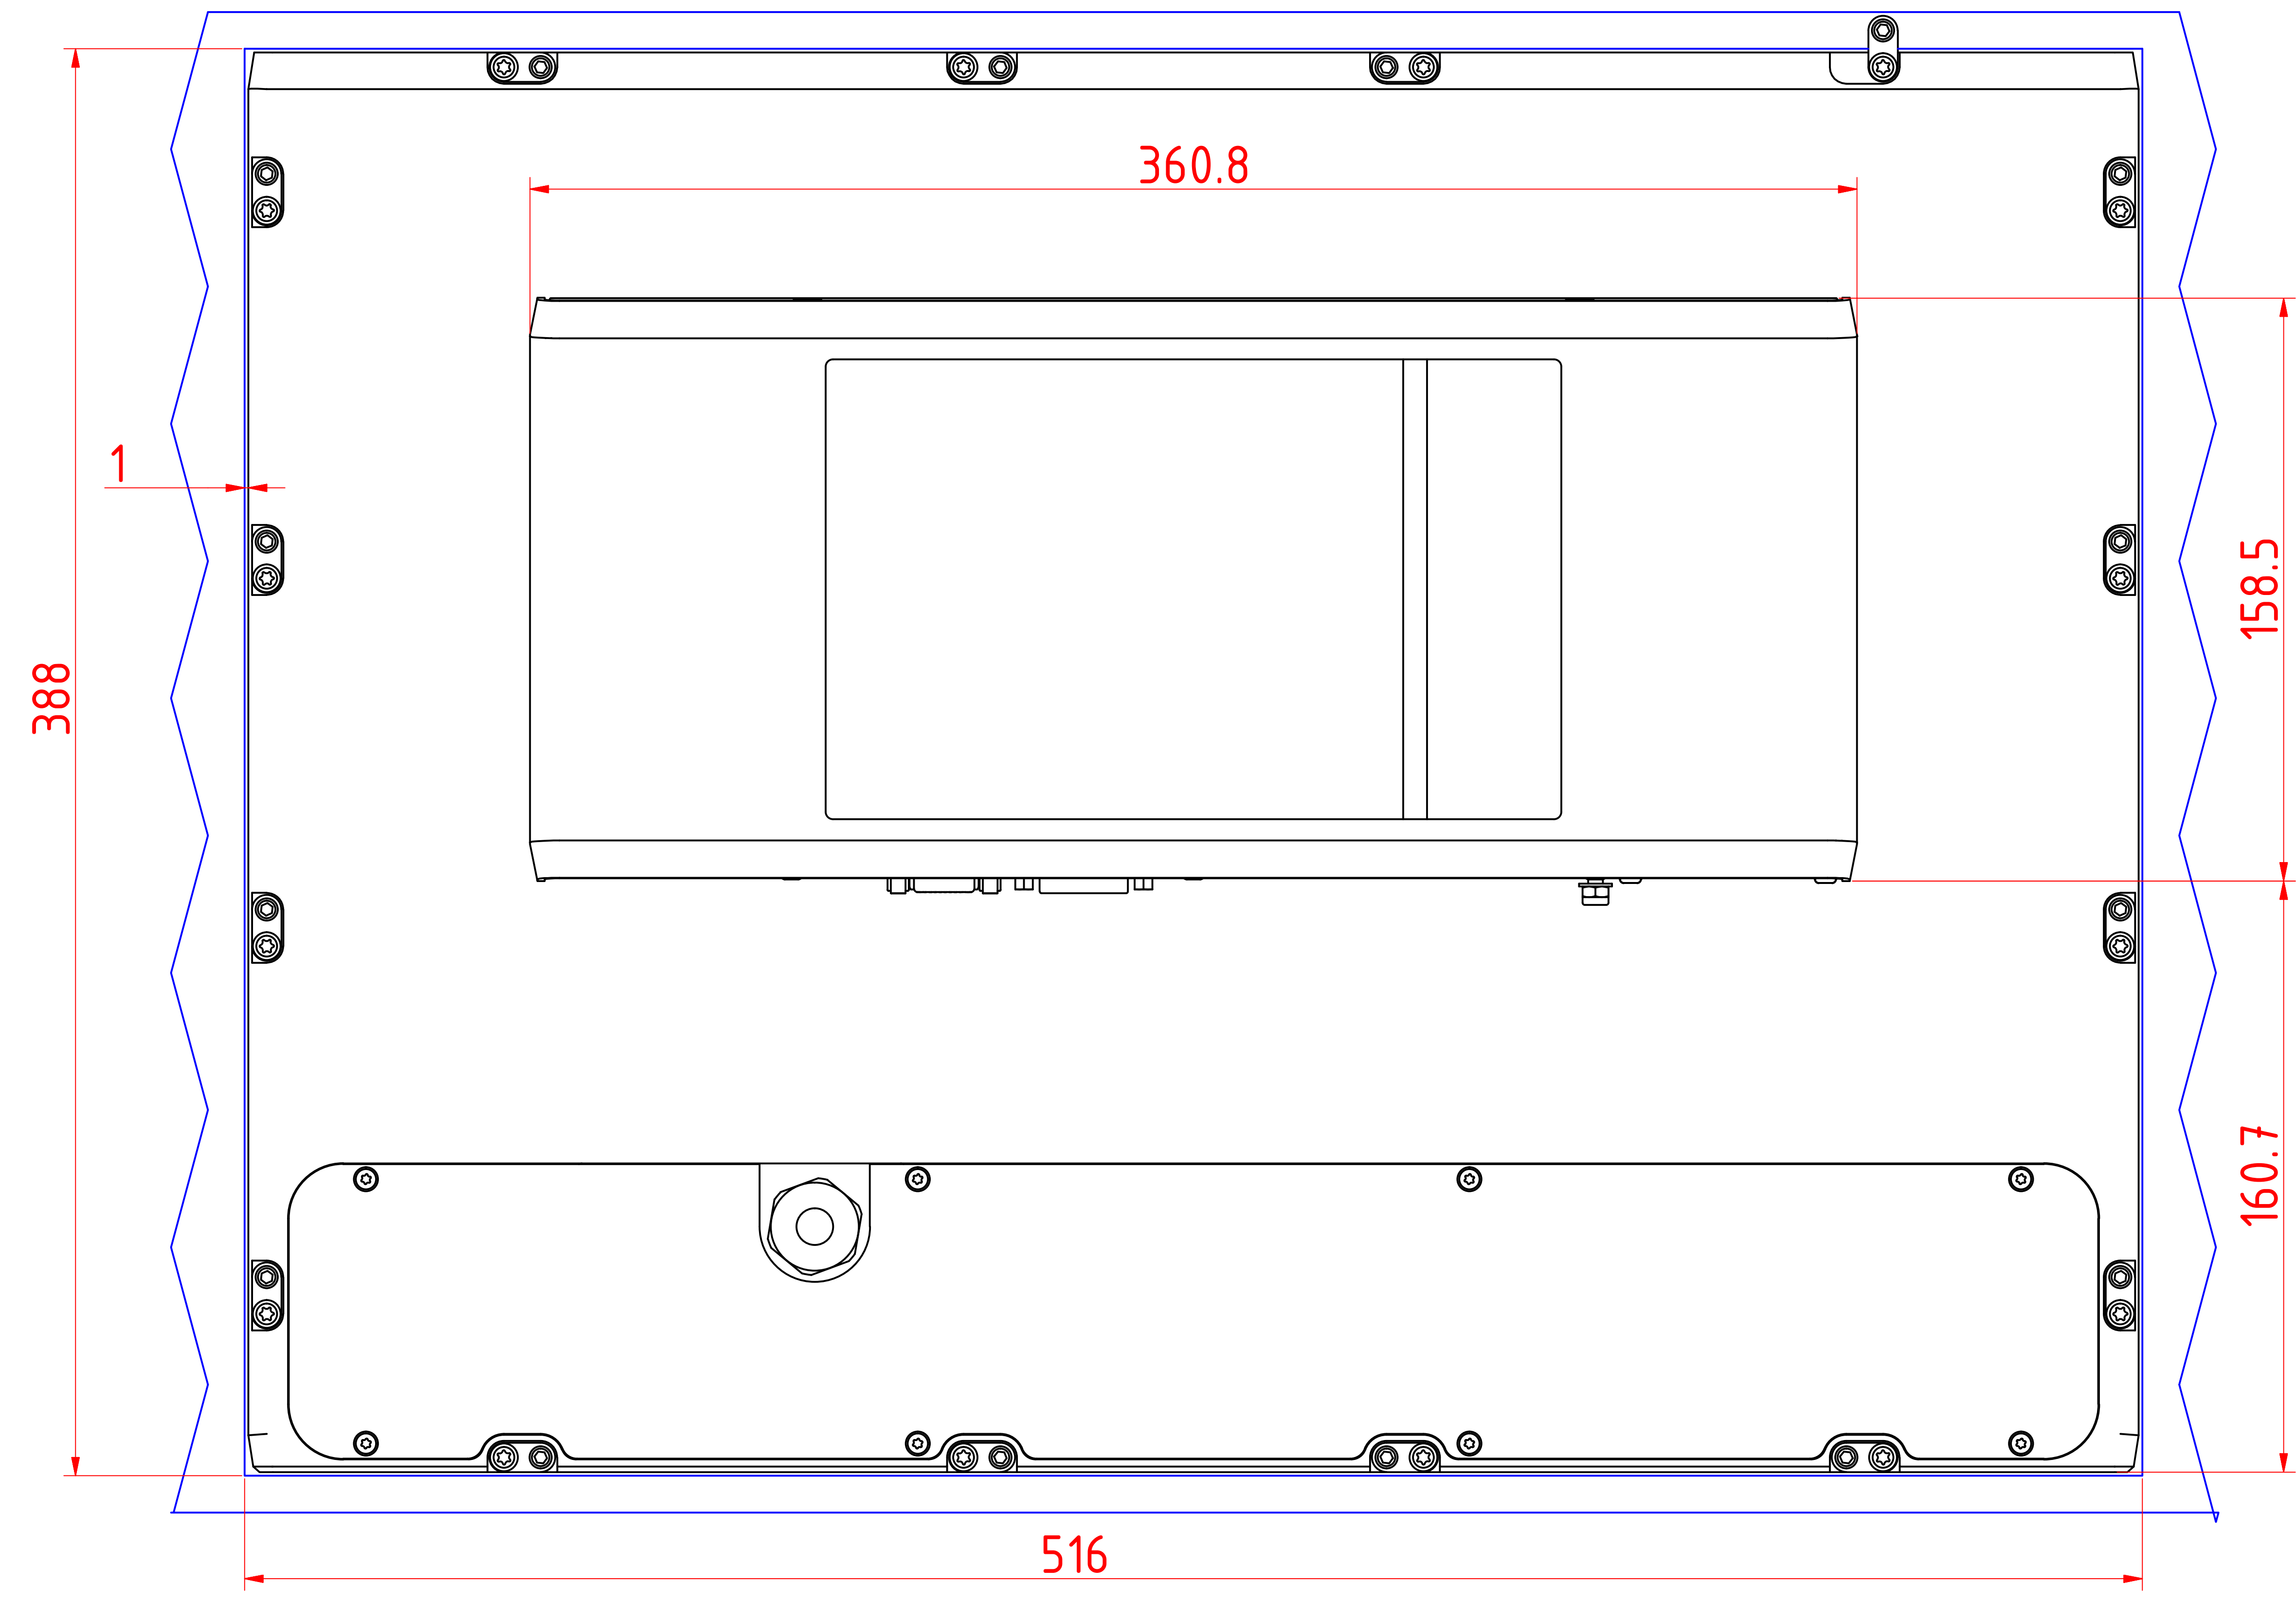

CP2221-G008

main dimensions and
fixing points
dimensions in mm

front view

left view

bottom view

cut out dimensions: 388mm x 516mm
rear view

top view