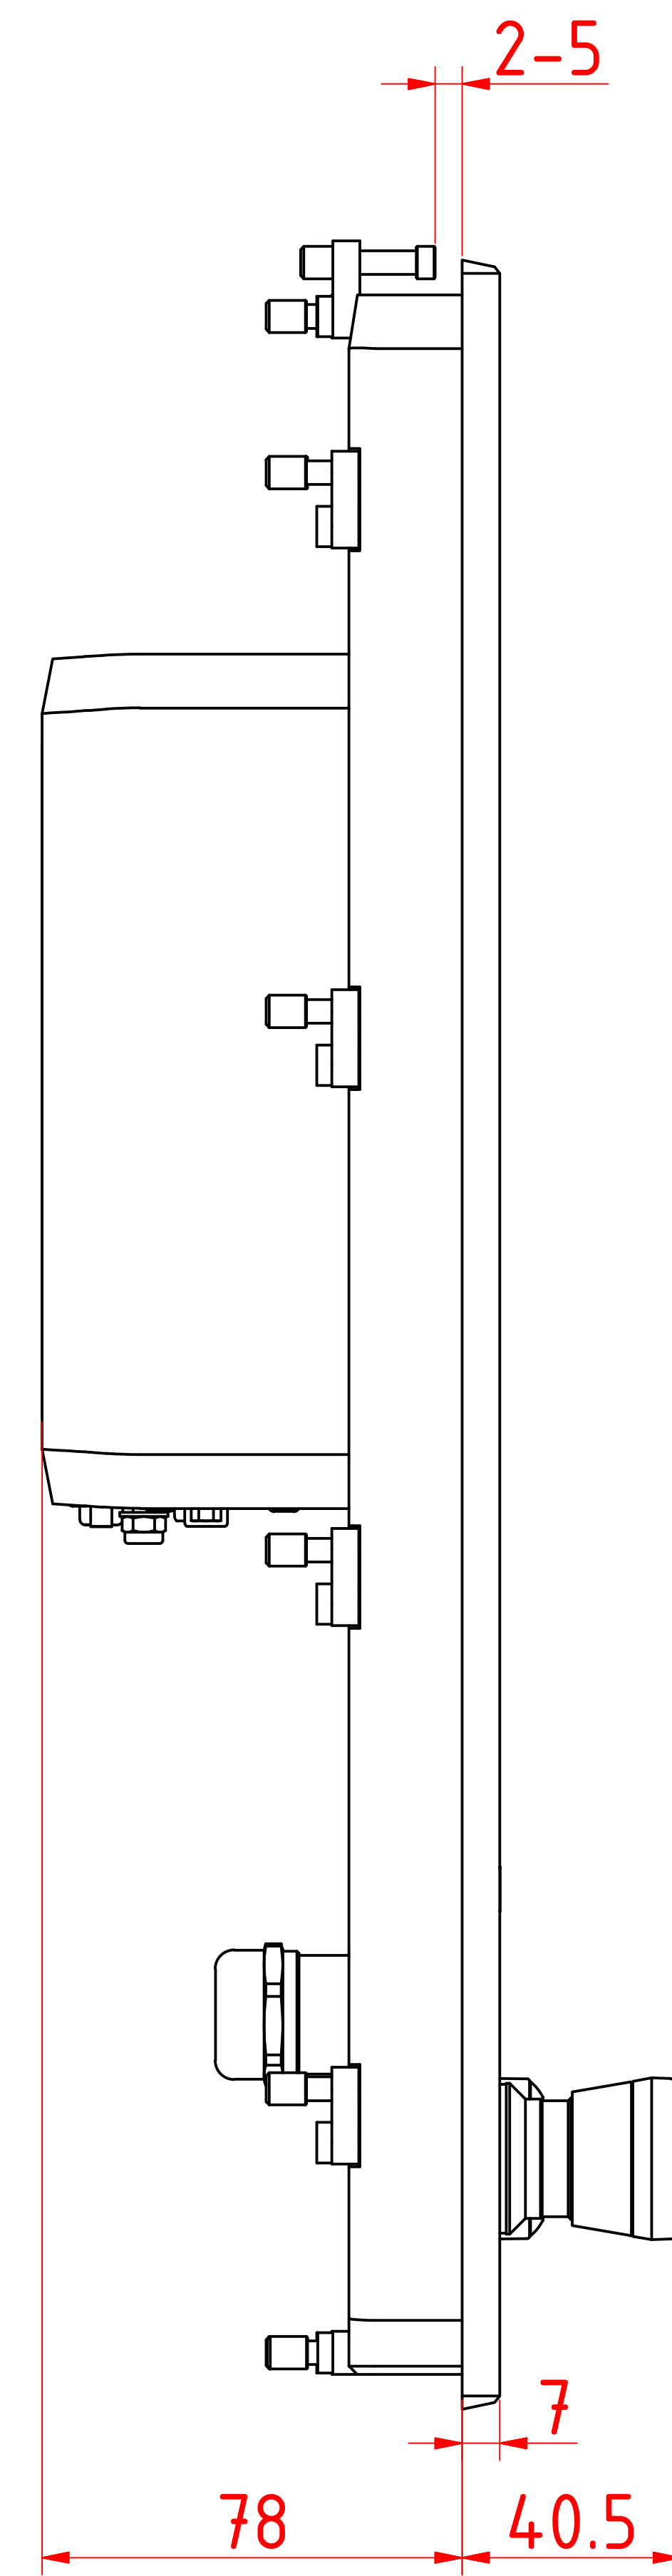

CP2221-G008

main dimensions and
fixing points
dimensions in mm

front view

left view

bottom view

cut out dimensions: 388mm x 516mm
rear view

top view