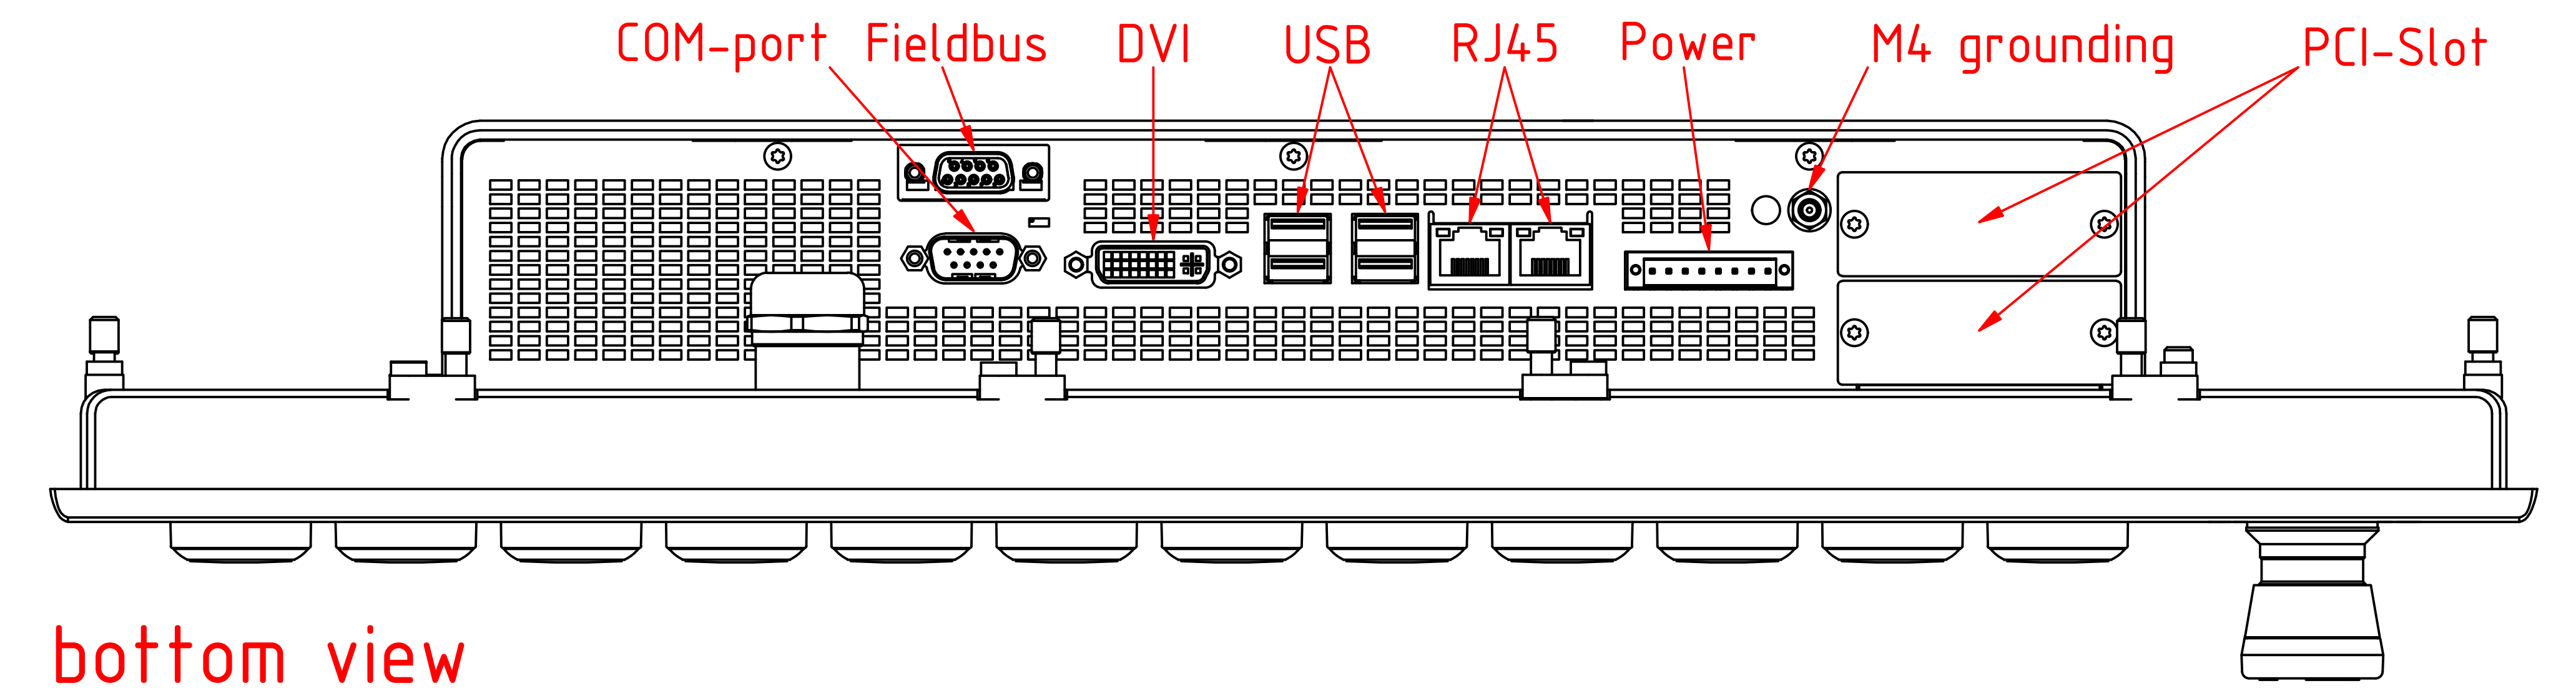

CP2221-G008

main dimensions and
fixing points
dimensions in mm

front view

left view

bottom view

cut out dimensions: 388mm x 516mm
rear view

top view