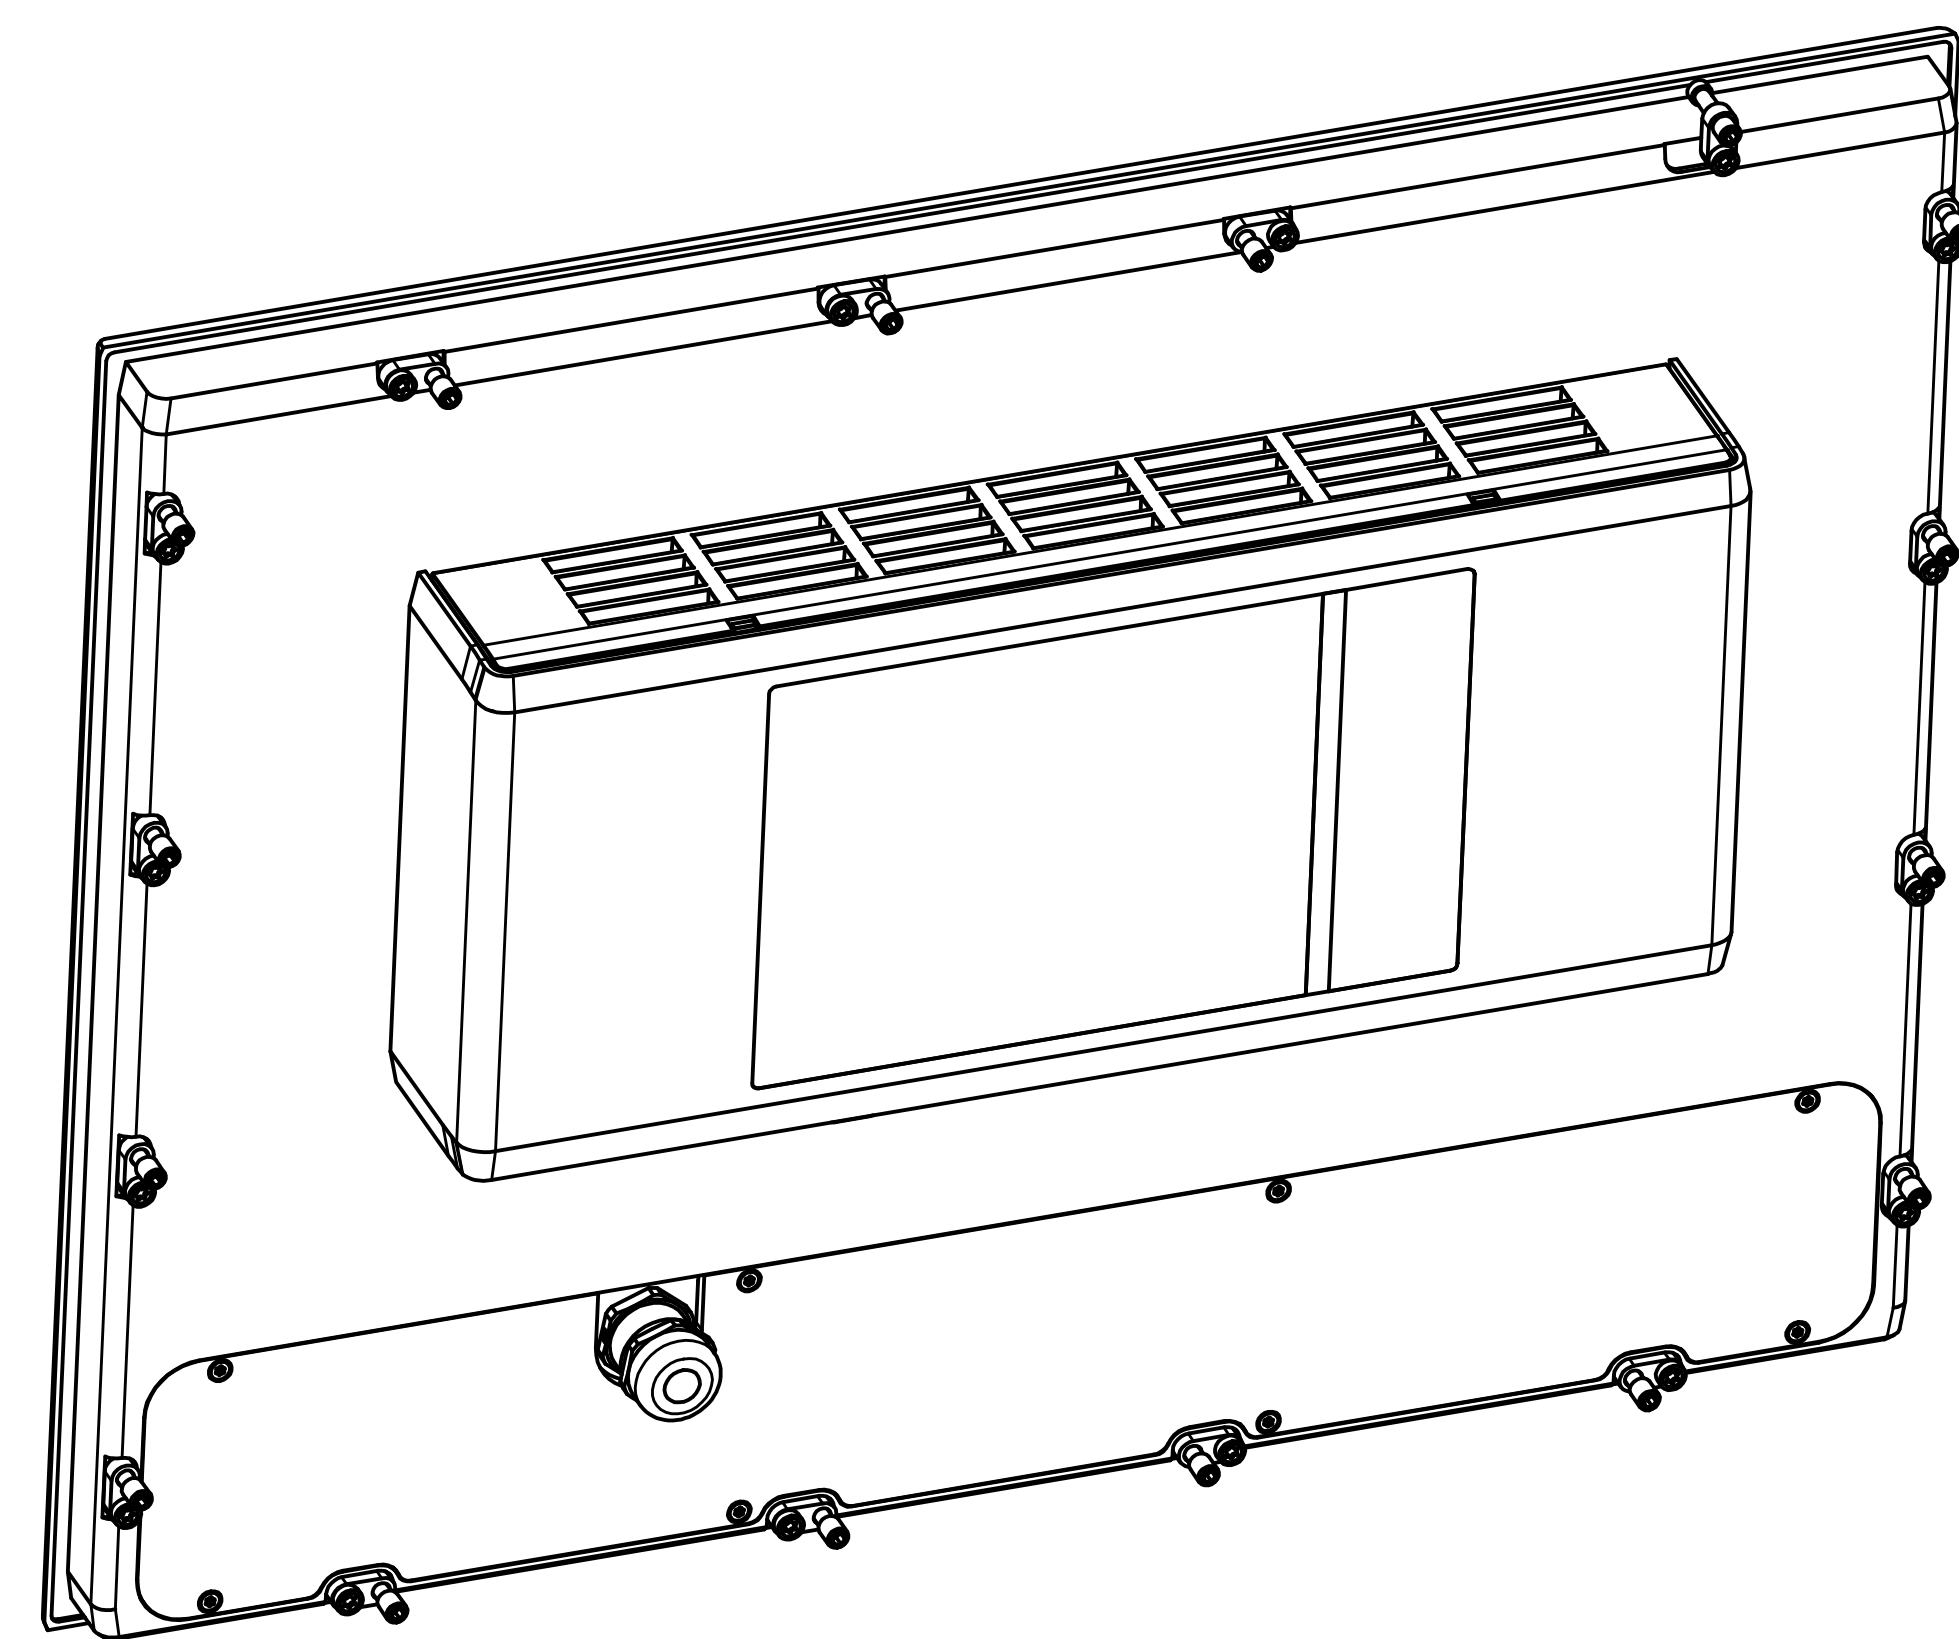

CP2221-G008

main dimensions and
fixing points
dimensions in mm

front view

left view

bottom view

cut out dimensions: 388mm x 516mm
rear view

top view