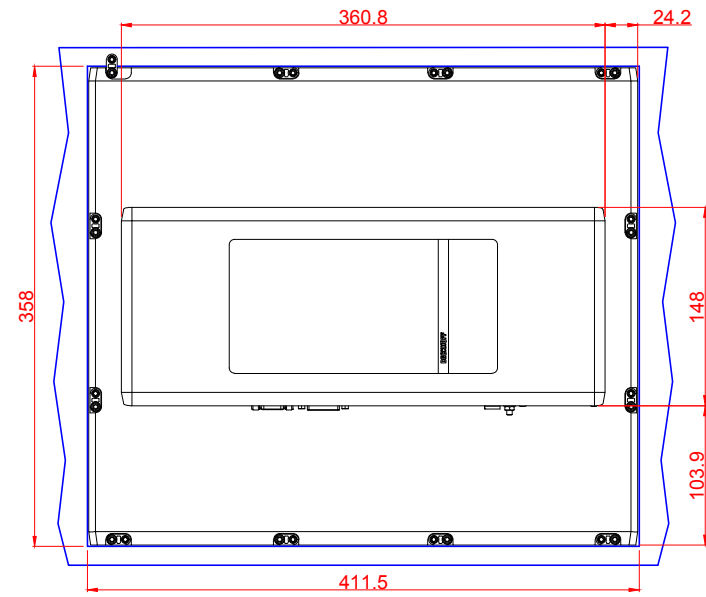

CP2219-0010  
main dimensions and  
fixing points  
dimensions in mm

front view

left view

bottom view

cut out dimensions: 358mm x 411,5mm

rear view

top view