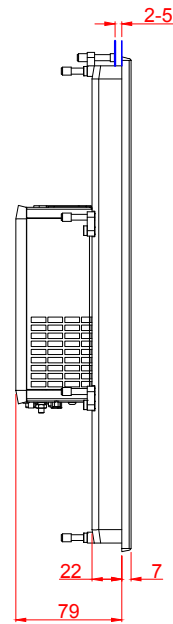

CP2219-0010  
main dimensions and  
fixing points  
dimensions in mm

front view

left view

bottom view

cut out dimensions: 358mm x 411,5mm

rear view

top view