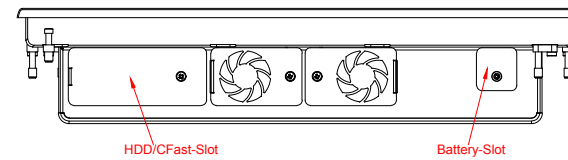

CP2219-0010  
main dimensions and  
fixing points  
dimensions in mm

front view

left view

bottom view

cut out dimensions: 358mm x 411,5mm

rear view

top view