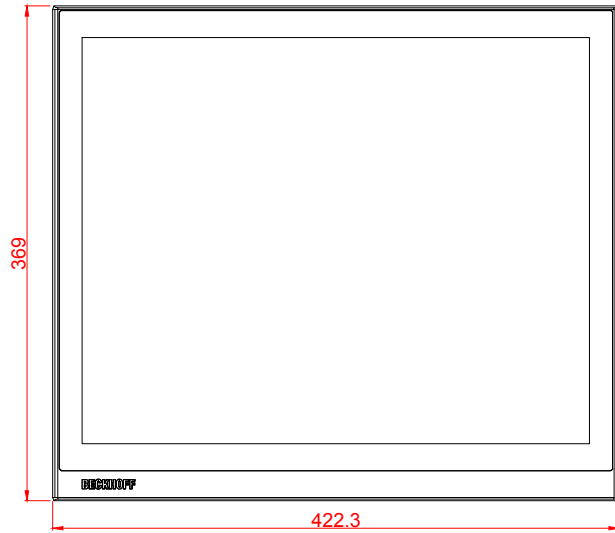

CP2219-0010  
main dimensions and  
fixing points  
dimensions in mm

front view

left view

bottom view

cut out dimensions: 358mm x 411,5mm

rear view

top view