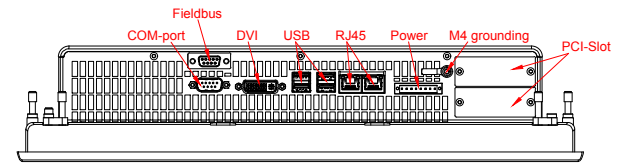

CP2219-0010  
main dimensions and  
fixing points  
dimensions in mm

front view

left view

bottom view

cut out dimensions: 358mm x 411,5mm

rear view

top view