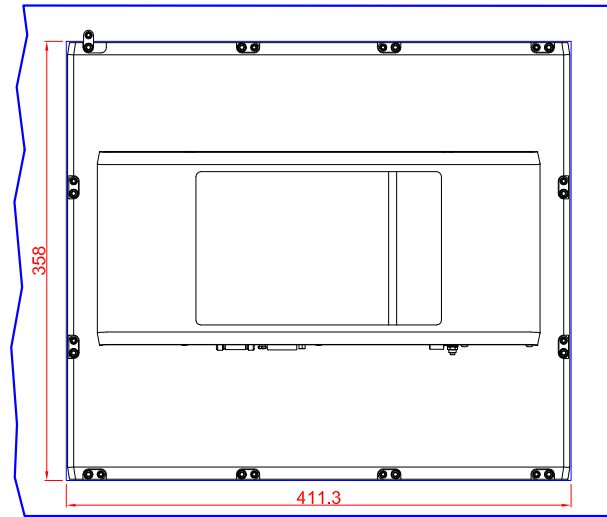

CP2219  
main dimensions and  
fixing points  
dimensions in mm

front view

left view

bottom view

cut out dimensions: 358mm x 411,3mm

rear view

top view