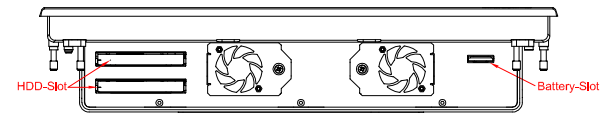

CP2219  
main dimensions and  
fixing points  
dimensions in mm

front view

left view

bottom view

cut out dimensions: 358mm x 411,3mm

rear view

top view