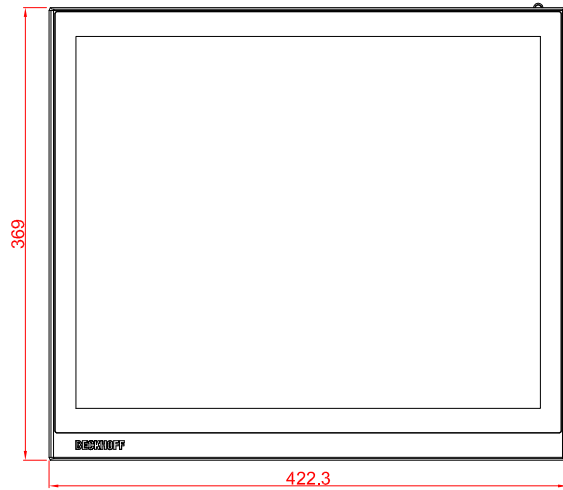

CP2219  
main dimensions and  
fixing points  
dimensions in mm

front view

left view

bottom view

cut out dimensions: 358mm x 411,3mm

rear view

top view