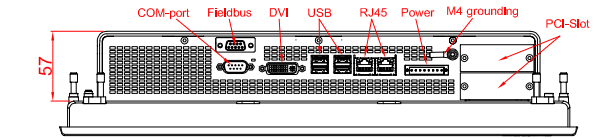

CP2219  
main dimensions and  
fixing points  
dimensions in mm

front view

left view

bottom view

cut out dimensions: 358mm x 411,3mm

rear view

top view