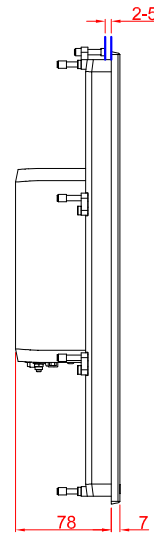

CP2219  
main dimensions and  
fixing points  
dimensions in mm

front view

left view

bottom view

cut out dimensions: 358mm x 411,3mm

rear view

top view