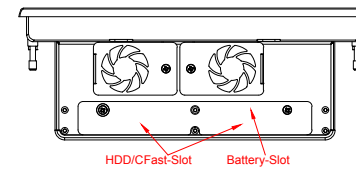

CP2218-M575-0010
 main dimensions and
 fixing points
 dimensions in mm

bottom view

front view

left view

cut out dimensions: 467,5mm x 275,5mm

rear view

top view