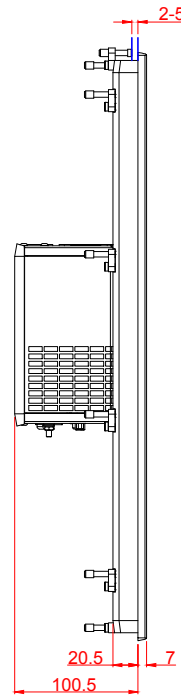

CP2218-M575-0010
 main dimensions and
 fixing points
 dimensions in mm

bottom view

front view

left view

cut out dimensions: 467,5mm x 275,5mm

rear view

top view