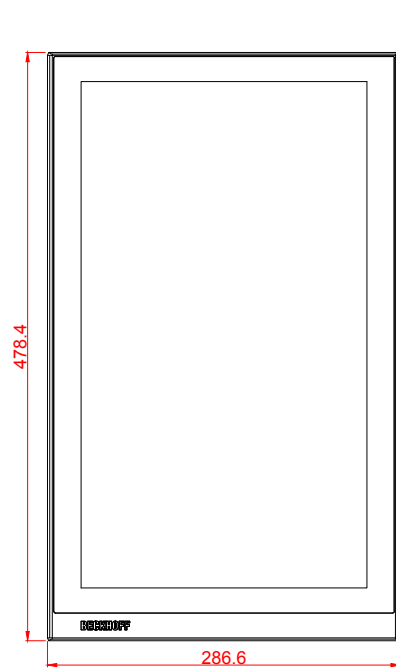

CP2218-M575-0010
 main dimensions and
 fixing points
 dimensions in mm

bottom view

front view

left view

cut out dimensions: 467,5mm x 275,5mm

rear view

top view