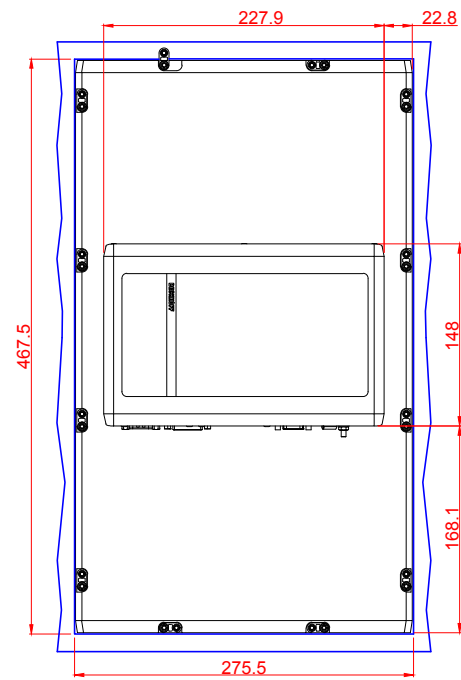

CP2218-M575-0010
 main dimensions and
 fixing points
 dimensions in mm

bottom view

front view

left view

cut out dimensions: 467,5mm x 275,5mm

rear view

top view