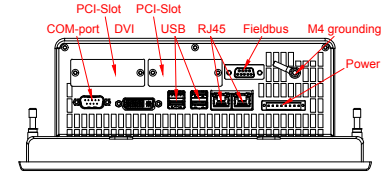

CP2218-M575-0010
 main dimensions and
 fixing points
 dimensions in mm

bottom view

front view

left view

cut out dimensions: 467,5mm x 275,5mm

rear view

top view