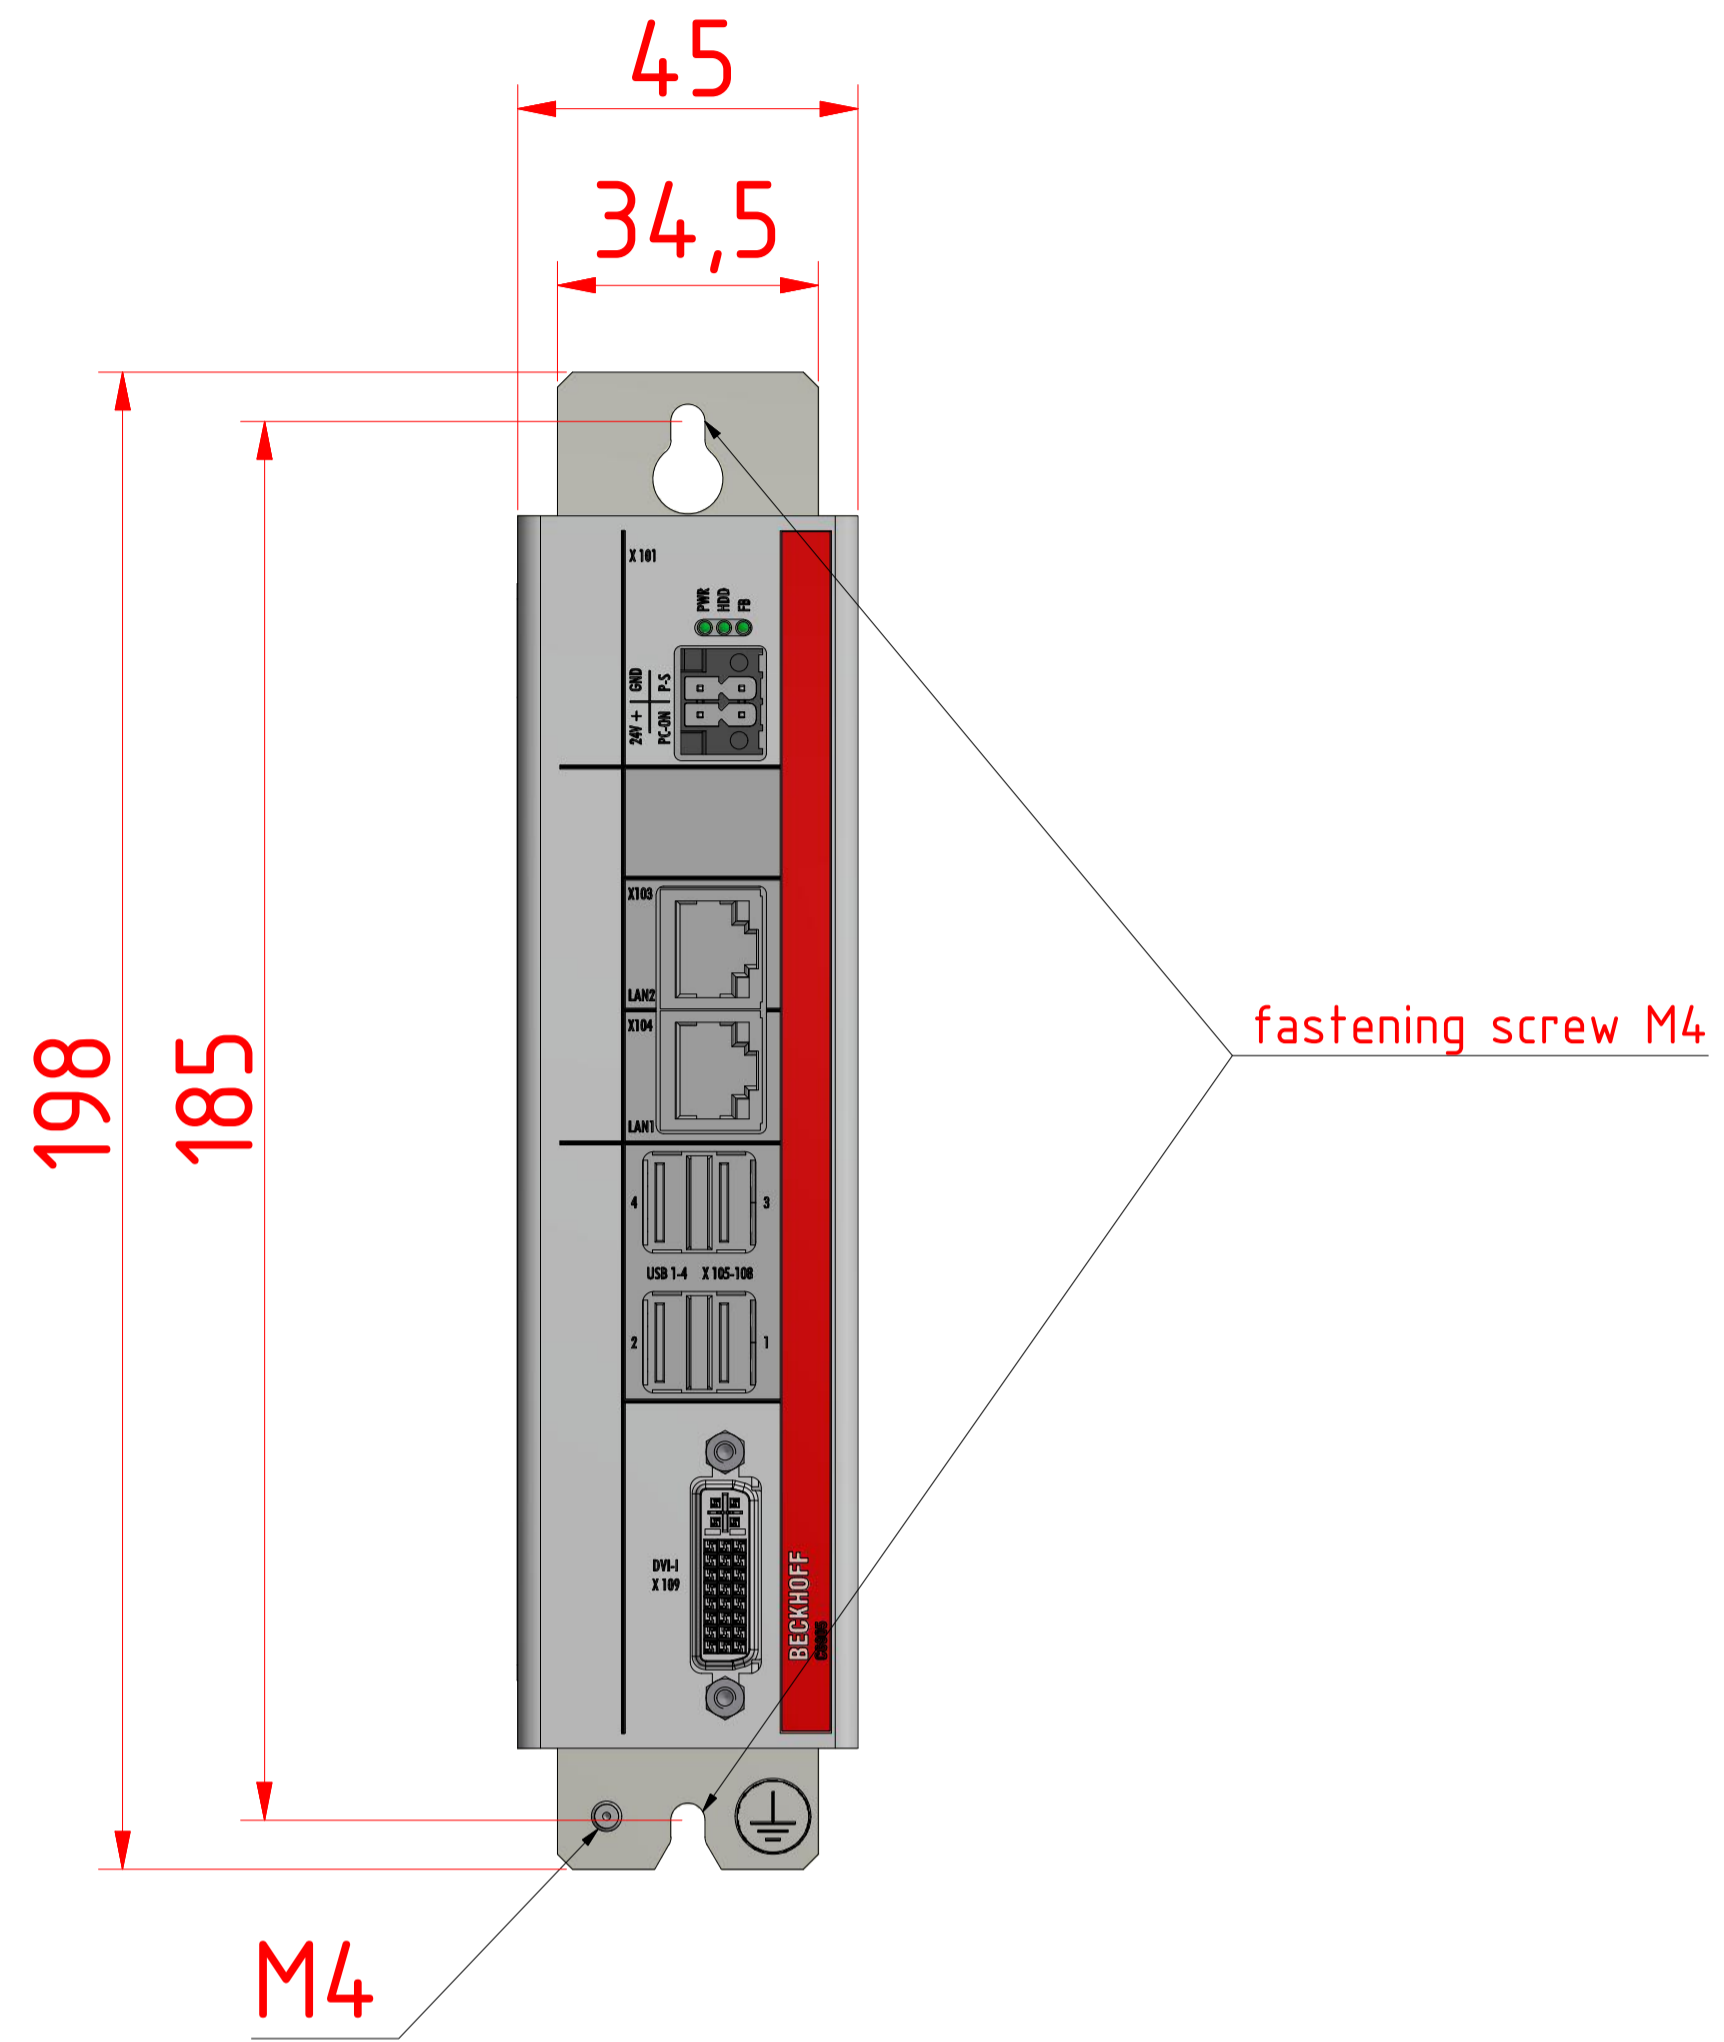

C6905

main dimensions and
fixing points

dimensions in mm

front view

left view

top view