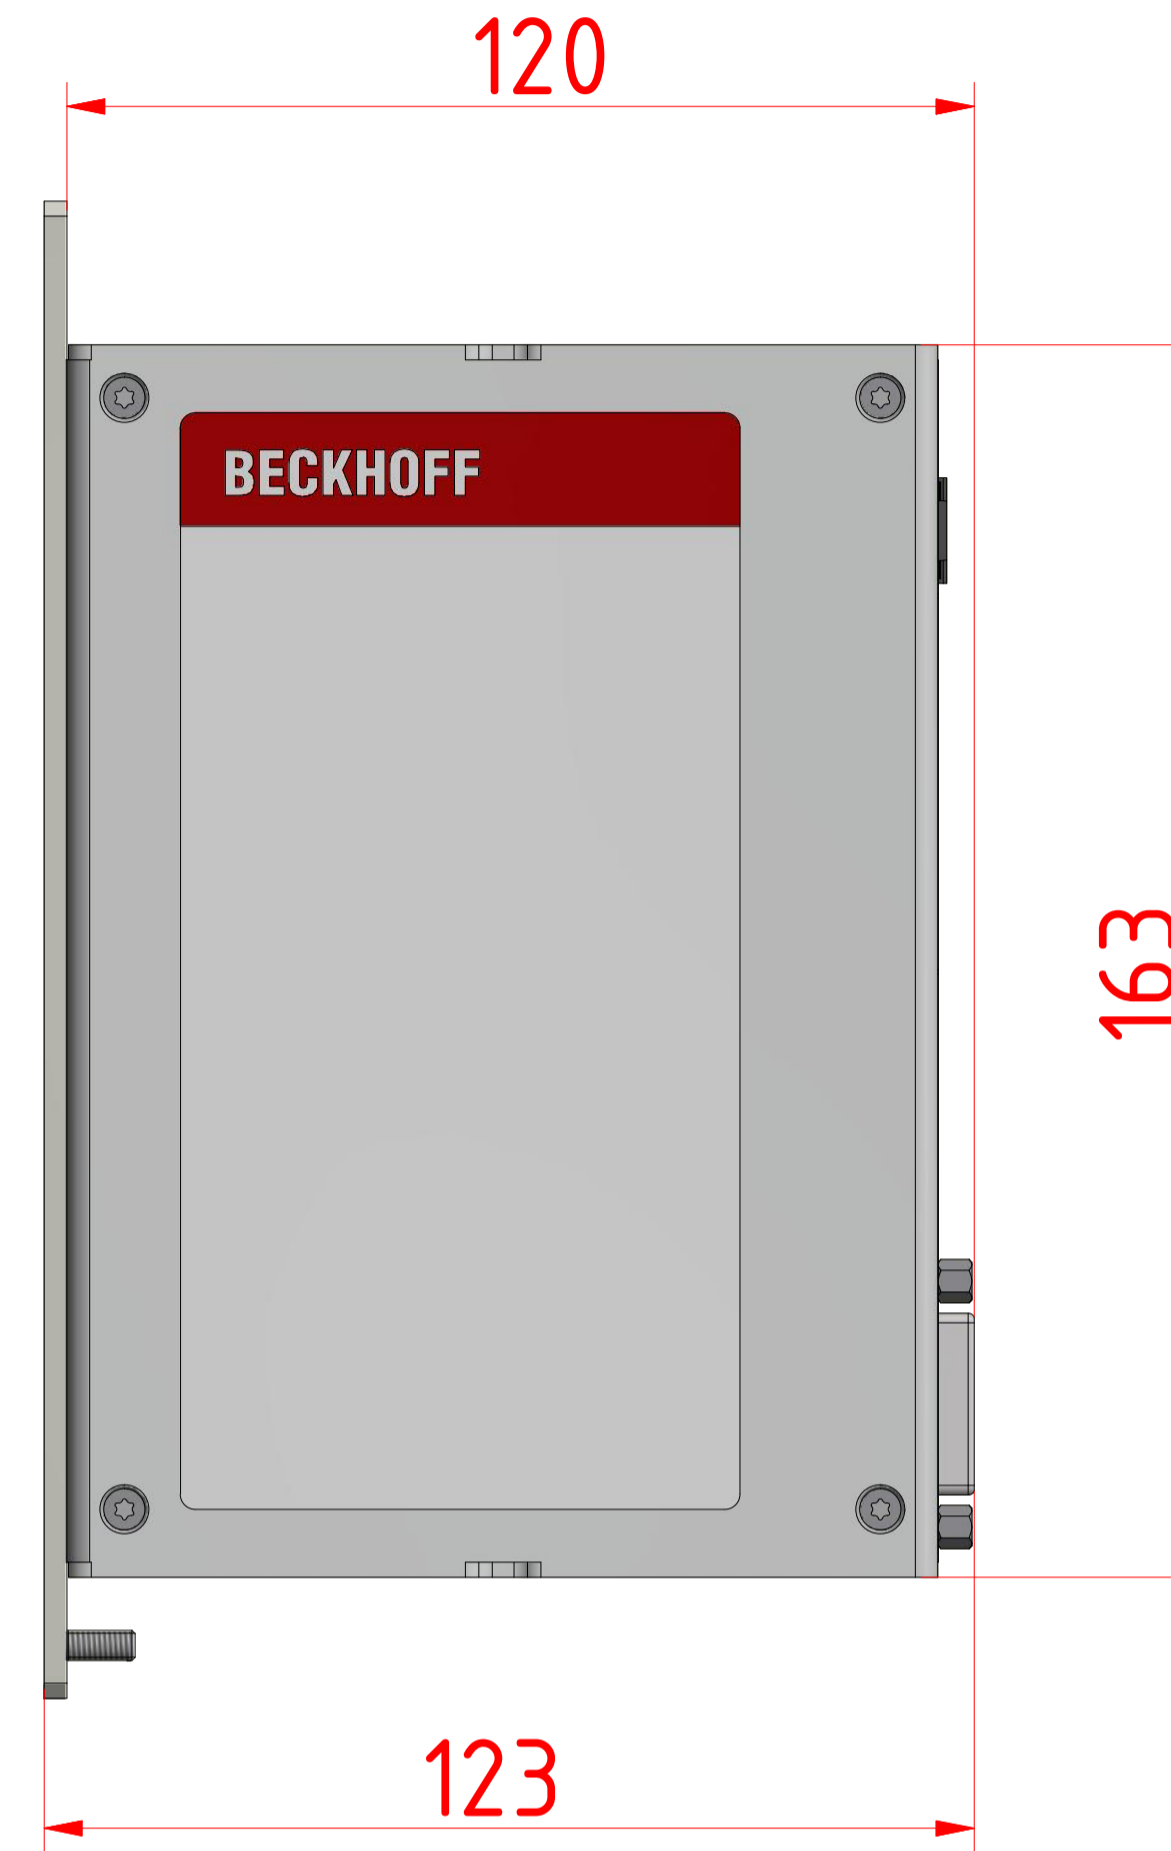

C6905

main dimensions and
fixing points

dimensions in mm

front view

left view

top view