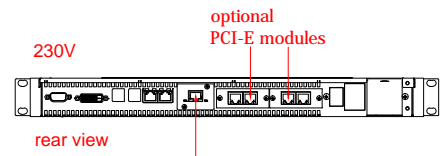

44 = 1HE

C5210

main dimensions

C5210

with guide rail
Maedler-Accuride 2907

C5210

with guide rail
Beckhoff