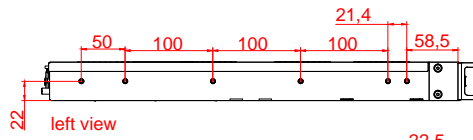

44 = 1HE

C5210

main dimensions

C5210

with guide rail
Maedler-Accuride 2907

C5210

with guide rail
Beckhoff