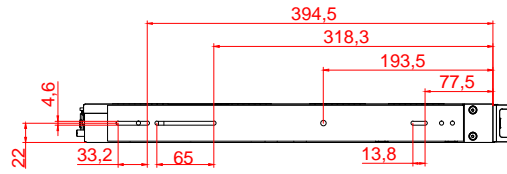

44 = 1HE

C5210

main dimensions

C5210

with guide rail
Maedler-Accuride 2907

C5210

with guide rail
Beckhoff