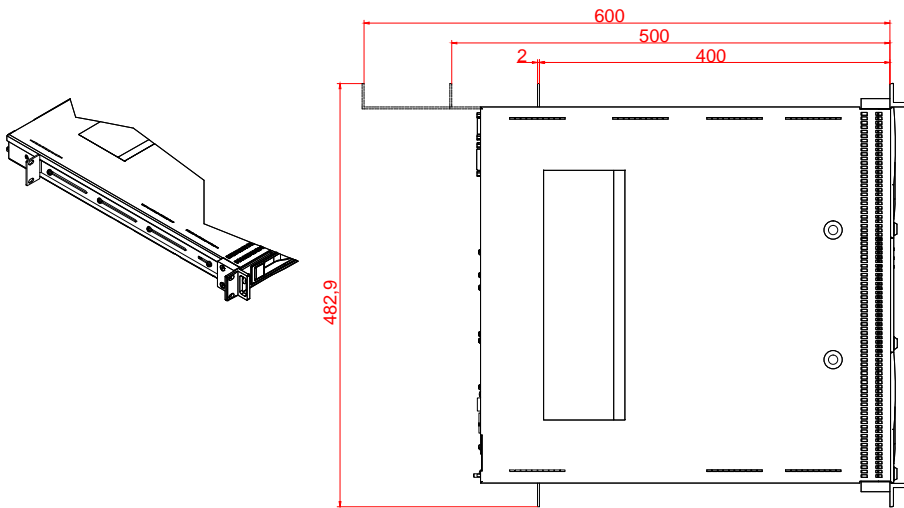

44 = 1HE

C5210

main dimensions

C5210

with guide rail
Maedler-Accuride 2907

C5210

with guide rail
Beckhoff