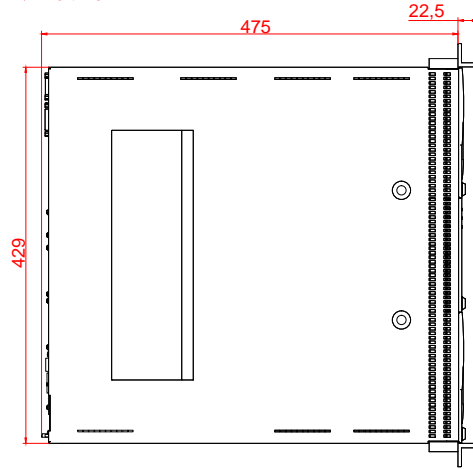

44 = 1HE

C5210

main dimensions

C5210

with guide rail
Maedler-Accuride 2907

C5210

with guide rail
Beckhoff