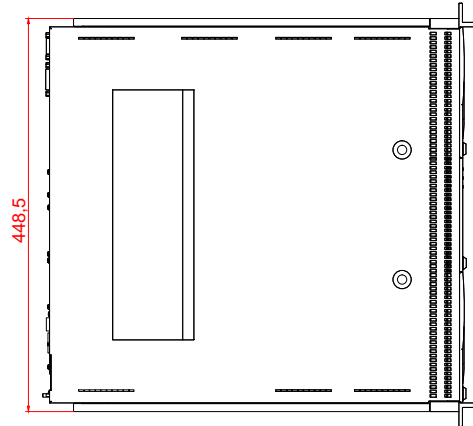

44 = 1HE

C5210

main dimensions

C5210

with guide rail
Maedler-Accuride 2907

C5210

with guide rail
Beckhoff