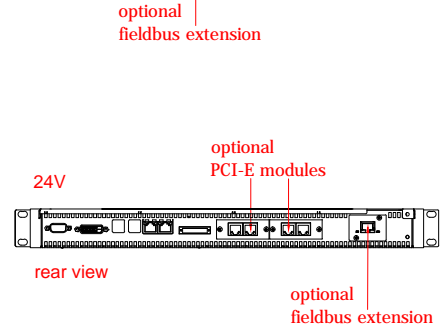

44 = 1HE

C5210

main dimensions

C5210

with guide rail
Maedler-Accuride 2907

C5210

with guide rail
Beckhoff