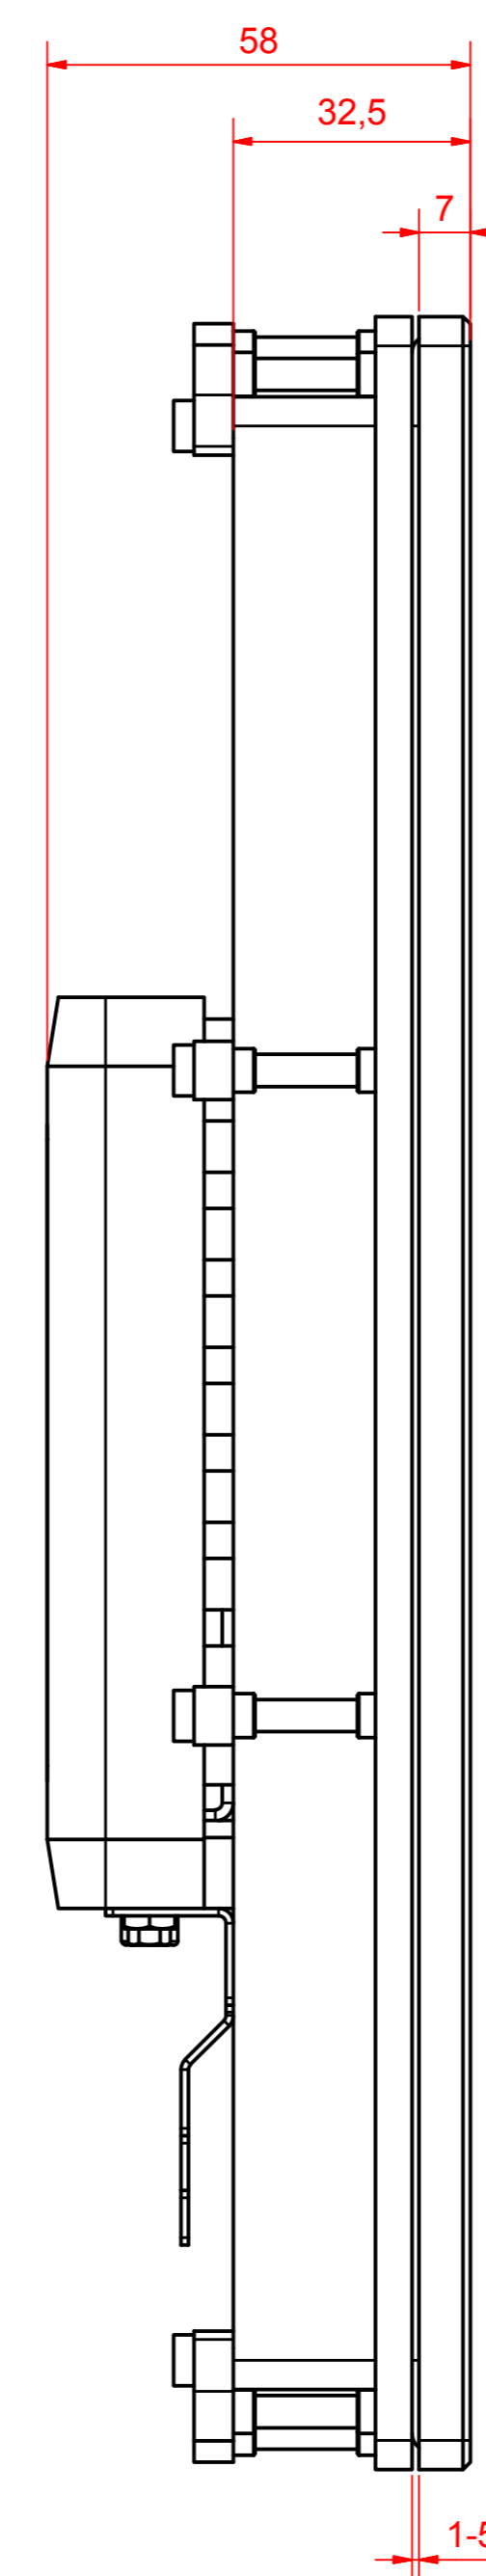

CPX2915-0000 Landscape  
main dimensions and fixing points

dimensions in mm

front view

left view

bottom view

cut out dimensions: 274,3mm x 347,2mm

rear view