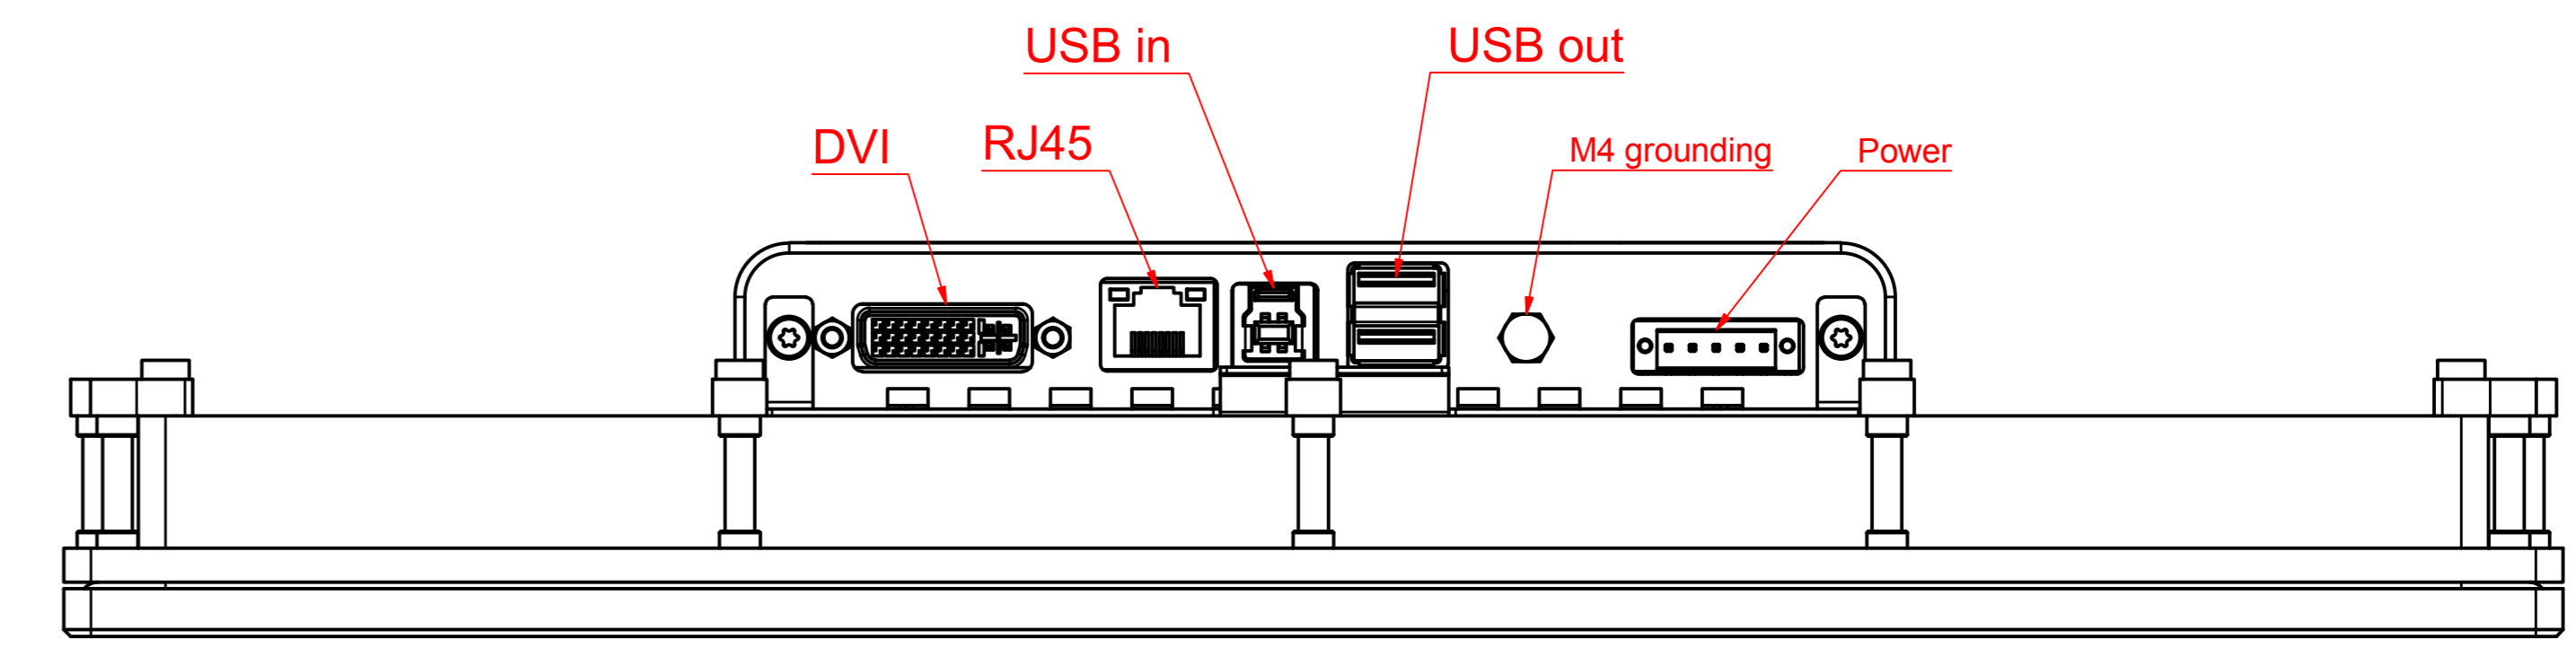

CPX2915-0000 Landscape  
main dimensions and fixing points

dimensions in mm

front view

left view

bottom view

cut out dimensions: 274,3mm x 347,2mm

rear view