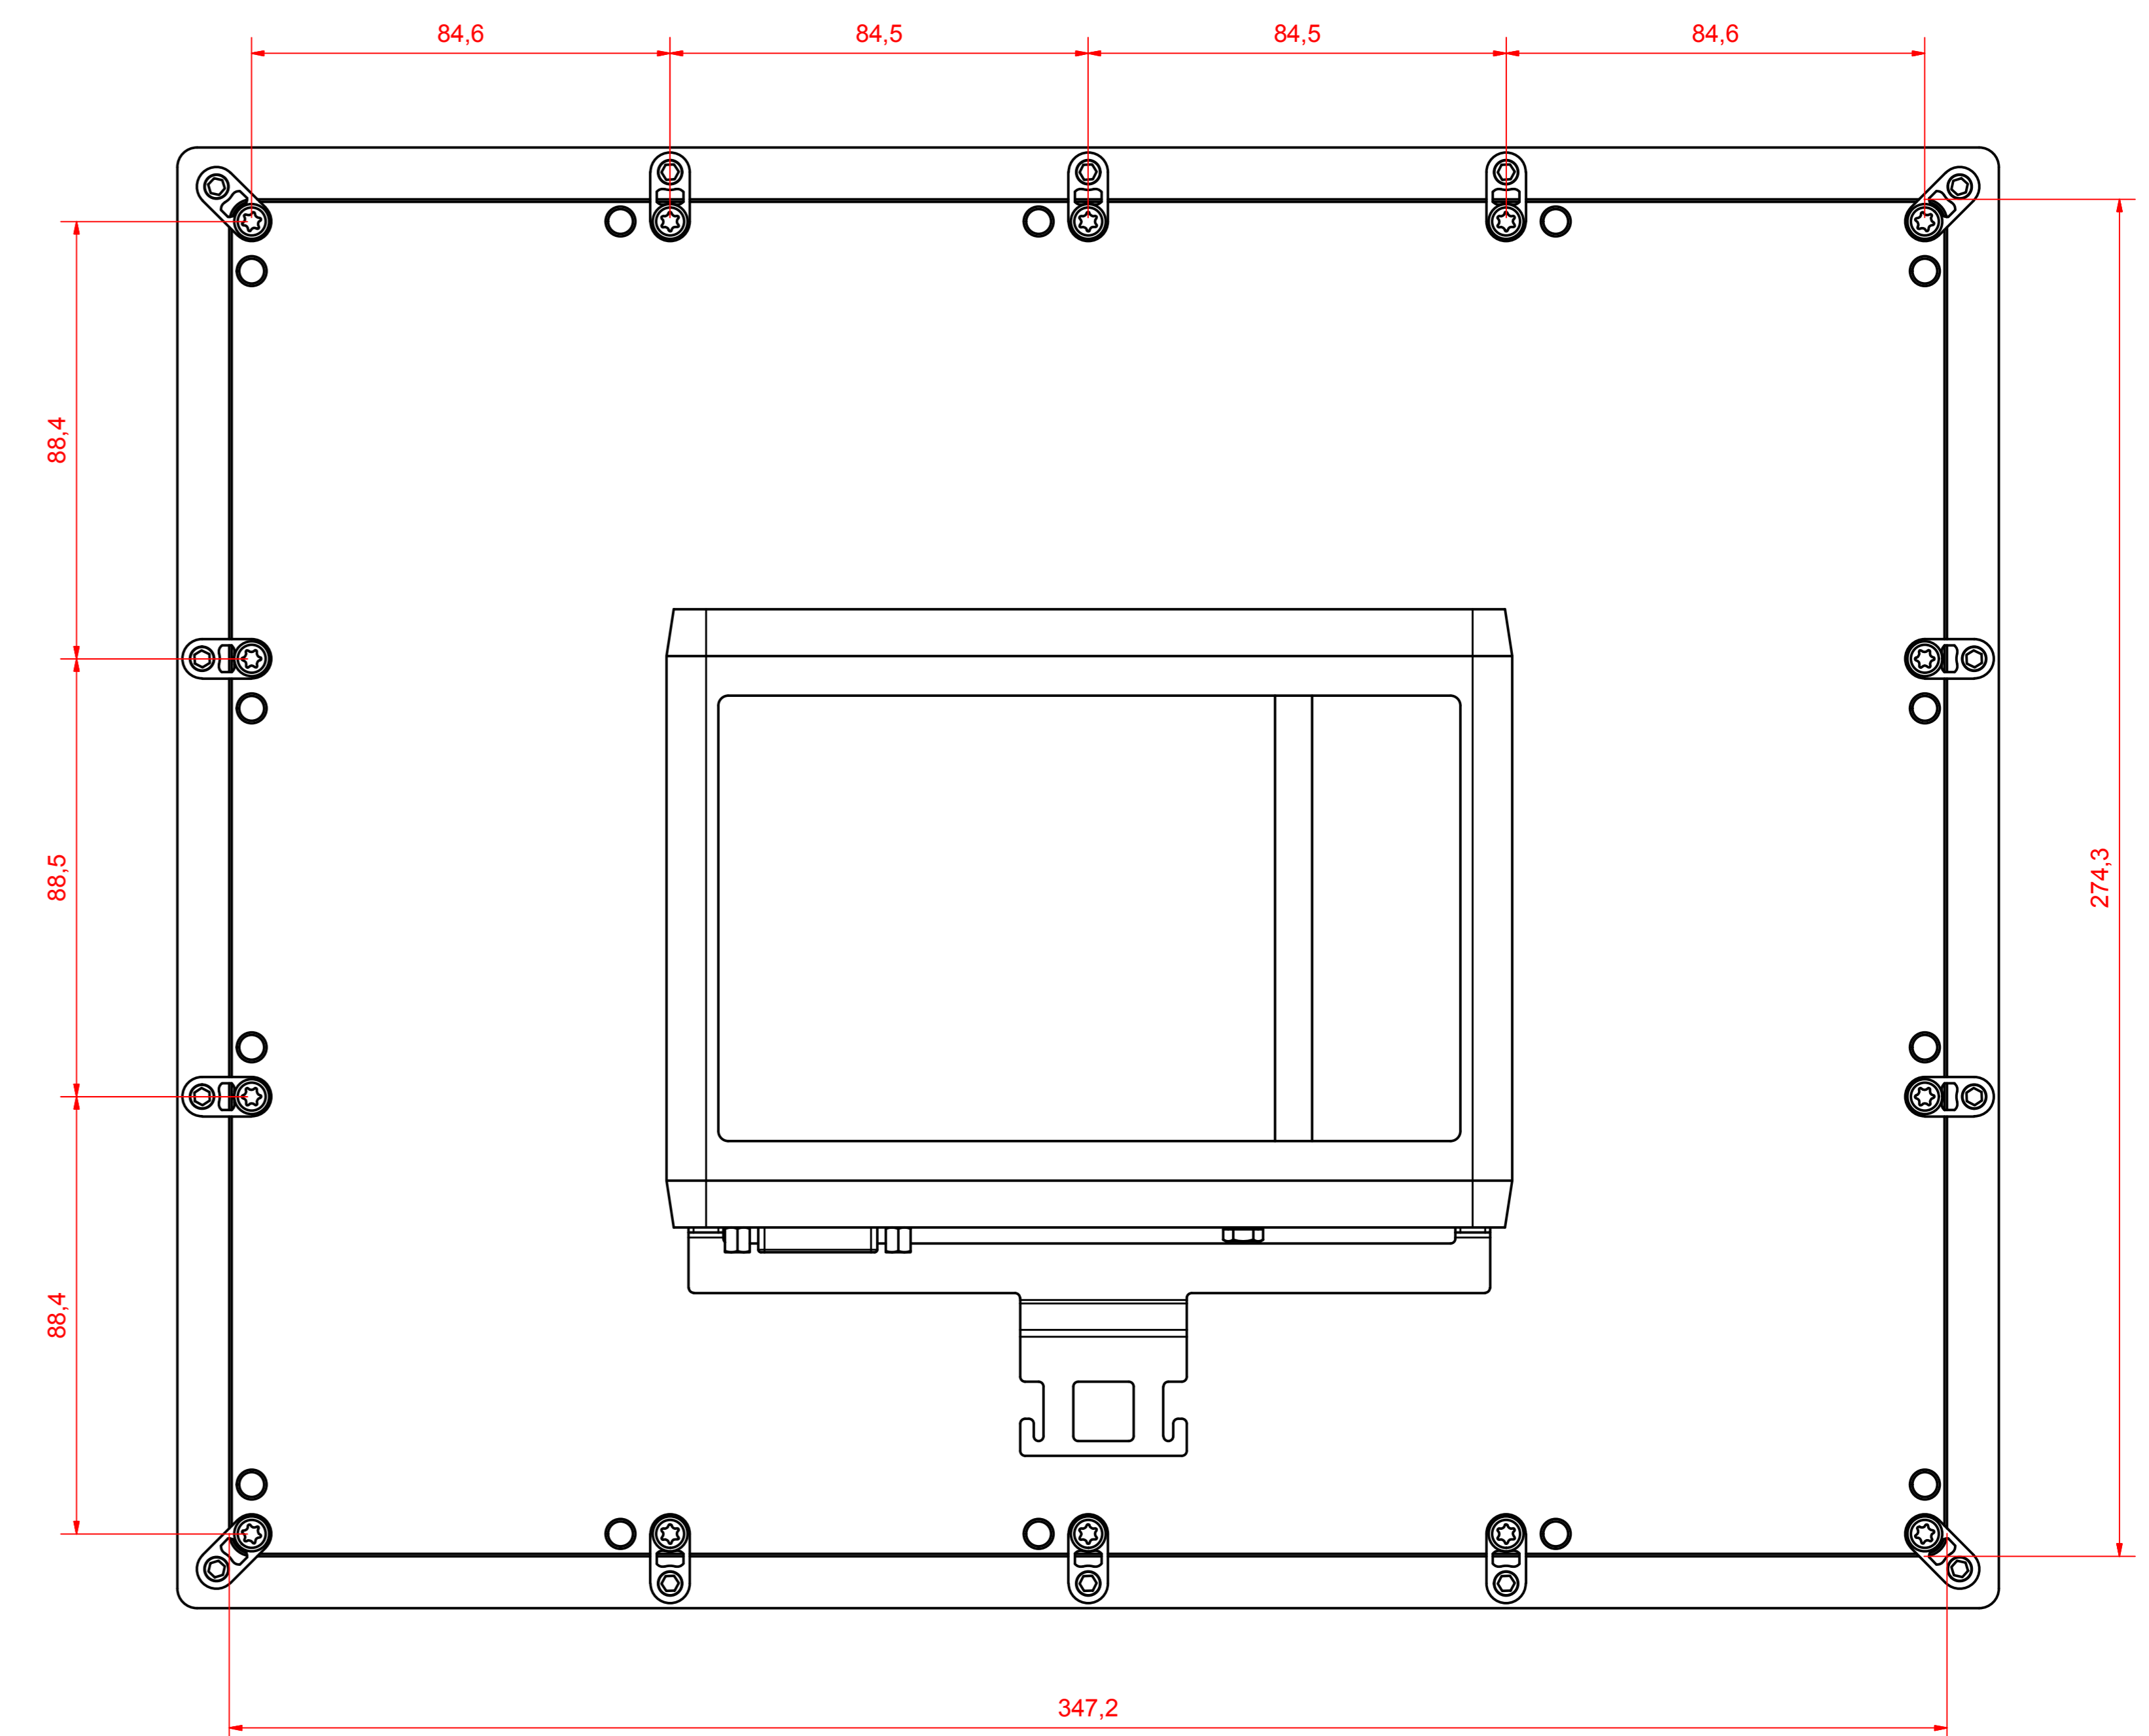

CPX2915-0000 Landscape  
main dimensions and fixing points

dimensions in mm

front view

left view

bottom view

cut out dimensions: 274,3mm x 347,2mm

rear view