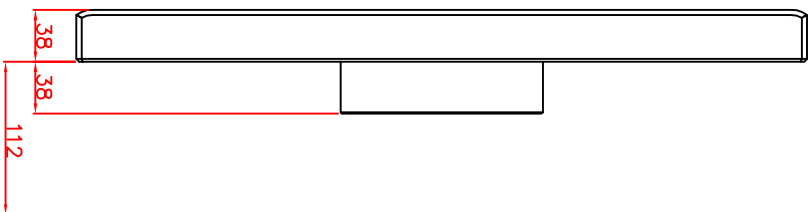

CP7933-0002-M220
 mounting arm adapter
 for
 Rittal
 CP6521.000

main dimensions and
 fixing points

rear view

right view

front view

dimensions in mm