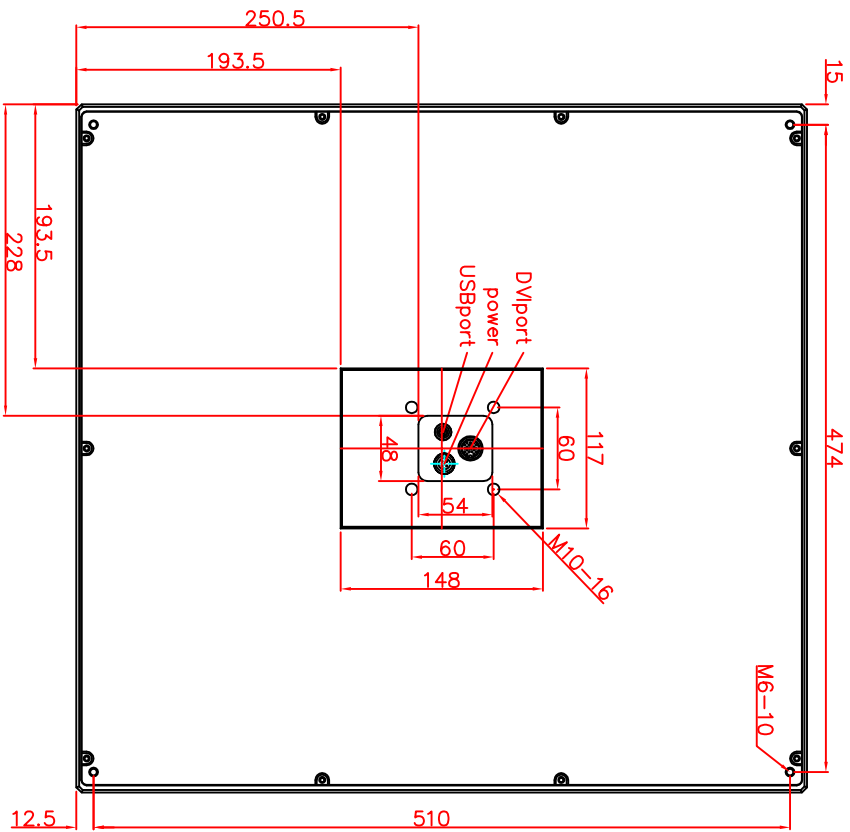

CP7933-0002-M220
 mounting arm adapter
 for
 Rittal
 CP6521.000

main dimensions and
 fixing points

rear view

right view

front view

dimensions in mm