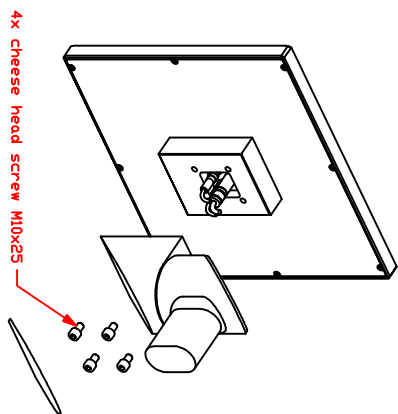

CP7933-0002-M220
 mounting arm adapter
 for
 Rittal
 CP6521.000

main dimensions and
 fixing points

rear view

right view

front view

dimensions in mm