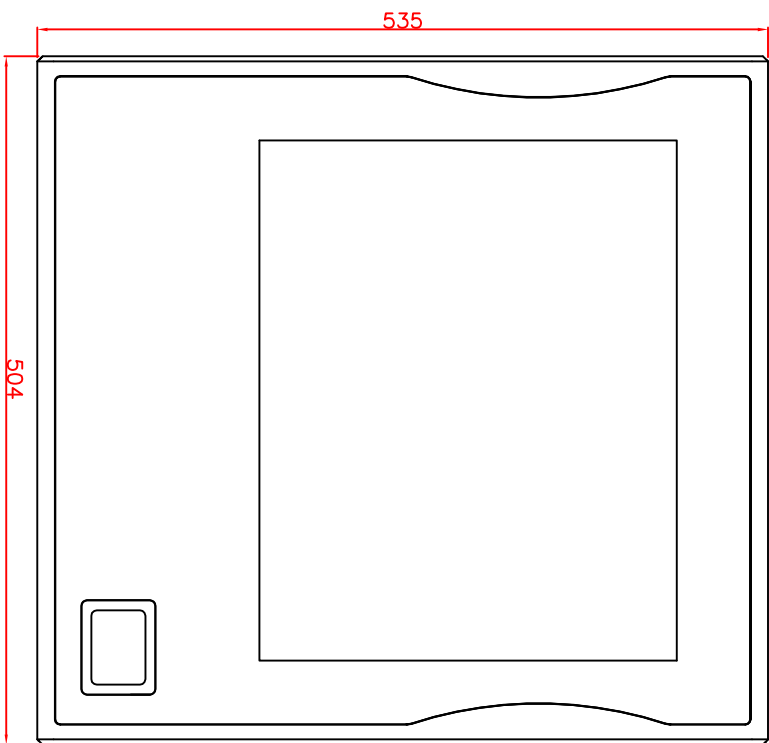

CP7933-0002-M220
 mounting arm adapter
 for
 Rittal
 CP6521.000

main dimensions and
 fixing points

rear view

right view

front view

dimensions in mm