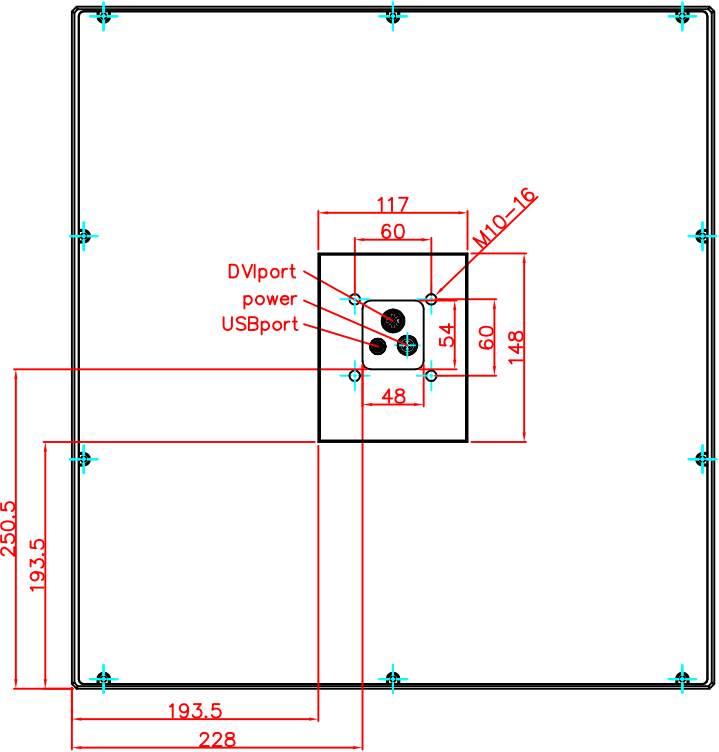

CP7933-0001-M220
mounting arm adapter
for
Rittal
CP6521.000

main dimensions and
fixing points

rear view

right view

front view

dimensions in mm