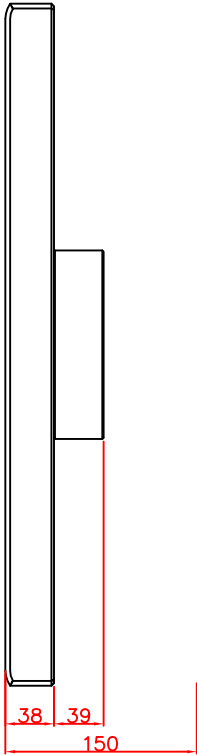

CP7933-0001-M220
mounting arm adapter
for
Rittal
CP6521.000

main dimensions and
fixing points

rear view

right view

front view

dimensions in mm