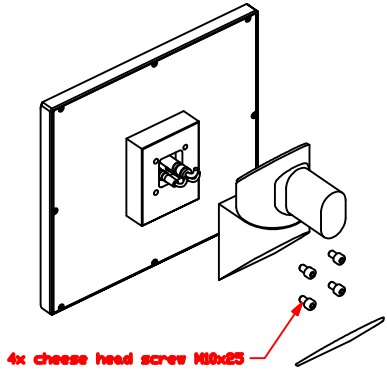

CP7933-0001-M220
mounting arm adapter
for
Rittal
CP6521.000

main dimensions and
fixing points

rear view

right view

front view

dimensions in mm