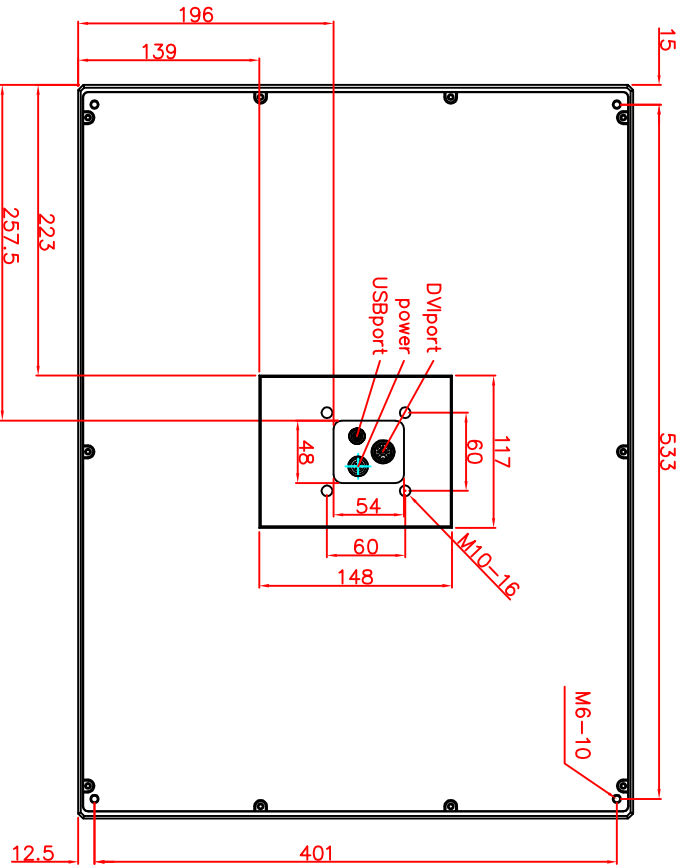

CP7923-0002-M220
 mounting arm adapter
 for
 Rittal
 CP6521.000

dimensions in mm

rear view

right view

front view