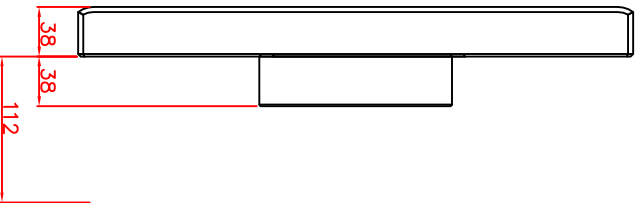

CP7923-0002-M220
 mounting arm adapter
 for
 Rittal
 CP6521.000

dimensions in mm

rear view

right view

front view