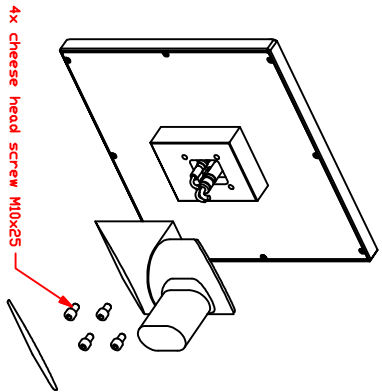

CP7923-0002-M220
 mounting arm adapter
 for
 Rittal
 CP6521.000

dimensions in mm

rear view

right view

front view