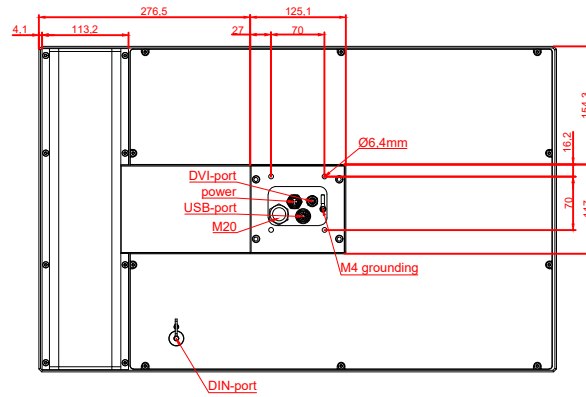

front view

side view

rear view

CP7923-0001-0000-E169-E789

connection-console  
Rolec taraPlus  
main dimensions and  
fixing points

front view

side view

rear view