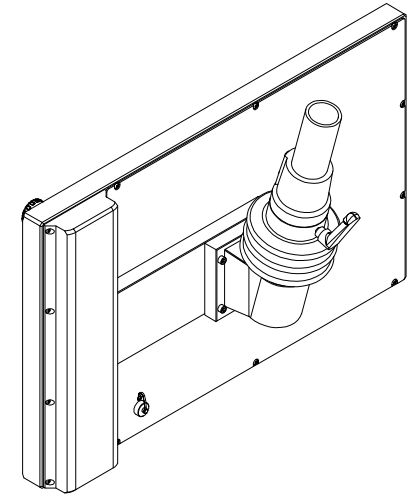

front view

side view

rear view

CP7923-0001-0000-E169-E789

connection-console  
Rolec taraPlus  
main dimensions and  
fixing points

front view

side view

rear view