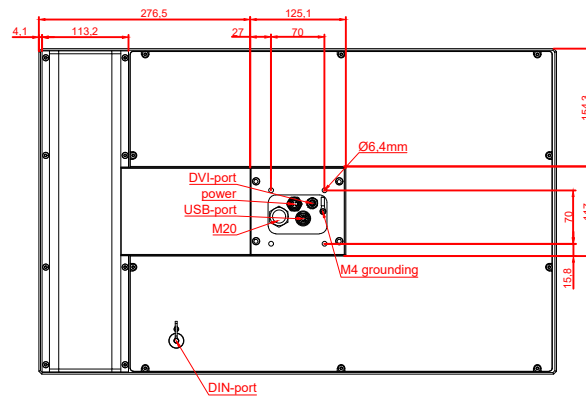

front view

side view

rear view

CP7923-0001-0000-E169-E789

connection-console  
Rolec taraPlus  
main dimensions and  
fixing points

front view

side view

rear view