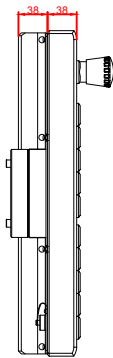

front view

side view

rear view

CP7923-0001-0000-E169-E789

connection-console  
Rolec taraPlus  
main dimensions and  
fixing points

front view

side view

rear view