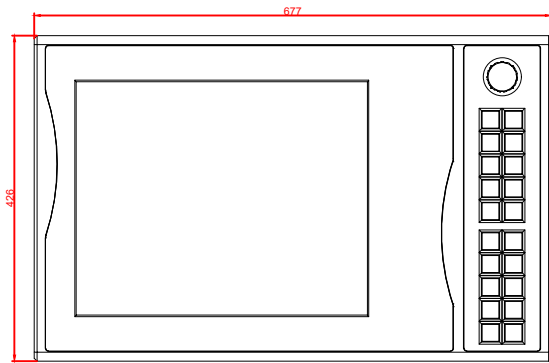

front view

side view

rear view

CP7923-0001-0000-E169-E789

connection-console  
Rolec taraPlus  
main dimensions and  
fixing points

front view

side view

rear view