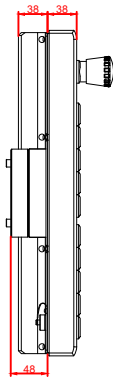

front view

side view

rear view

CP7923-0001-0000-E169-E789

connection-console  
Rolec taraPlus  
main dimensions and  
fixing points

front view

side view

rear view