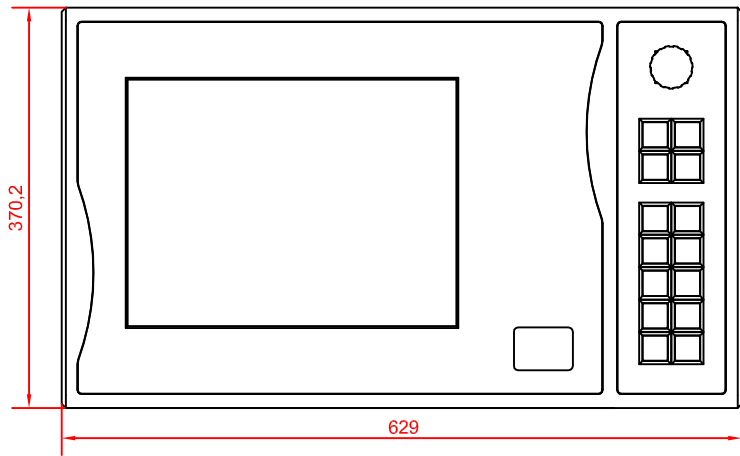

bottom view

front view

left view

rear view

CP7922-0002-E766
 arm adapter for
 Rolec - Tara - suspension adaption
 146.025.019

main dimensions and
 fixing points

dimensions in mm

149.025.014