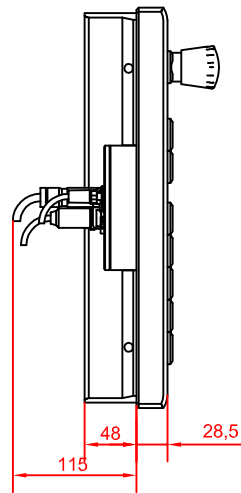

bottom view

front view

left view

rear view

CP7922-0002-E766
 arm adapter for
 Rolec - Tara - suspension adaption
 146.025.019

main dimensions and
 fixing points

dimensions in mm

149.025.014