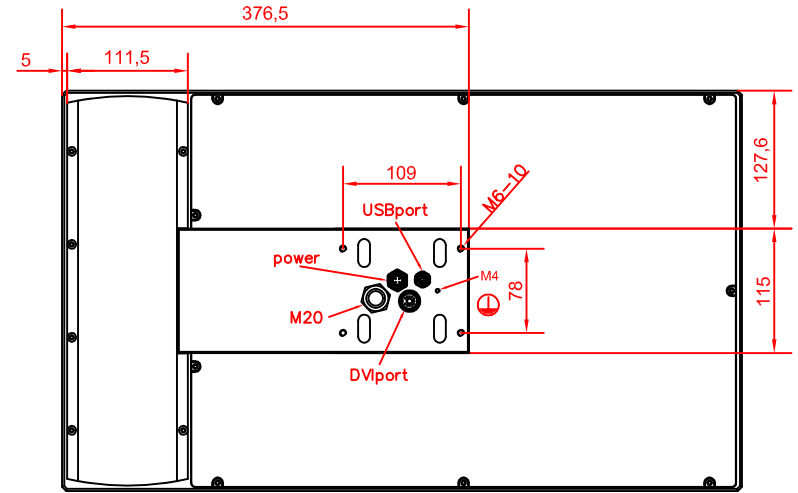

bottom view

front view

left view

rear view

CP7922-0002-E766
 arm adapter for
 Rolec - Tara - suspension adaption
 146.025.019

main dimensions and
 fixing points

dimensions in mm

149.025.014