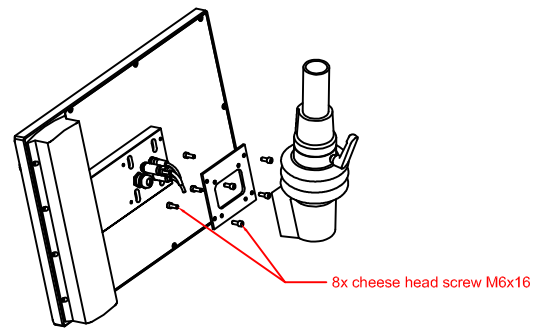

bottom view

front view

left view

rear view

CP7922-0002-E766
 arm adapter for
 Rolec - Tara - suspension adaption
 146.025.019

main dimensions and
 fixing points

dimensions in mm

149.025.014