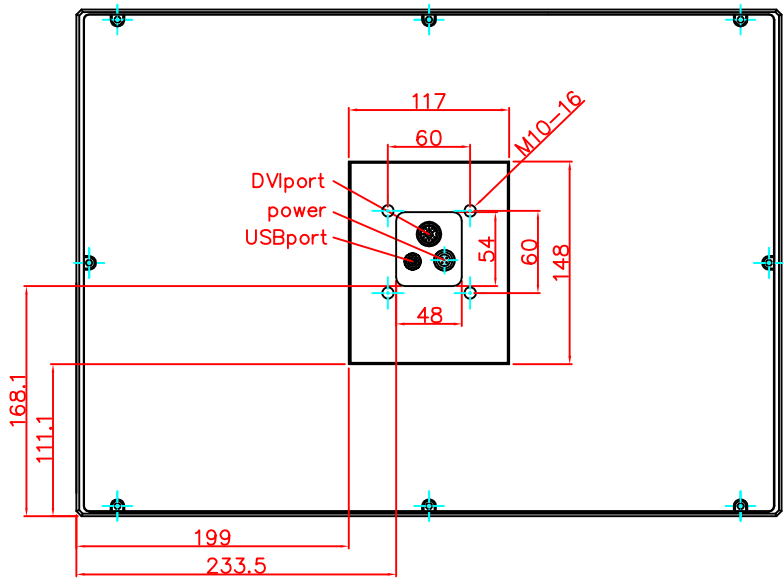

CP7922-0001-M220
mounting arm adapter
for
Rittal
CP6521.000

main dimensions and
fixing points

dimensions in mm

rear view

right view

front view