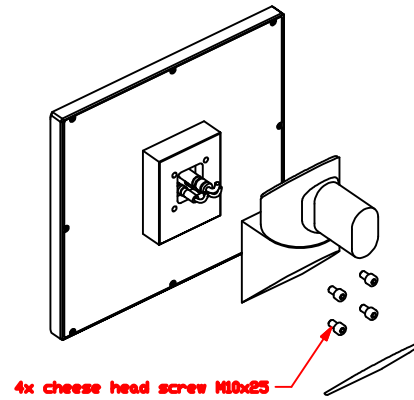

CP7922-0001-M220
mounting arm adapter
for
Rittal
CP6521.000

main dimensions and
fixing points

dimensions in mm

rear view

right view

front view