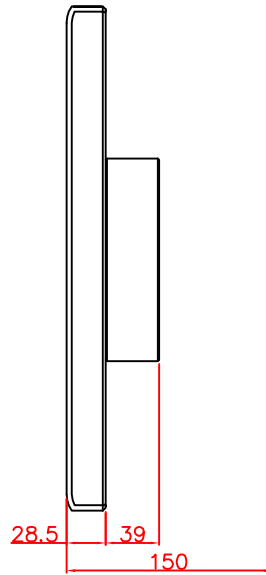

CP7922-0001-M220
mounting arm adapter
for
Rittal
CP6521.000

main dimensions and
fixing points

dimensions in mm

rear view

right view

front view