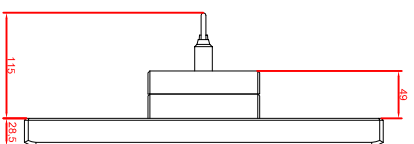

front view

left view

rear view

CP7922-0000-M235

connection-console

Rittal CP6508.020

Rittal CP6501.170

main dimensions and
fixing points

front view

left view

rear view