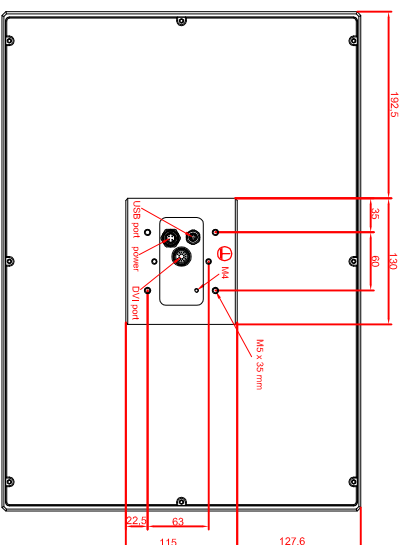

front view

left view

rear view

CP7922-0000-M235

connection-console

Rittal CP6508.020

Rittal CP6501.170

main dimensions and
fixing points

front view

left view

rear view