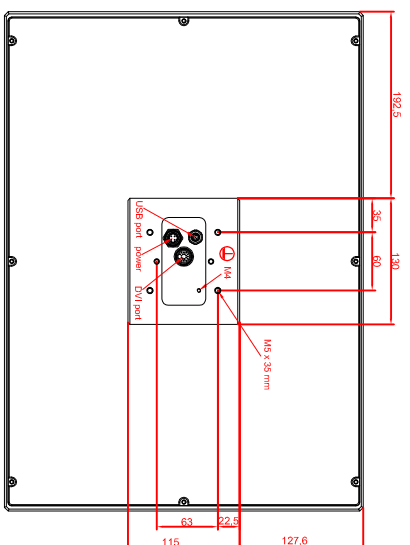

front view

left view

rear view

CP7922-0000-M235

connection-console

Rittal CP6508.020

Rittal CP6501.170

main dimensions and
fixing points

front view

left view

rear view