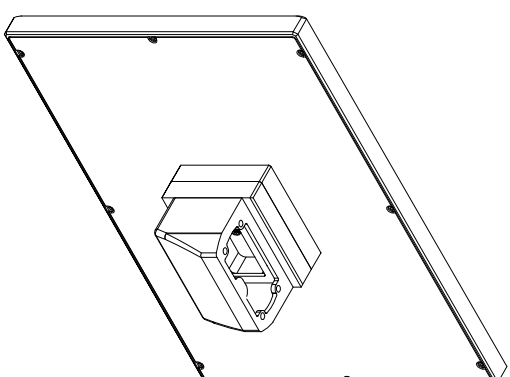

front view

left view

rear view

CP7922-0000-M235

connection-console

Rittal CP6508.020

Rittal CP6501.170

main dimensions and
fixing points

front view

left view

rear view