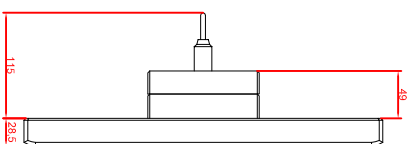

front view

left view

rear view

CP7922-0000-M235

connection-console

Rittal CP6508.020

Rittal CP6501.170

main dimensions and
fixing points

front view

left view

rear view