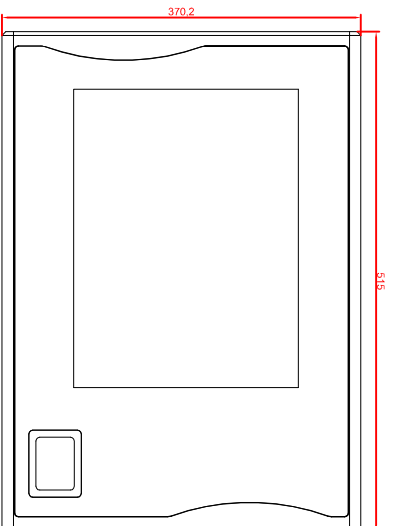

front view

left view

rear view

CP7922-0000-M235

connection-console

Rittal CP6508.020

Rittal CP6501.170

main dimensions and
fixing points

front view

left view

rear view