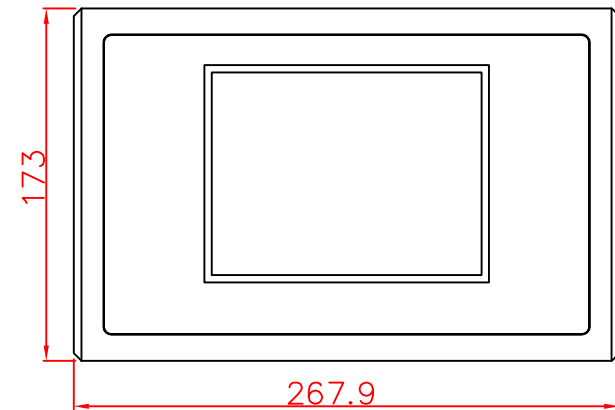

CP7909-0001

main dimensions and
fixing points

rear view

right view

front view

dimensions in mm