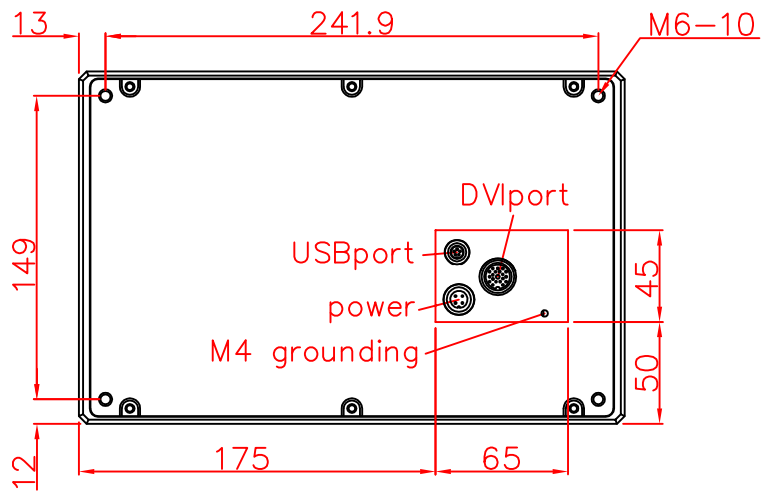

CP7909-0001

main dimensions and
fixing points

rear view

right view

front view

dimensions in mm