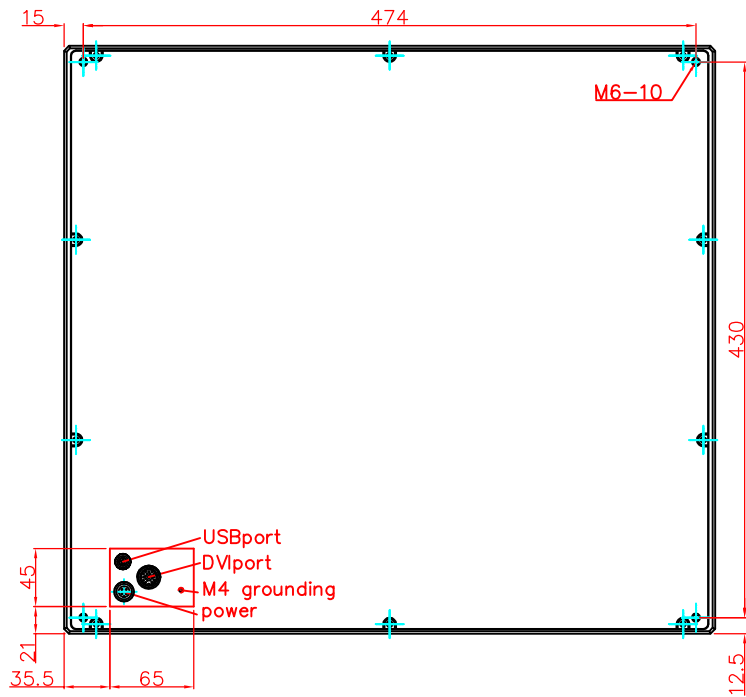

CP7903-0011

main dimensions and
fixing points

dimensions in mm

rear view

right view

front view