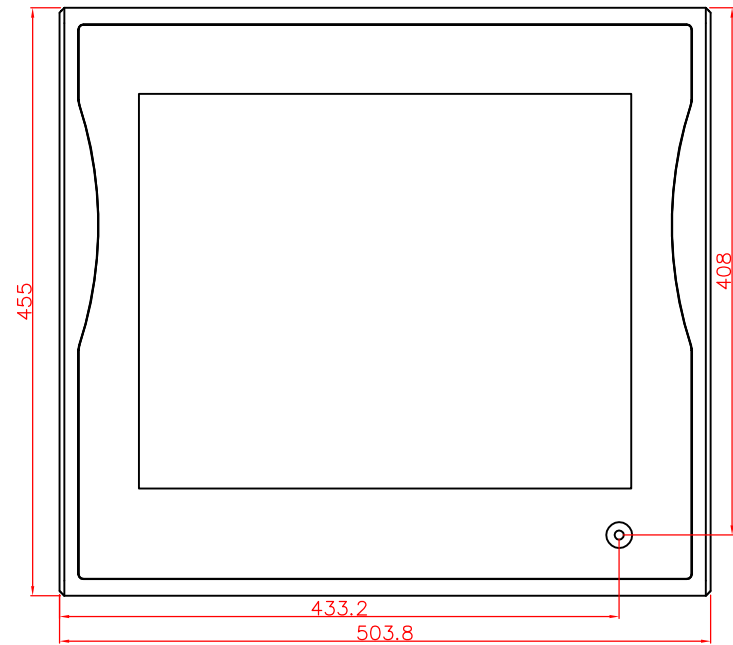

CP7903-0011

main dimensions and
fixing points

dimensions in mm

rear view

right view

front view