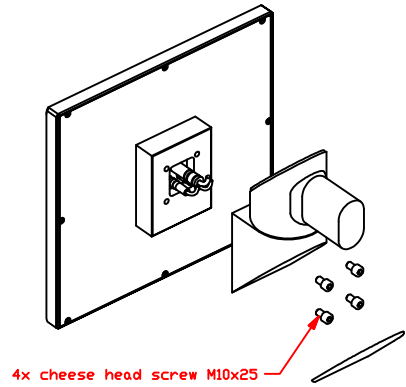

CP7903-0000-M220
mounting arm adapter
for
Rittal
CP6521.000

main dimensions and
fixing points

dimensions in mm

rear view

right view

front view