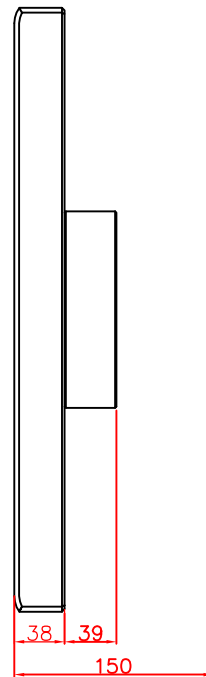

CP7903-0000-M220
mounting arm adapter
for
Rittal
CP6521.000

main dimensions and
fixing points

dimensions in mm

rear view

right view

front view