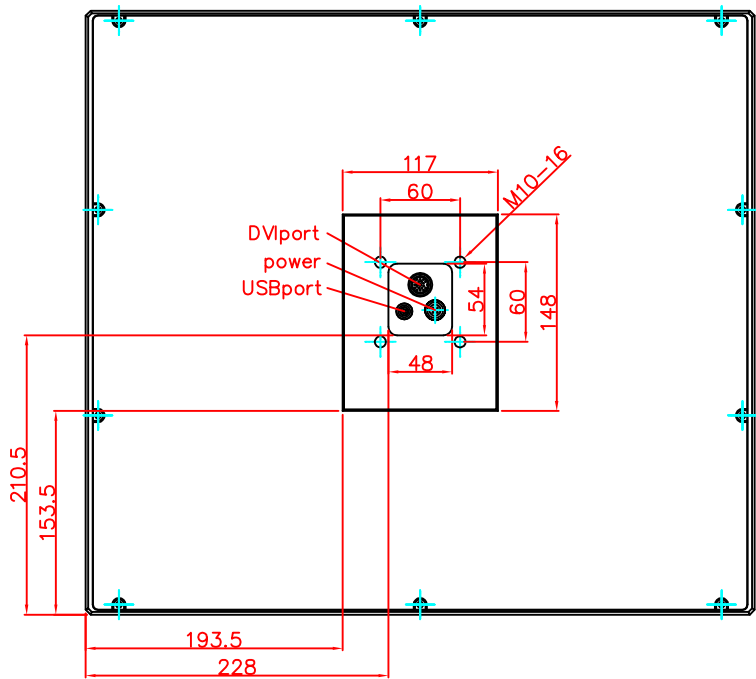

CP7903-0000-M220
mounting arm adapter
for
Rittal
CP6521.000

main dimensions and
fixing points

dimensions in mm

rear view

right view

front view