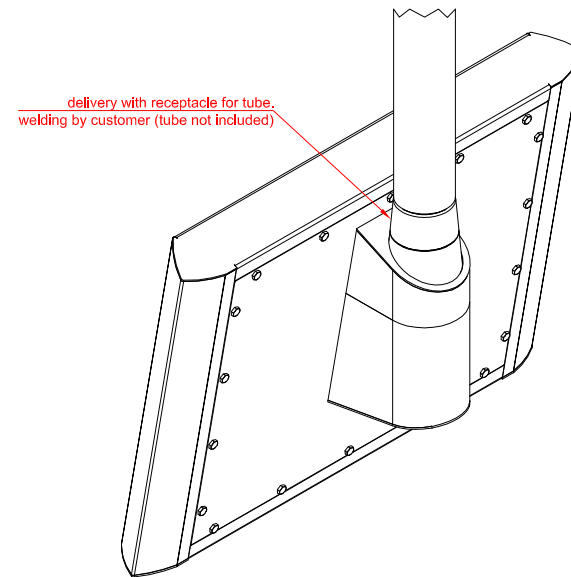

CP7902-1400-M178

main dimensions and
fixing points

dimensions in mm

rear view

right view

front view