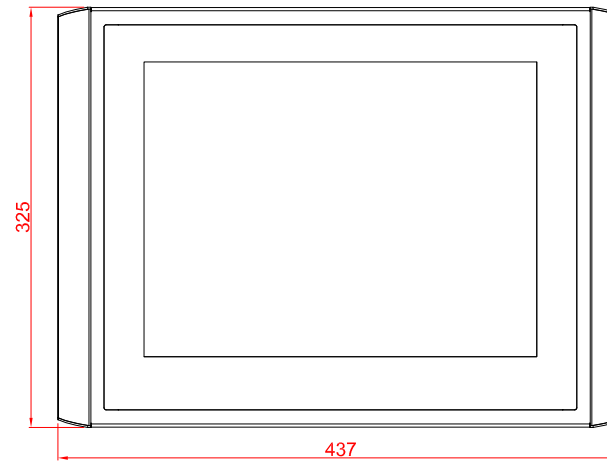

CP7902-1400-M178

main dimensions and
fixing points

dimensions in mm

rear view

right view

front view