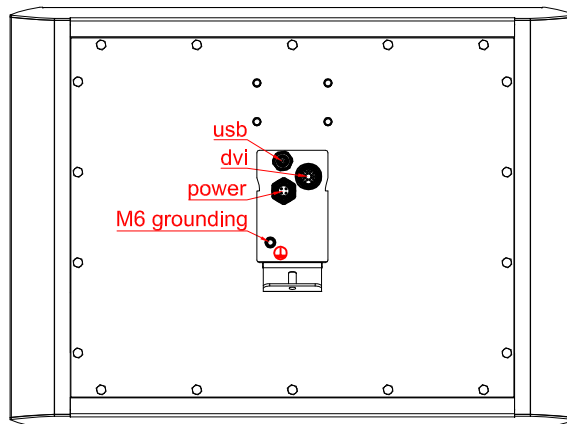

CP7902-1400-M178

main dimensions and
fixing points

dimensions in mm

rear view

right view

front view