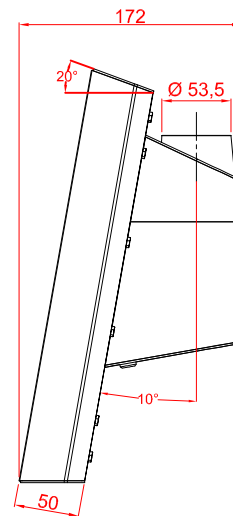

CP7902-1400-M178

main dimensions and
fixing points

dimensions in mm

rear view

right view

front view