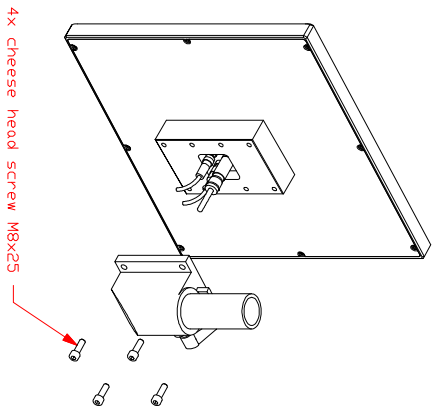

CP7902-0021-M214
mounting arm adapter
for
Rolec-TARA-48-60
146.010.112

main dimensions and
fixing points

dimensions in mm

rear view

right view

front view