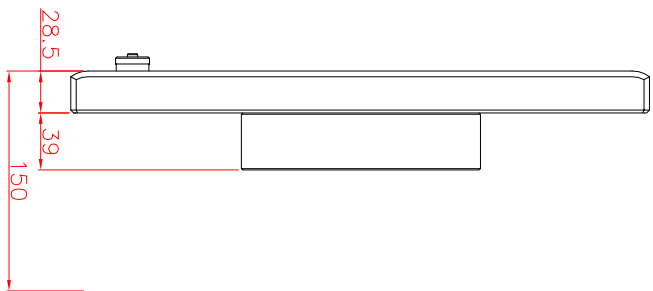

CP7902-0021-M214
mounting arm adapter
for
Rolec-TARA-48-60
146.010.112

main dimensions and
fixing points

dimensions in mm

rear view

right view

front view