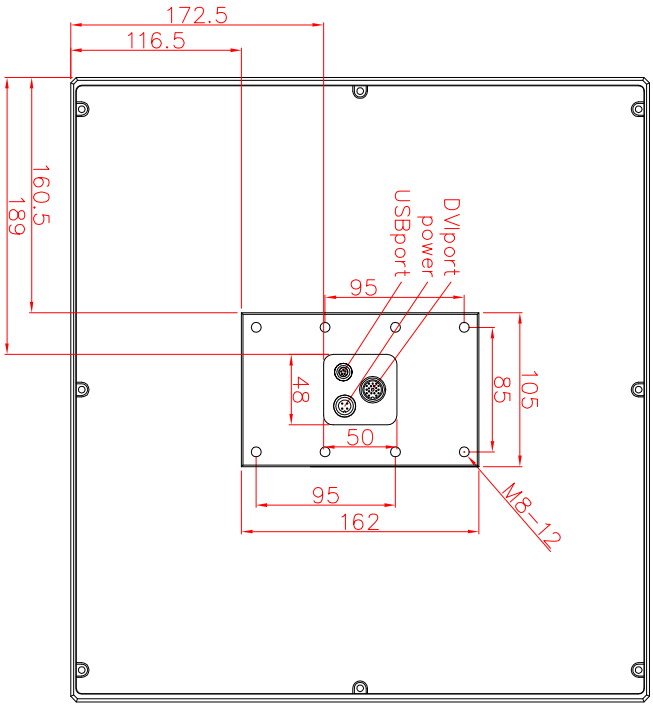

CP7902-0021-M214
mounting arm adapter
for
Rolec-TARA-48-60
146.010.112

main dimensions and
fixing points

dimensions in mm

rear view

right view

front view