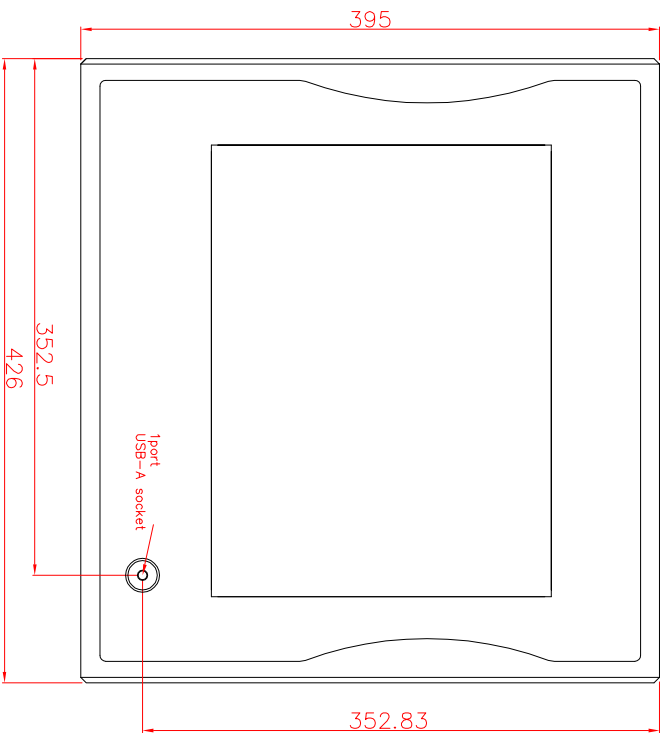

CP7902-0021-M214
mounting arm adapter
for
Rolec-TARA-48-60
146.010.112

main dimensions and
fixing points

dimensions in mm

rear view

right view

front view