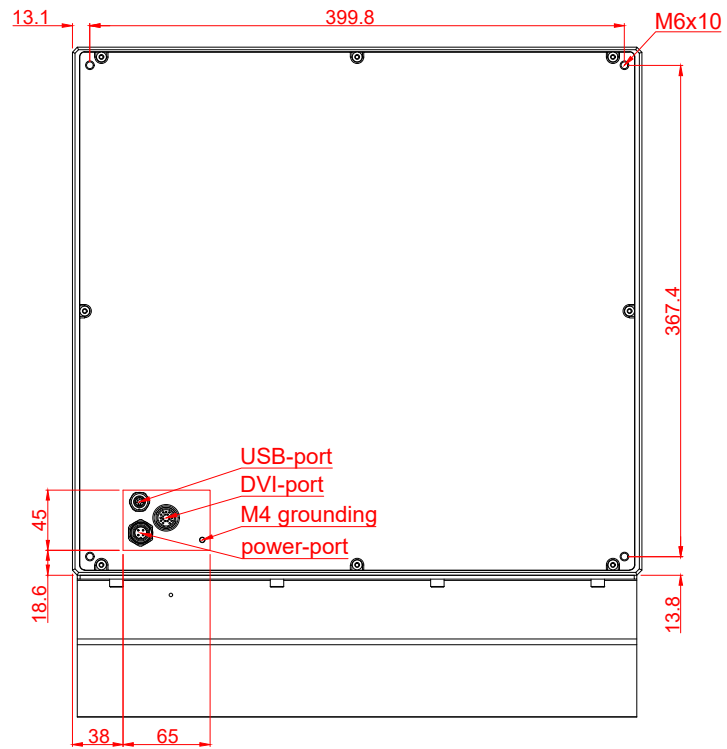

CP7902-M400

main dimensions and
fixing points

dimensions in mm

rear view

side view

front view