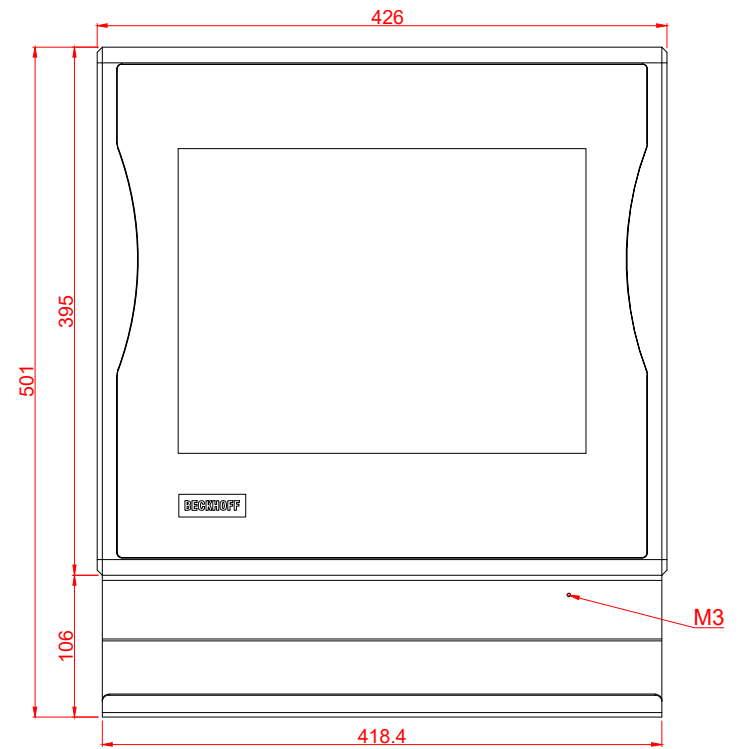

CP7902-M400

main dimensions and
fixing points

dimensions in mm

rear view

side view

front view