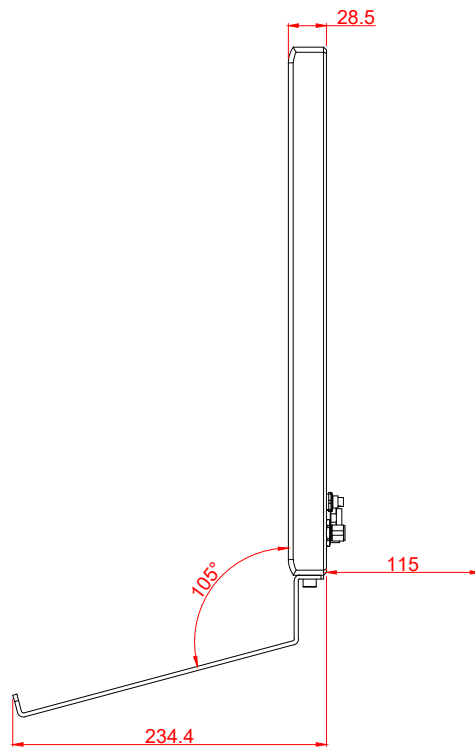

CP7902-M400

main dimensions and
fixing points

dimensions in mm

rear view

side view

front view