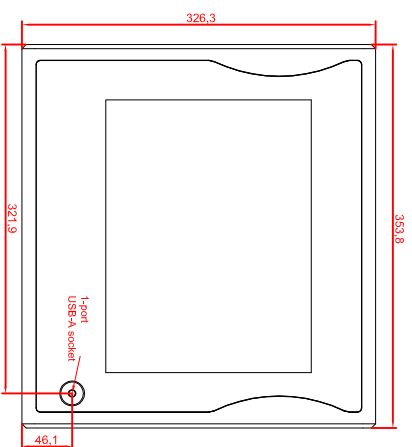

front view

left view

rear view

CP7901-0020-M235
 connection-console
 Ritlal CP6508.020
 Ritlal CP6501.170

main dimensions and
 fixing points

front view

left view

rear view