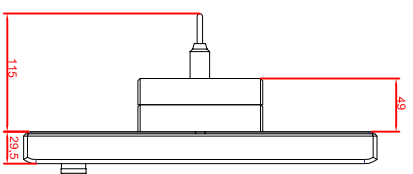

front view

left view

rear view

CP7901-0020-M235
 connection-console
 Ritlal CP6508.020
 Ritlal CP6501.170

main dimensions and
 fixing points

front view

left view

rear view