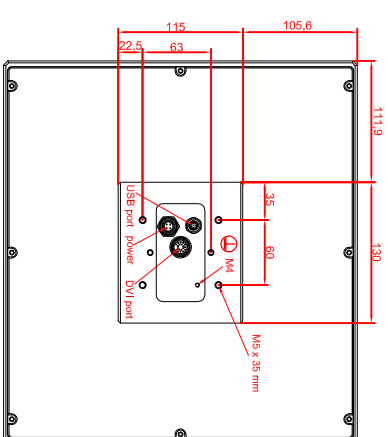

front view

left view

rear view

CP7901-0020-M235
 connection-console
 Ritlal CP6508.020
 Ritlal CP6501.170

main dimensions and
 fixing points

front view

left view

rear view