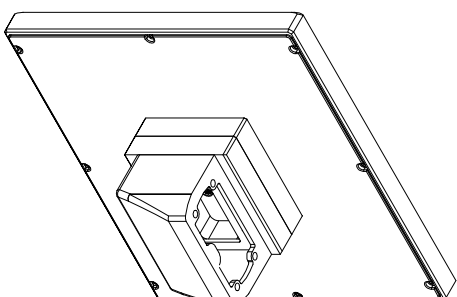

front view

left view

rear view

CP7901-0020-M235
 connection-console
 Ritlal CP6508.020
 Ritlal CP6501.170

main dimensions and
 fixing points

front view

left view

rear view