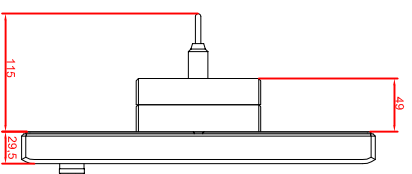

front view

left view

rear view

CP7901-0020-M235
 connection-console
 Ritlal CP6508.020
 Ritlal CP6501.170

main dimensions and
 fixing points

front view

left view

rear view