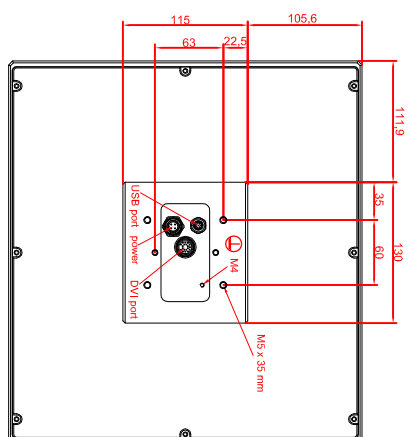

front view

left view

rear view

CP7901-0020-M235
 connection-console
 Ritlal CP6508.020
 Ritlal CP6501.170

main dimensions and
 fixing points

front view

left view

rear view