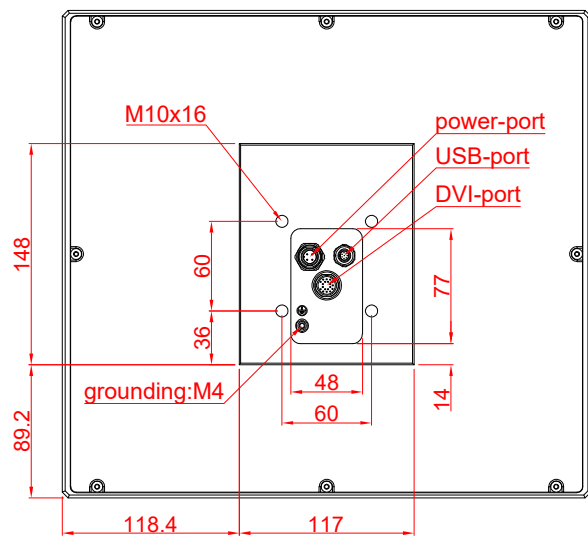

CP7901-0020-M220

mounting arm adapter for:
Rittal CP6521.000

main dimensions and
fixing points

dimensions in mm

rear view

side view

front view