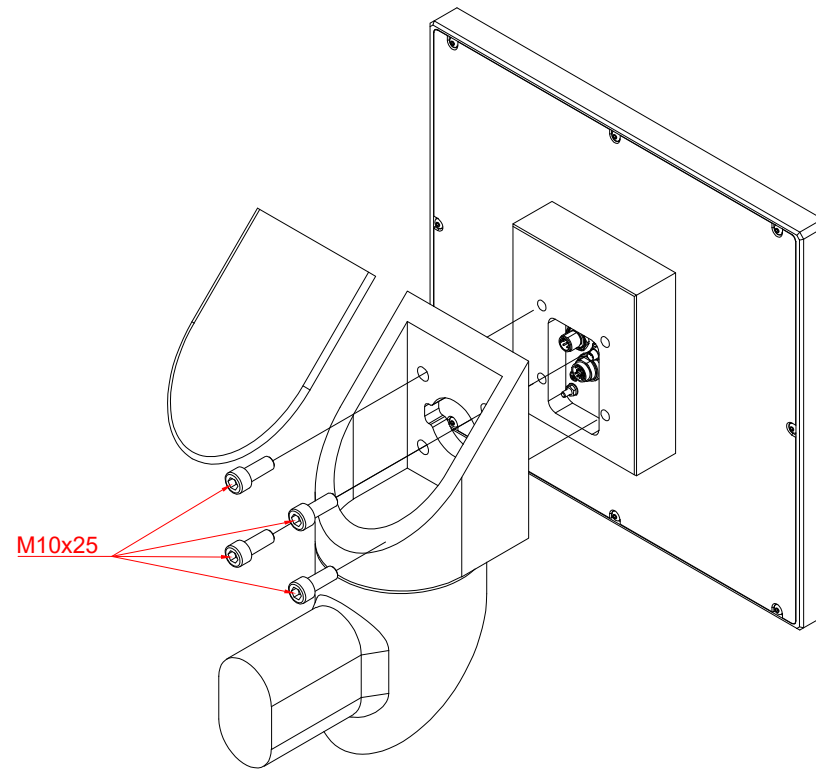

CP7901-0020-M220

mounting arm adapter for:
Rittal CP6521.000

main dimensions and
fixing points

dimensions in mm

rear view

side view

front view