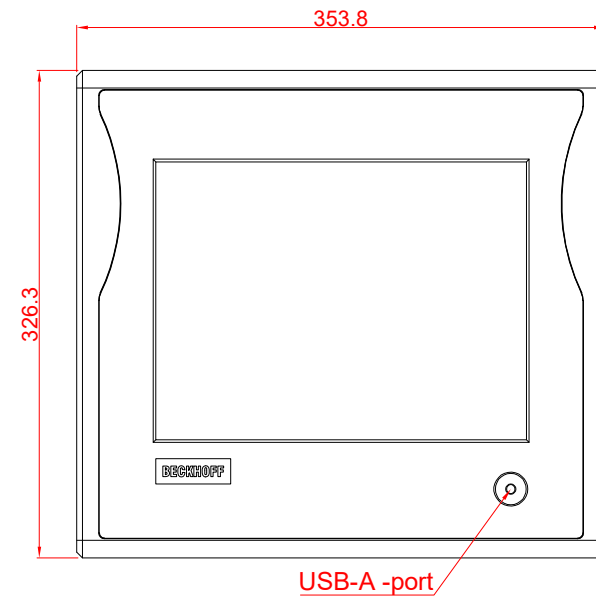

CP7901-0020-M220

mounting arm adapter for:
Rittal CP6521.000

main dimensions and
fixing points

dimensions in mm

rear view

side view

front view