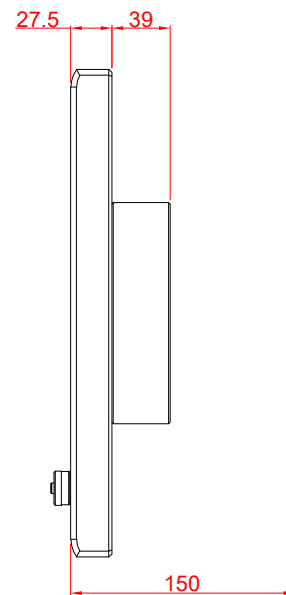

CP7901-0020-M220

mounting arm adapter for:
Rittal CP6521.000

main dimensions and
fixing points

dimensions in mm

rear view

side view

front view