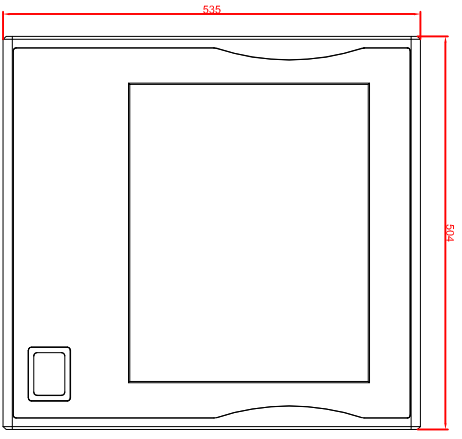

front view

left view

rear view

CP7833-0002-M235  
connection-console  
Rittal CP6508.020  
Rittal CP6501.170  
main dimensions and  
fixing points