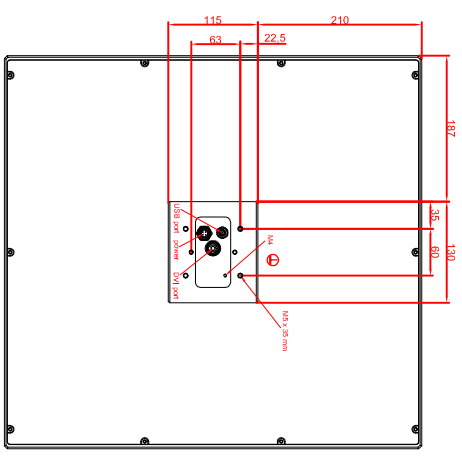

front view

left view

rear view

CP7833-0002-M235  
connection-console  
Rittal CP6508.020  
Rittal CP6501.170  
main dimensions and  
fixing points