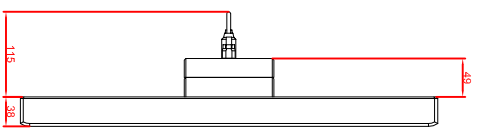

front view

left view

rear view

CP7833-0002-M235  
connection-console  
Rittal CP6508.020  
Rittal CP6501.170  
main dimensions and  
fixing points