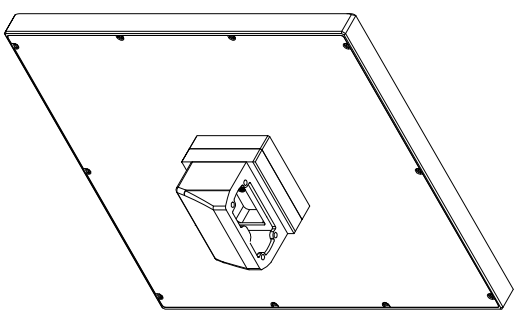

front view

left view

rear view

CP7833-0002-M235  
connection-console  
Rittal CP6508.020  
Rittal CP6501.170  
main dimensions and  
fixing points