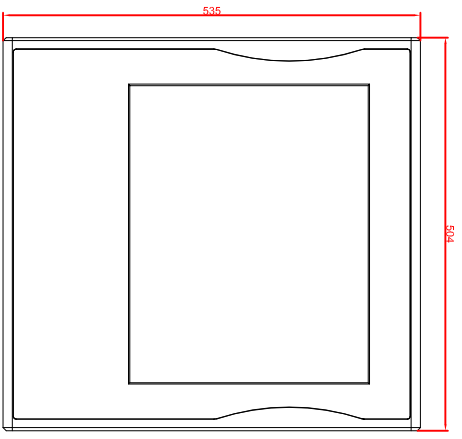

front view

left view

rear view

CP7833-0000-M235  
 connection-console  
 Ritral CP6508.020  
 Ritral CP6501.170  
 main dimensions and  
 fixing points