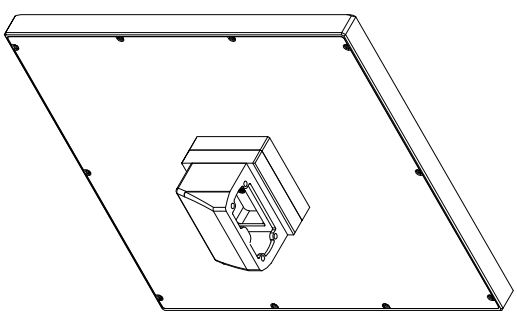

front view

left view

rear view

CP7833-0000-M235  
 connection-console  
 Ritral CP6508.020  
 Ritral CP6501.170  
 main dimensions and  
 fixing points