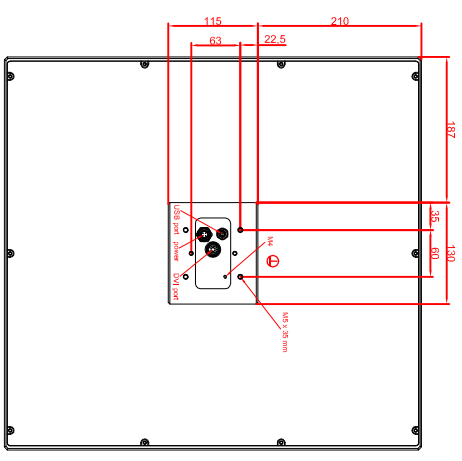

front view

left view

rear view

CP7833-0000-M235  
 connection-console  
 Ritral CP6508.020  
 Ritral CP6501.170  
 main dimensions and  
 fixing points