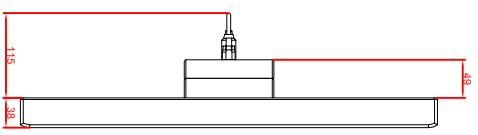

front view

left view

rear view

CP7833-0000-M235  
 connection-console  
 Ritral CP6508.020  
 Ritral CP6501.170  
 main dimensions and  
 fixing points