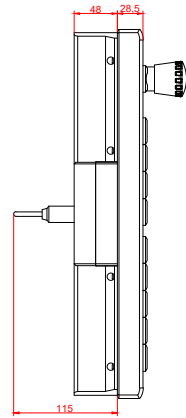

CP7832-0002
with
C9900-E778
C9900-M205

connection-console (by customer)
Rittal CP6206.490
Rittal CP6508.020

main dimensions and fixing points

front view

side view

rear view

mounting arm adapter from top

rear view

mounting arm adapter from bottom