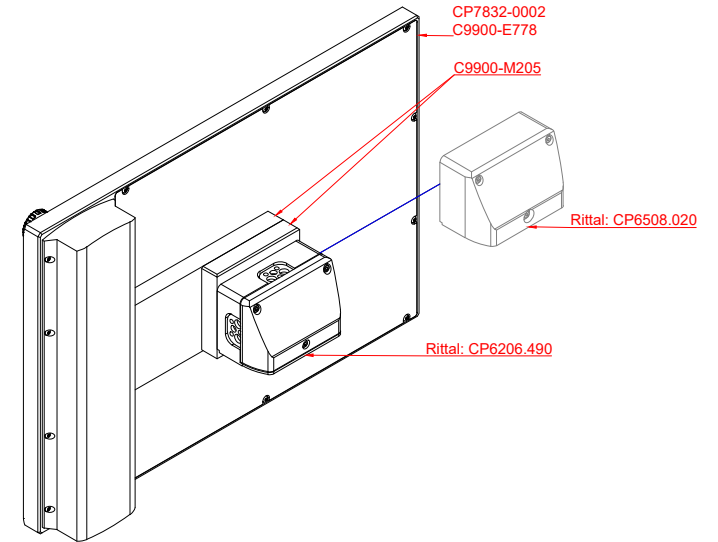

CP7832-0002
with
C9900-E778
C9900-M205

connection-console (by customer)
Rittal CP6206.490
Rittal CP6508.020

main dimensions and fixing points

front view

side view

rear view

mounting arm adapter from top

rear view

mounting arm adapter from bottom