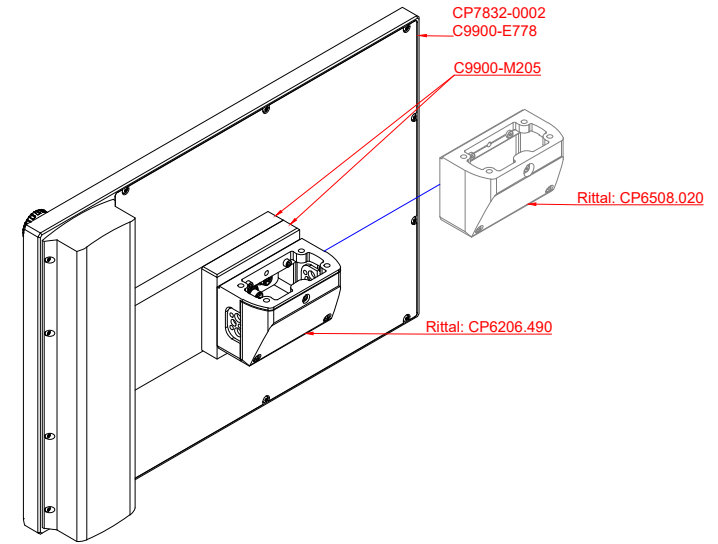

CP7832-0002
with
C9900-E778
C9900-M205

connection-console (by customer)
Rittal CP6206.490
Rittal CP6508.020

main dimensions and fixing points

front view

side view

rear view

mounting arm adapter from top

rear view

mounting arm adapter from bottom