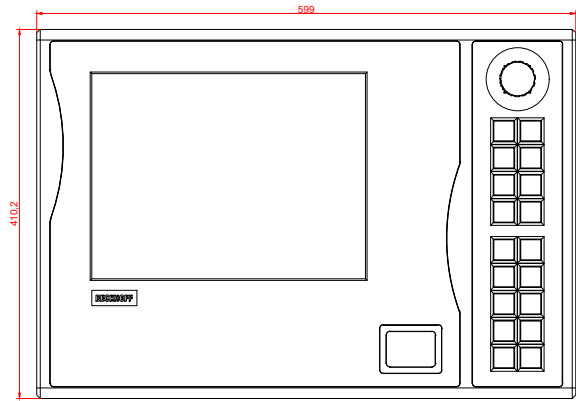

CP7832-0002
with
C9900-E778
C9900-M205

connection-console (by customer)
Rittal CP6206.490
Rittal CP6508.020

main dimensions and fixing points

front view

side view

rear view

mounting arm adapter from top

rear view

mounting arm adapter from bottom