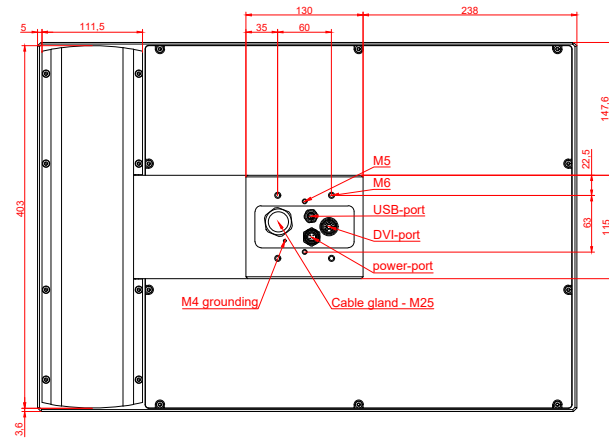

CP7832-0002
with
C9900-E778
C9900-M205

connection-console (by customer)
Rittal CP6206.490
Rittal CP6508.020

main dimensions and fixing points

front view

side view

rear view

mounting arm adapter from top

rear view

mounting arm adapter from bottom