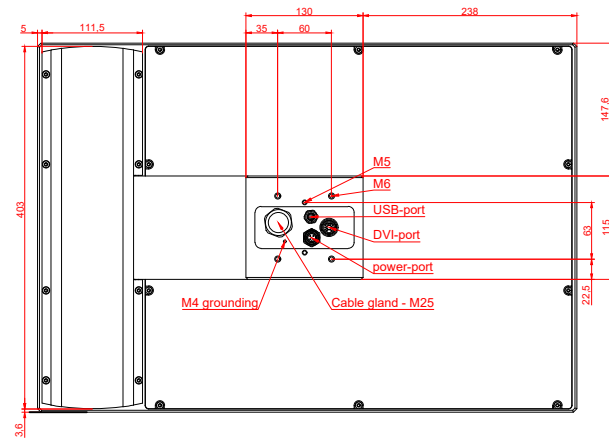

CP7832-0002
with
C9900-E778
C9900-M205

connection-console (by customer)
Rittal CP6206.490
Rittal CP6508.020

main dimensions and fixing points

front view

side view

rear view

mounting arm adapter from top

rear view

mounting arm adapter from bottom