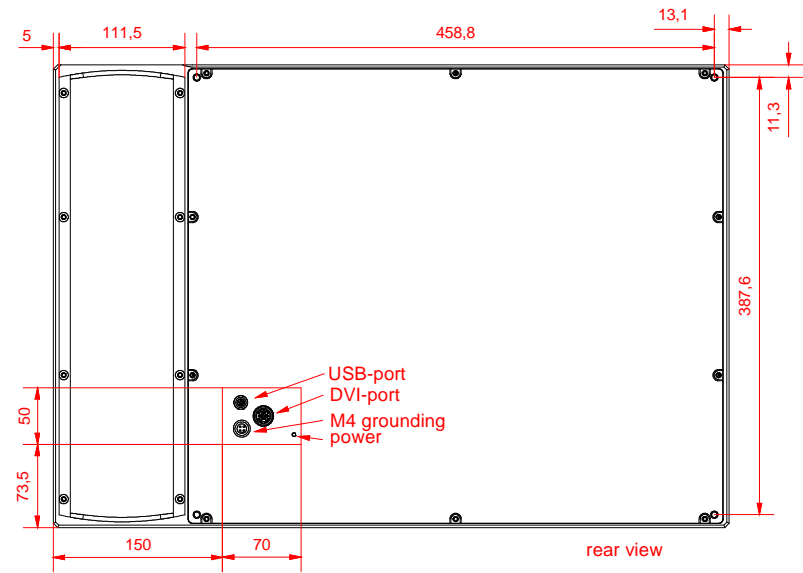

installation depth
dvi connectors

CP 7832 - 0000 - E771
main dimensions and
fixing points
dimensions in mm