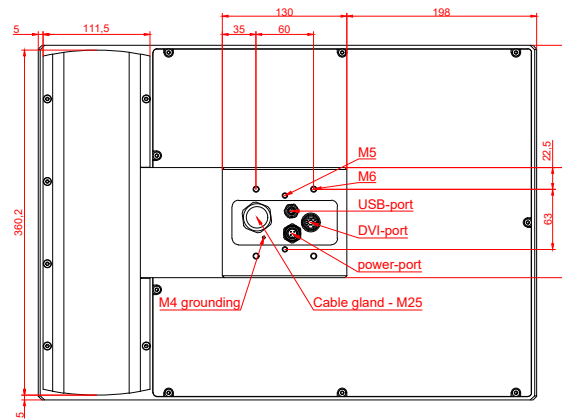

CP7831-0000, CP7831-0001

with

C9900-E718

C9900-M205

connection-console (by customer)

Rittal CP6206.490

Rittal CP6508.020

main dimensions and fixing points

front view

side view

rear view

mounting arm adapter from top

rear view

mounting arm adapter from bottom