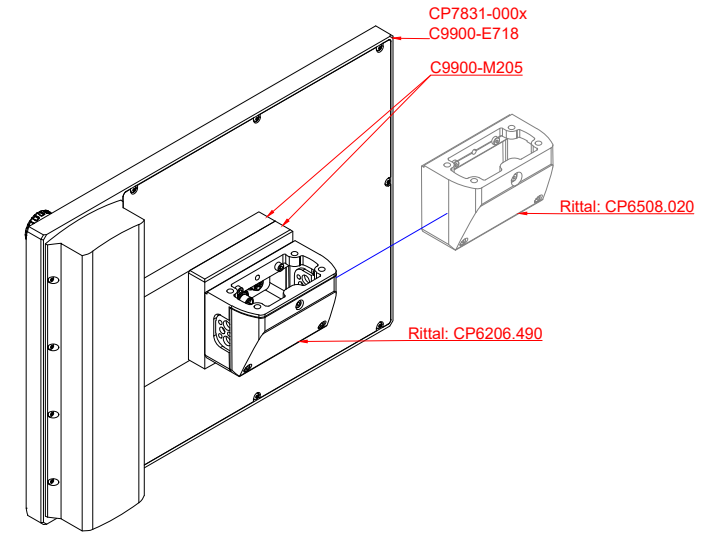

CP7831-0000, CP7831-0001

with

C9900-E718

C9900-M205

connection-console (by customer)

Rittal CP6206.490

Rittal CP6508.020

main dimensions and fixing points

front view

side view

rear view

mounting arm adapter from top

rear view

mounting arm adapter from bottom