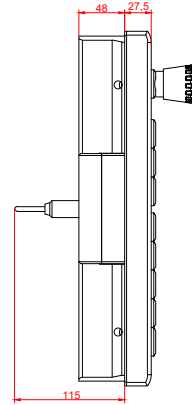

CP7831-0000, CP7831-0001

with

C9900-E718

C9900-M205

connection-console (by customer)

Rittal CP6206.490

Rittal CP6508.020

main dimensions and fixing points

front view

side view

rear view

mounting arm adapter from top

rear view

mounting arm adapter from bottom