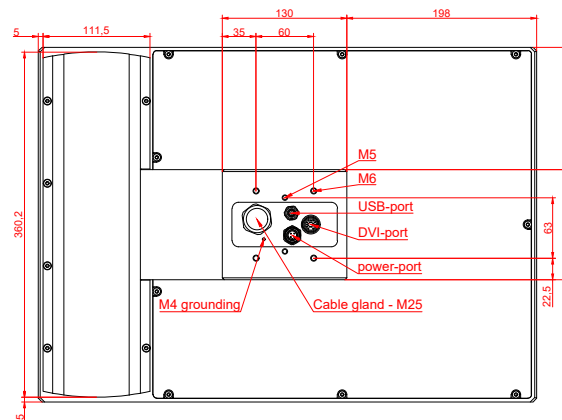

CP7831-0000, CP7831-0001

with

C9900-E718

C9900-M205

connection-console (by customer)

Rittal CP6206.490

Rittal CP6508.020

main dimensions and fixing points

front view

side view

rear view

mounting arm adapter from top

rear view

mounting arm adapter from bottom