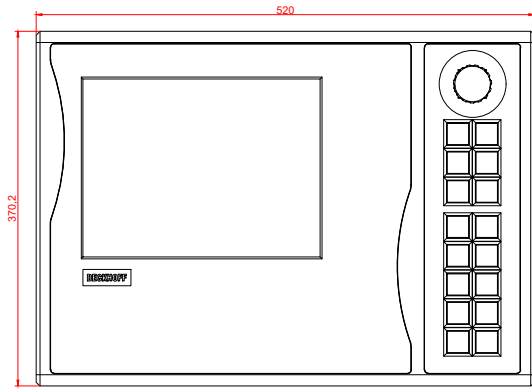

CP7831-0000, CP7831-0001

with

C9900-E718

C9900-M205

connection-console (by customer)

Rittal CP6206.490

Rittal CP6508.020

main dimensions and fixing points

front view

side view

rear view

mounting arm adapter from top

rear view

mounting arm adapter from bottom