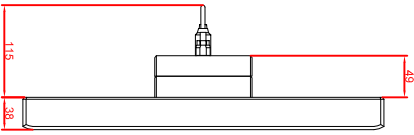

front view

left view

rear view

CP7823-0001-M235
 connection-console
 Ritterl CP6508.020
 Ritterl CP6501.170
 main dimensions and
 fixing points

front view

left view

rear view