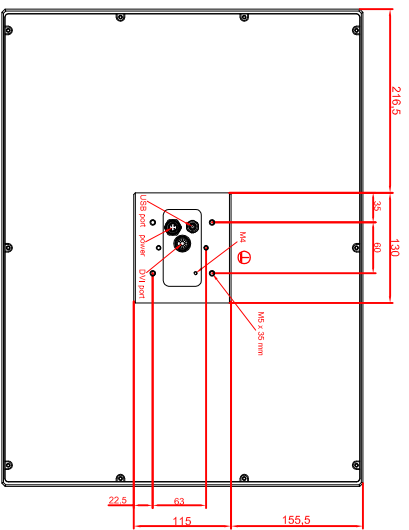

front view

left view

rear view

CP7823-0001-M235
 connection-console
 Ritterl CP6508.020
 Ritterl CP6501.170
 main dimensions and
 fixing points

front view

left view

rear view