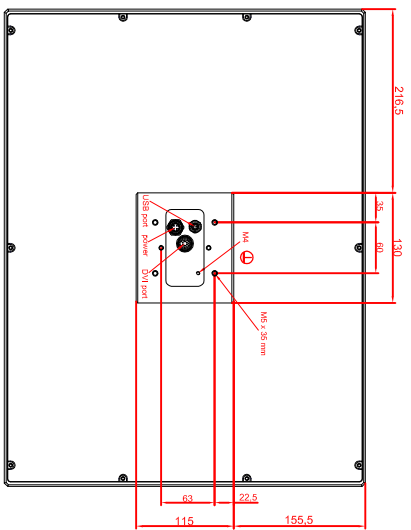

front view

left view

rear view

CP7823-0001-M235
 connection-console
 Ritterl CP6508.020
 Ritterl CP6501.170
 main dimensions and
 fixing points

front view

left view

rear view