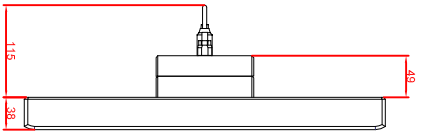

front view

left view

rear view

CP7823-0001-M235
 connection-console
 Ritterl CP6508.020
 Ritterl CP6501.170
 main dimensions and
 fixing points

front view

left view

rear view