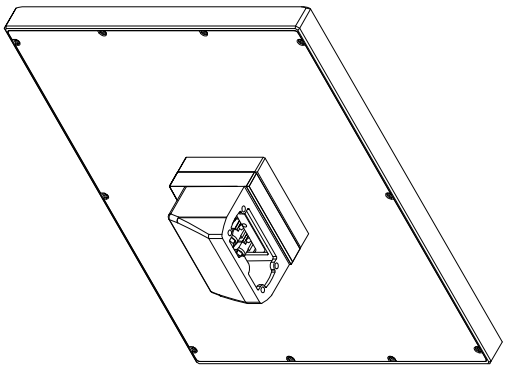

front view

left view

rear view

CP7823-0001-M235
 connection-console
 Ritterl CP6508.020
 Ritterl CP6501.170
 main dimensions and
 fixing points

front view

left view

rear view