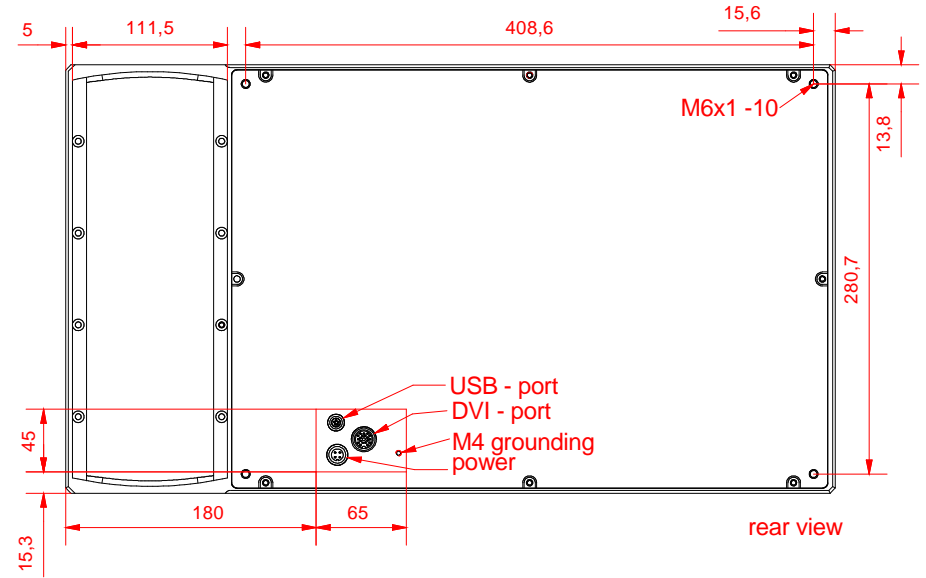

front view

installation depth
dvi - connectors

left view

rear view

CP 7821 - 0002 - E701

main dimensions and
fixing points

dimensions in mm