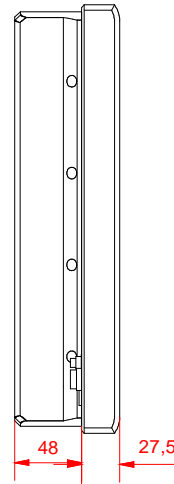

front view

installation depth
dvi - connectors

left view

rear view

CP 7821 - 0002 - E701

main dimensions and
fixing points

dimensions in mm