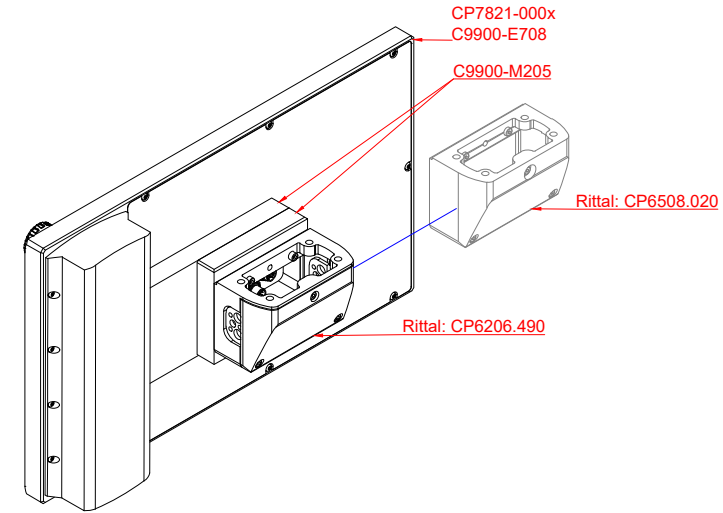

CP7821-0000, CP7821-0001
with
C9900-E708
C9900-M205

connection-console (by customer)
Rittal CP6206.490
Rittal CP6508.020

main dimensions and fixing points

front view

side view

rear view

mounting arm adapter from top

rear view

mounting arm adapter from bottom