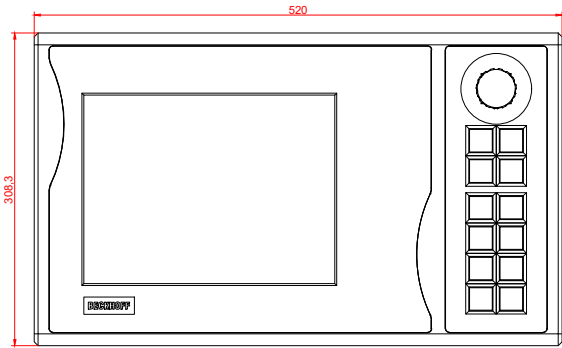

CP7821-0000, CP7821-0001
with
C9900-E708
C9900-M205

connection-console (by customer)
Rittal CP6206.490
Rittal CP6508.020

main dimensions and fixing points

front view

side view

rear view

mounting arm adapter from top

rear view

mounting arm adapter from bottom