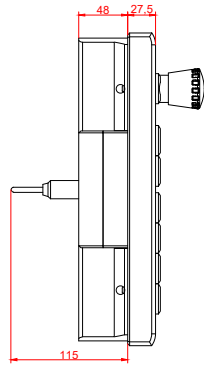

CP7821-0000, CP7821-0001
with
C9900-E708
C9900-M205

connection-console (by customer)
Rittal CP6206.490
Rittal CP6508.020

main dimensions and fixing points

front view

side view

rear view

mounting arm adapter from top

rear view

mounting arm adapter from bottom