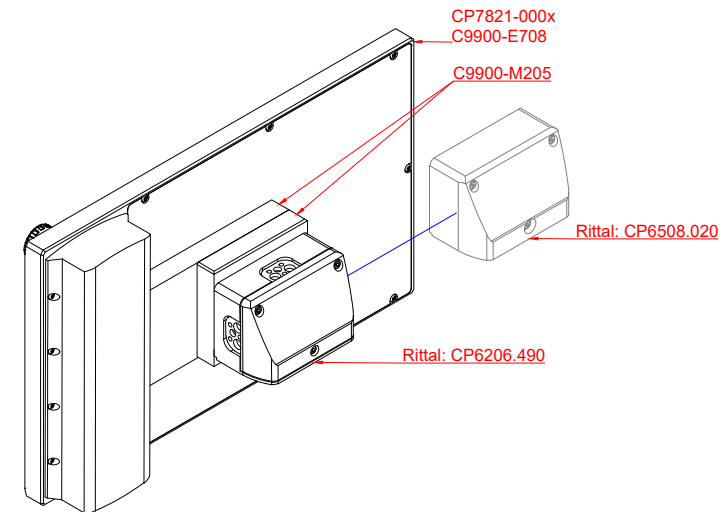

CP7821-0000, CP7821-0001
with
C9900-E708
C9900-M205

connection-console (by customer)
Rittal CP6206.490
Rittal CP6508.020

main dimensions and fixing points

front view

side view

rear view

mounting arm adapter from top

rear view

mounting arm adapter from bottom