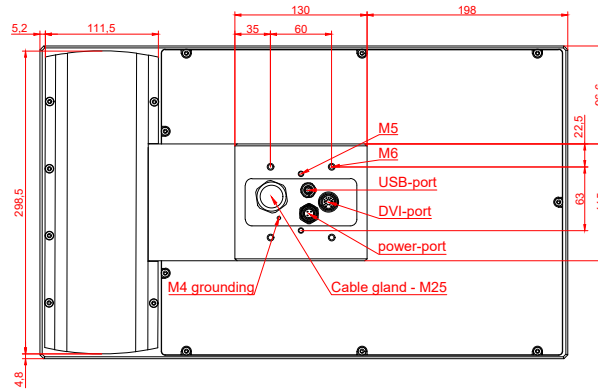

CP7821-0000, CP7821-0001
with
C9900-E708
C9900-M205

connection-console (by customer)
Rittal CP6206.490
Rittal CP6508.020

main dimensions and fixing points

front view

side view

rear view

mounting arm adapter from top

rear view

mounting arm adapter from bottom