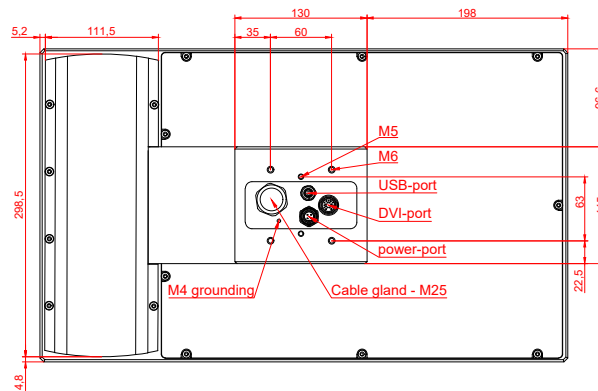

CP7821-0000, CP7821-0001
with
C9900-E708
C9900-M205

connection-console (by customer)
Rittal CP6206.490
Rittal CP6508.020

main dimensions and fixing points

front view

side view

rear view

mounting arm adapter from top

rear view

mounting arm adapter from bottom