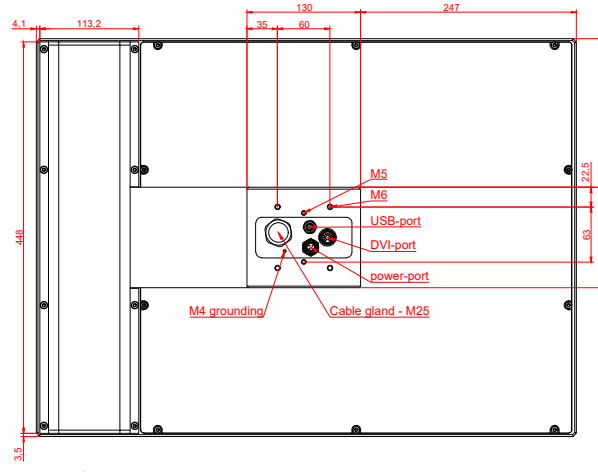

CP7803-0020, CP7803-0021
with
C9900-E728
C9900-M205

connection-console (by customer)
Rittal CP6206.490
Rittal CP6508.020

main dimensions and fixing points

front view

side view

rear view

mounting arm adapter from top

rear view

mounting arm adapter from bottom