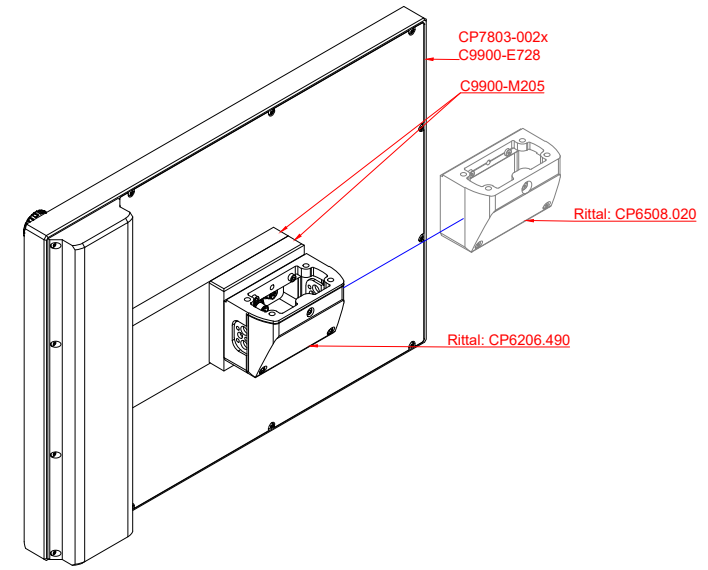

CP7803-0020, CP7803-0021
with
C9900-E728
C9900-M205

connection-console (by customer)
Rittal CP6206.490
Rittal CP6508.020

main dimensions and fixing points

front view

side view

rear view

mounting arm adapter from top

rear view

mounting arm adapter from bottom