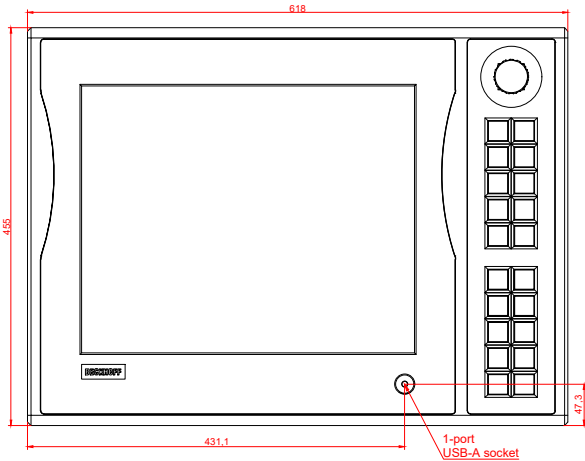

CP7803-0020, CP7803-0021
with
C9900-E728
C9900-M205

connection-console (by customer)
Rittal CP6206.490
Rittal CP6508.020

main dimensions and fixing points

front view

side view

rear view

mounting arm adapter from top

rear view

mounting arm adapter from bottom