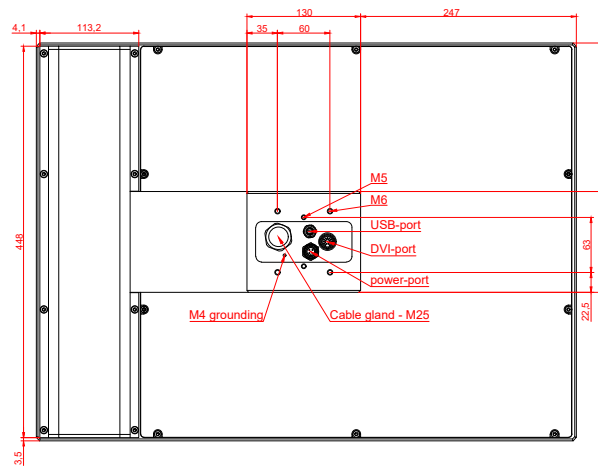

CP7803-0020, CP7803-0021
with
C9900-E728
C9900-M205

connection-console (by customer)
Rittal CP6206.490
Rittal CP6508.020

main dimensions and fixing points

front view

side view

rear view

mounting arm adapter from top

rear view

mounting arm adapter from bottom