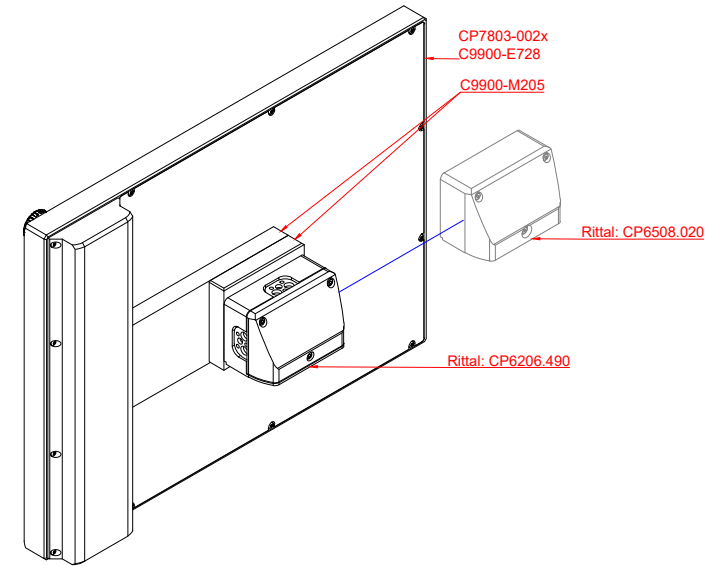

CP7803-0020, CP7803-0021
with
C9900-E728
C9900-M205

connection-console (by customer)
Rittal CP6206.490
Rittal CP6508.020

main dimensions and fixing points

front view

side view

rear view

mounting arm adapter from top

rear view

mounting arm adapter from bottom