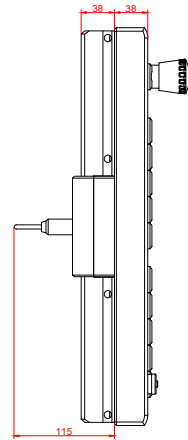

CP7803-0020, CP7803-0021
with
C9900-E728
C9900-M205

connection-console (by customer)
Rittal CP6206.490
Rittal CP6508.020

main dimensions and fixing points

front view

side view

rear view

mounting arm adapter from top

rear view

mounting arm adapter from bottom