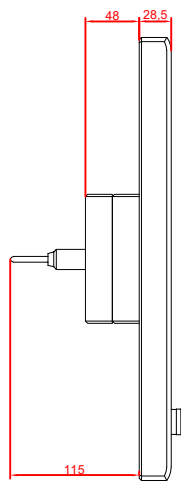

front view

CP7802-0020
with
C9900-M235

connection-console
Rittal CP6206.490
Rittal CP6508.020

main dimensions and
fixing points

side view

rear view

front view

side view

rear view