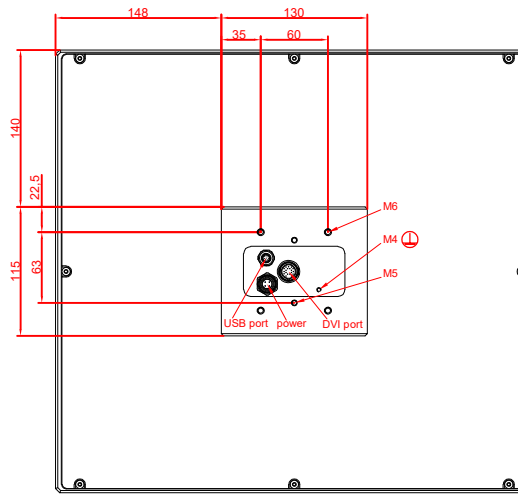

front view

CP7802-0020
with
C9900-M235

connection-console
Rittal CP6206.490
Rittal CP6508.020

main dimensions and
fixing points

side view

rear view

front view

side view

rear view