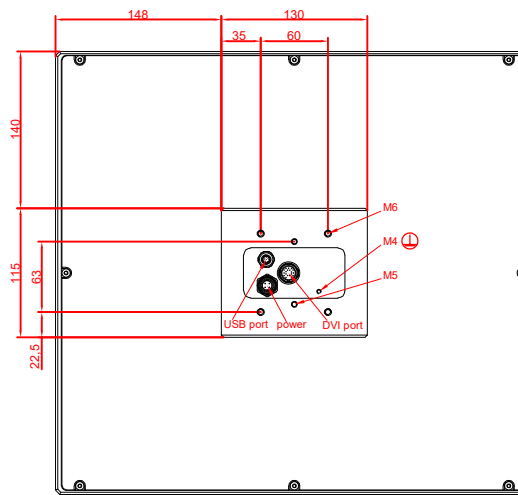

front view

CP7802-0020
with
C9900-M235

connection-console
Rittal CP6206.490
Rittal CP6508.020

main dimensions and
fixing points

side view

rear view

front view

side view

rear view