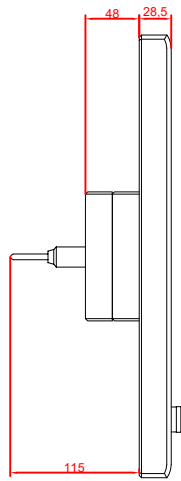

front view

CP7802-0020
with
C9900-M235

connection-console
Rittal CP6206.490
Rittal CP6508.020

main dimensions and
fixing points

side view

rear view

front view

side view

rear view