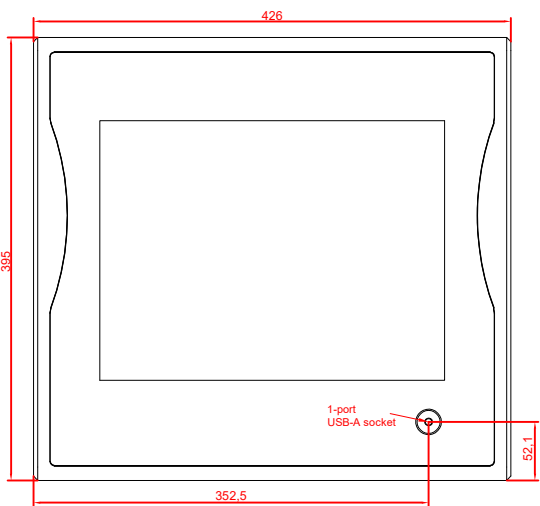

front view

CP7802-0020
with
C9900-M235

connection-console
Rittal CP6206.490
Rittal CP6508.020

main dimensions and
fixing points

side view

rear view

front view

side view

rear view