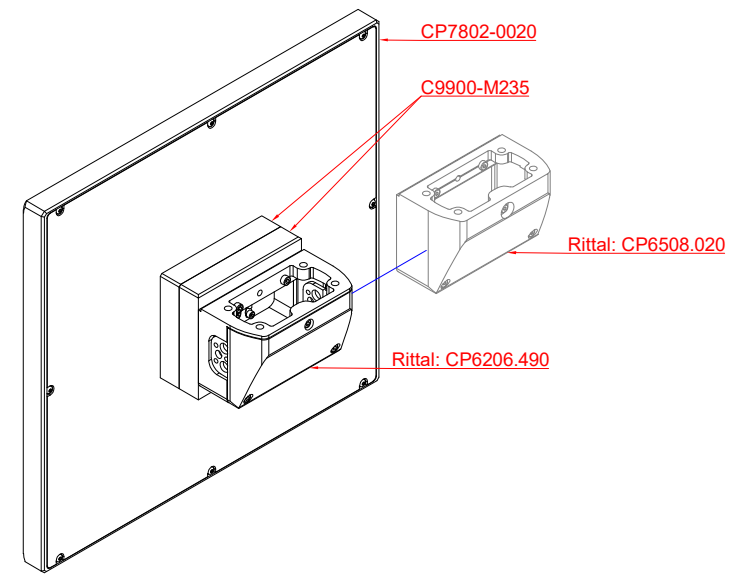

front view

CP7802-0020
with
C9900-M235

connection-console
Rittal CP6206.490
Rittal CP6508.020

main dimensions and
fixing points

side view

rear view

front view

side view

rear view