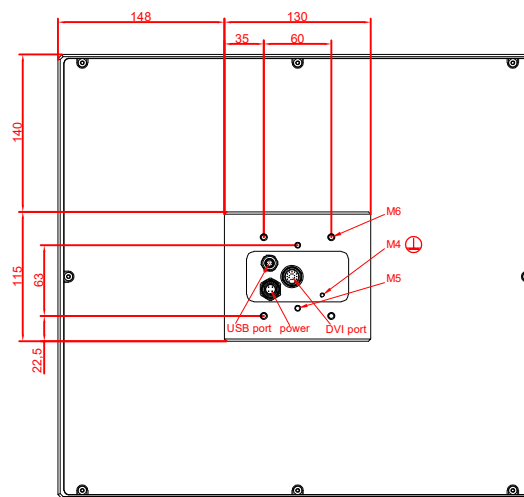

front view

side view

rear view

CP7802-0000
with
C9900-M235

connection-console
Rittal CP6206.490
Rittal CP6508.020

main dimensions and
fixing points

front view

side view

rear view