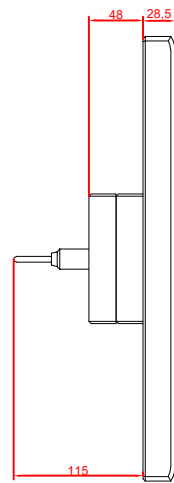

front view

side view

rear view

CP7802-0000
with
C9900-M235

connection-console
Rittal CP6206.490
Rittal CP6508.020

main dimensions and
fixing points

front view

side view

rear view