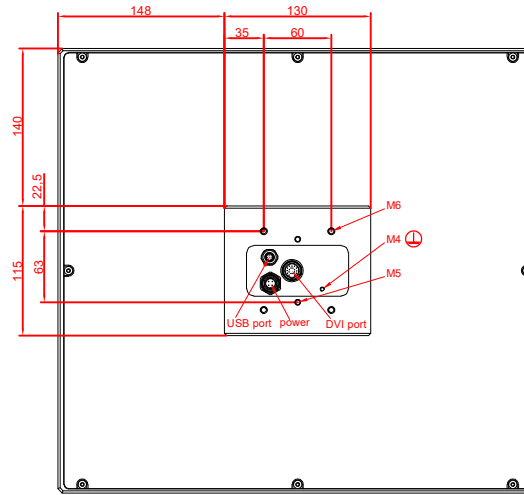

front view

side view

rear view

CP7802-0000
with
C9900-M235

connection-console
Rittal CP6206.490
Rittal CP6508.020

main dimensions and
fixing points

front view

side view

rear view