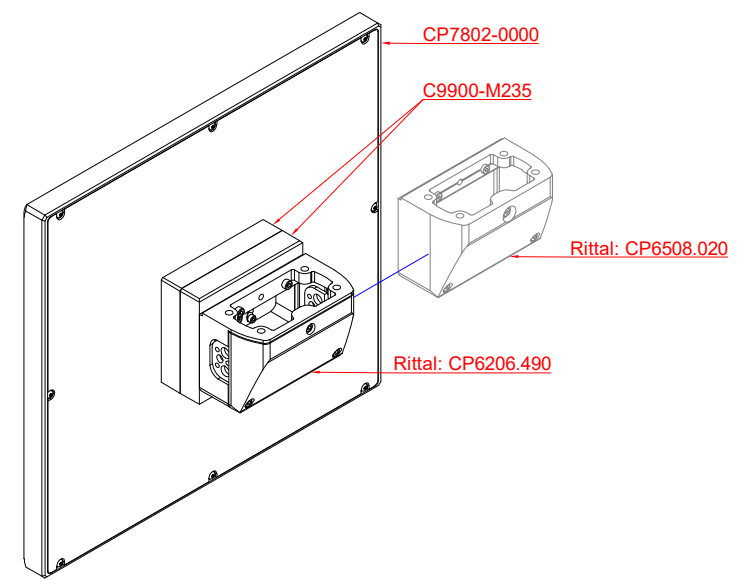

front view

side view

rear view

CP7802-0000
with
C9900-M235

connection-console
Rittal CP6206.490
Rittal CP6508.020

main dimensions and
fixing points

front view

side view

rear view