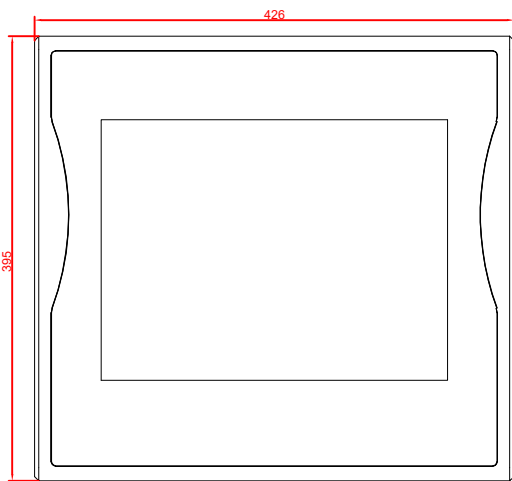

front view

side view

rear view

CP7802-0000
with
C9900-M235

connection-console
Rittal CP6206.490
Rittal CP6508.020

main dimensions and
fixing points

front view

side view

rear view