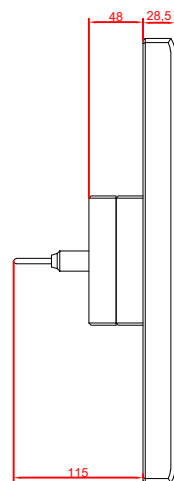

front view

side view

rear view

CP7802-0000
with
C9900-M235

connection-console
Rittal CP6206.490
Rittal CP6508.020

main dimensions and
fixing points

front view

side view

rear view