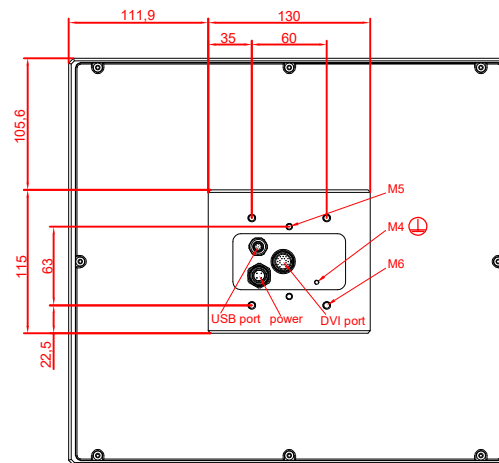

front view

side view

rear view

CP7801-0000
with
C9900-M235

connection-console
Rittal CP6206.490
Rittal CP6508.020

main dimensions and
fixing points

front view

side view

rear view