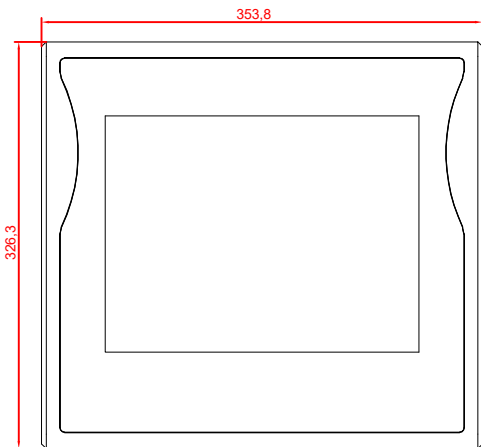

front view

side view

rear view

CP7801-0000
with
C9900-M235

connection-console
Rittal CP6206.490
Rittal CP6508.020

main dimensions and
fixing points

front view

side view

rear view