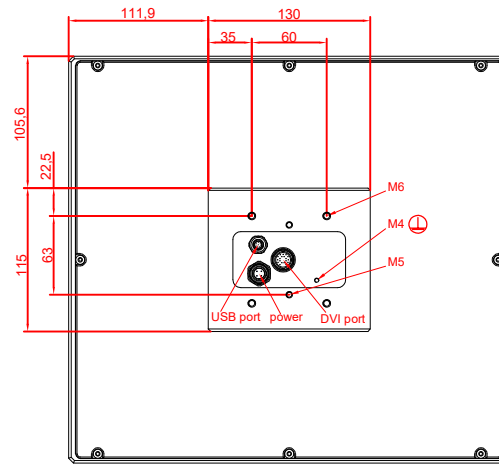

front view

side view

rear view

CP7801-0000
with
C9900-M235

connection-console
Rittal CP6206.490
Rittal CP6508.020

main dimensions and
fixing points

front view

side view

rear view