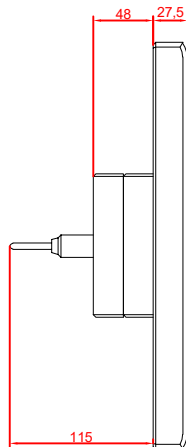

front view

side view

rear view

CP7801-0000
with
C9900-M235

connection-console
Rittal CP6206.490
Rittal CP6508.020

main dimensions and
fixing points

front view

side view

rear view