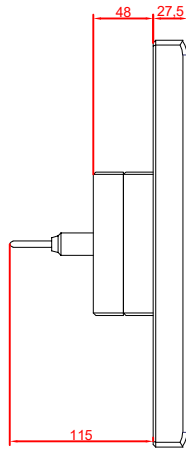

front view

side view

rear view

CP7801-0000
with
C9900-M235

connection-console
Rittal CP6206.490
Rittal CP6508.020

main dimensions and
fixing points

front view

side view

rear view