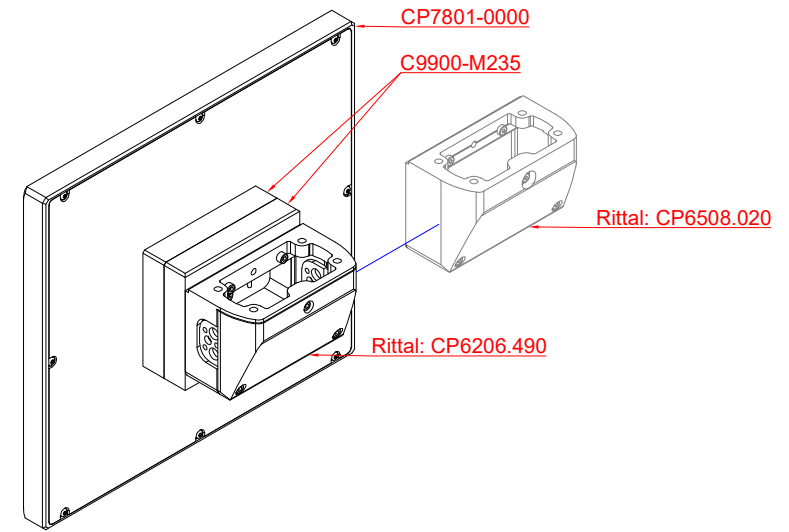

front view

side view

rear view

CP7801-0000
with
C9900-M235

connection-console
Rittal CP6206.490
Rittal CP6508.020

main dimensions and
fixing points

front view

side view

rear view