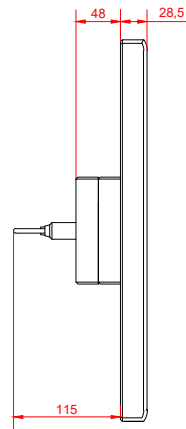

front view

side view

rear view

CP7032-0001
with
C9900-M135

connection-console
Rittal CP6206.490
Rittal CP6508.020

main dimensions and
fixing points

front view

side view

rear view