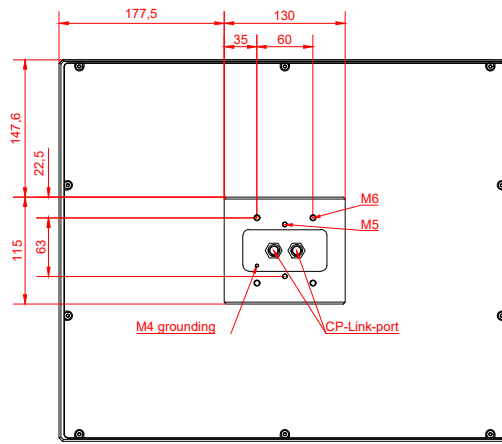

front view

side view

rear view

CP7032-0001
with
C9900-M135

connection-console
Rittal CP6206.490
Rittal CP6508.020

main dimensions and
fixing points

front view

side view

rear view