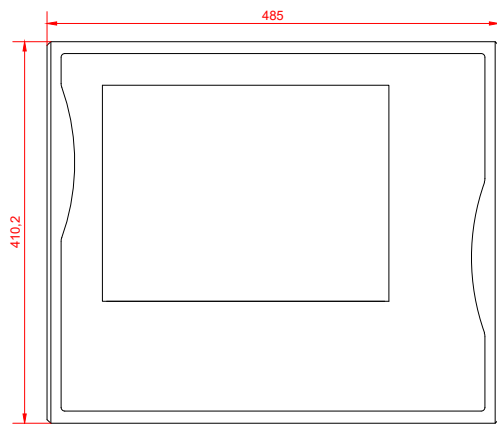

front view

side view

rear view

CP7032-0001
with
C9900-M135

connection-console
Rittal CP6206.490
Rittal CP6508.020

main dimensions and
fixing points

front view

side view

rear view