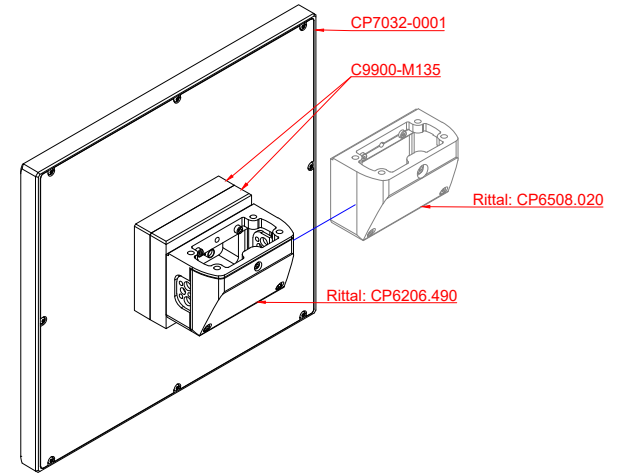

front view

side view

rear view

CP7032-0001
with
C9900-M135

connection-console
Rittal CP6206.490
Rittal CP6508.020

main dimensions and
fixing points

front view

side view

rear view