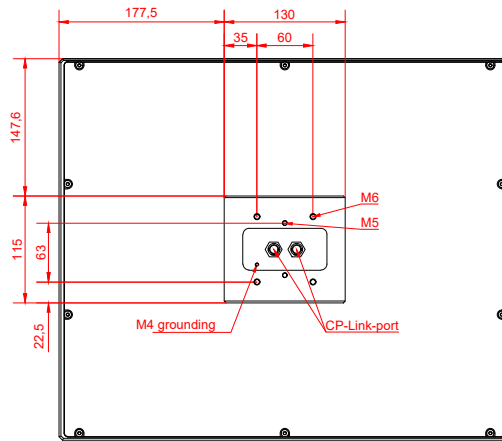

front view

side view

rear view

CP7032-0001
with
C9900-M135

connection-console
Rittal CP6206.490
Rittal CP6508.020

main dimensions and
fixing points

front view

side view

rear view