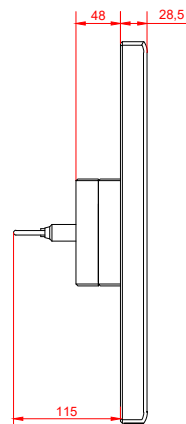

front view

side view

rear view

CP7032-0001
with
C9900-M135

connection-console
Rittal CP6206.490
Rittal CP6508.020

main dimensions and
fixing points

front view

side view

rear view