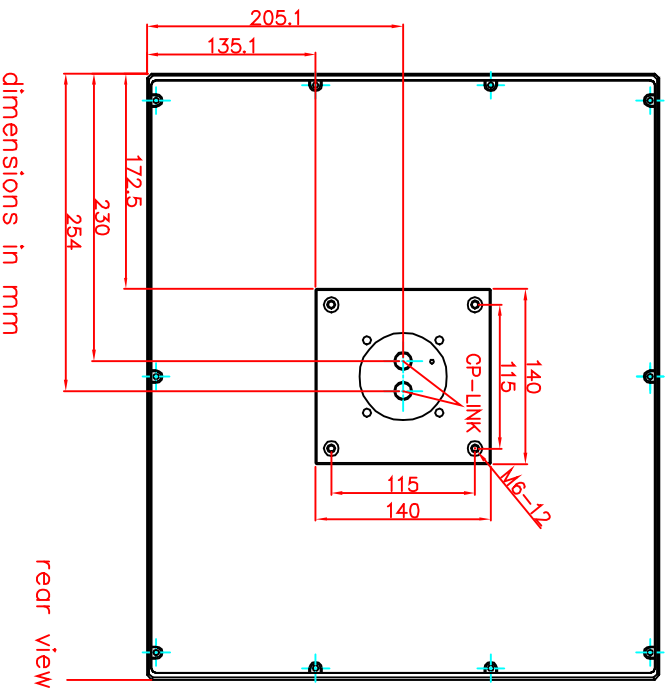

CP7032-0000-M122

Tilting adapter for
Rittal Tragsystem

1. Art.Nr. CP6527.000
2. Art.Nr. CP6529.000

main dimensions and
fixing points

dimensions in mm

rear view

right view

front view