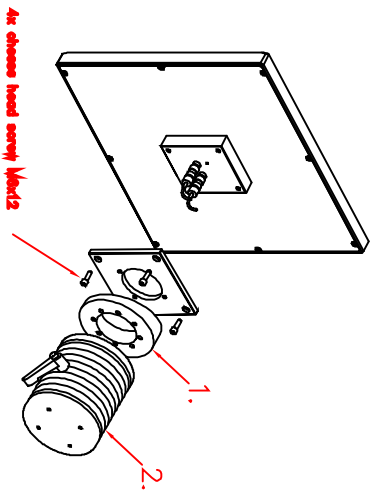

CP7032-0000-M122

Tilting adapter for
Rittal Tragsystem

1. Art.Nr. CP6527.000
2. Art.Nr. CP6529.000

main dimensions and
fixing points

dimensions in mm

rear view

right view

front view