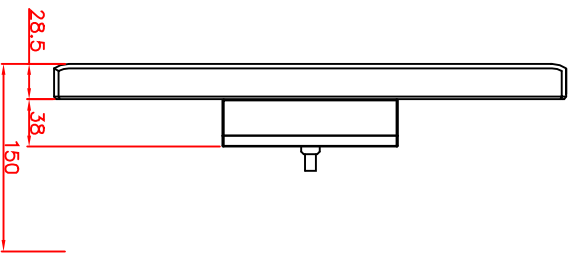

CP7032-0000-M122

Tilting adapter for
Rittal Tragsystem

1. Art.Nr. CP6527.000
2. Art.Nr. CP6529.000

main dimensions and
fixing points

dimensions in mm

rear view

right view

front view