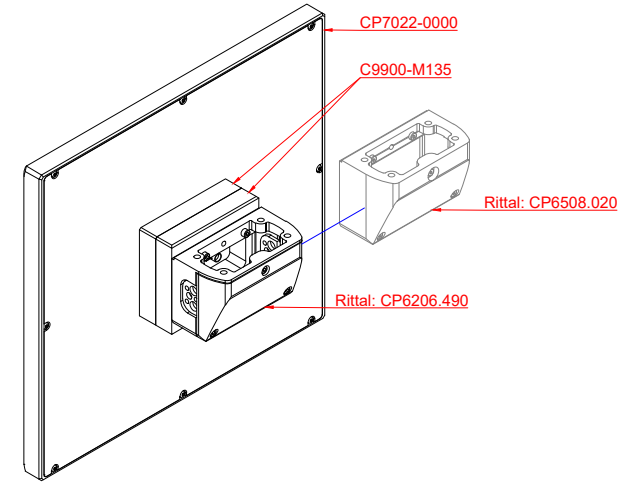

front view

side view

rear view

CP7022-0000
with
C9900-M135

connection-console
Rittal CP6206.490
Rittal CP6508.020

main dimensions and
fixing points

front view

side view

rear view