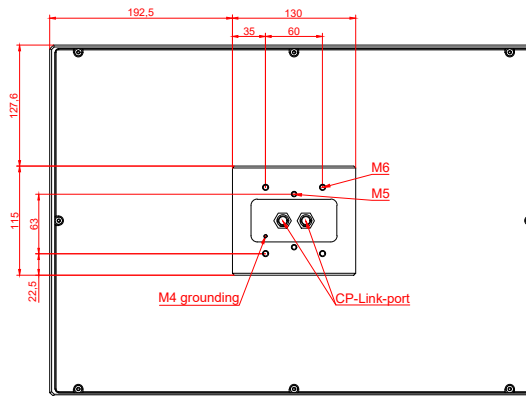

front view

side view

rear view

CP7022-0000
with
C9900-M135

connection-console
Rittal CP6206.490
Rittal CP6508.020

main dimensions and
fixing points

front view

side view

rear view