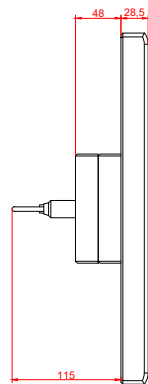

front view

side view

rear view

CP7022-0000
with
C9900-M135

connection-console
Rittal CP6206.490
Rittal CP6508.020

main dimensions and
fixing points

front view

side view

rear view