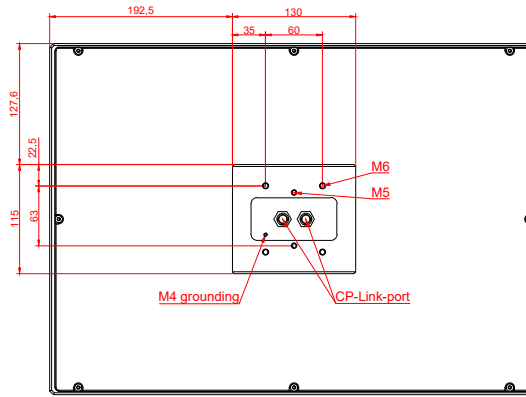

front view

side view

rear view

CP7022-0000
with
C9900-M135

connection-console
Rittal CP6206.490
Rittal CP6508.020

main dimensions and
fixing points

front view

side view

rear view