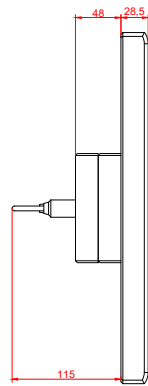

front view

side view

rear view

CP7022-0000
with
C9900-M135

connection-console
Rittal CP6206.490
Rittal CP6508.020

main dimensions and
fixing points

front view

side view

rear view