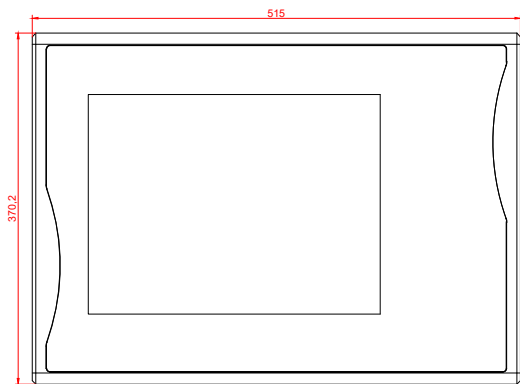

front view

side view

rear view

CP7022-0000
with
C9900-M135

connection-console
Rittal CP6206.490
Rittal CP6508.020

main dimensions and
fixing points

front view

side view

rear view