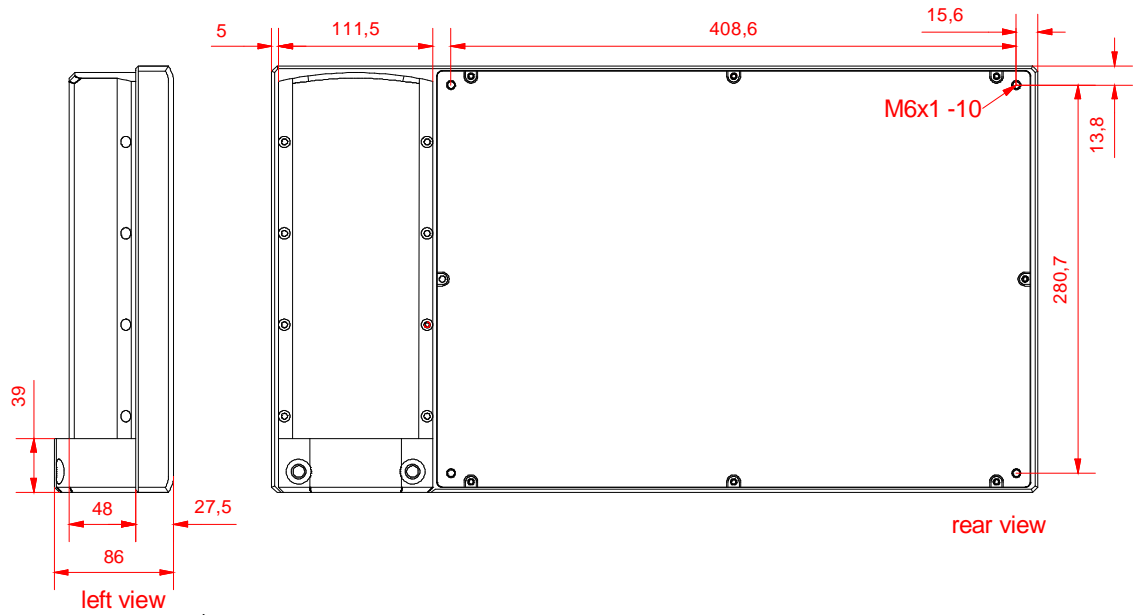

bottom view

front view

rear view

left view

CP7021 - 0002- E607

arm adapter for  
Rolec - Tara - suspension adaption  
146.025.019

main dimensions and  
fixing points

dimensions in mm