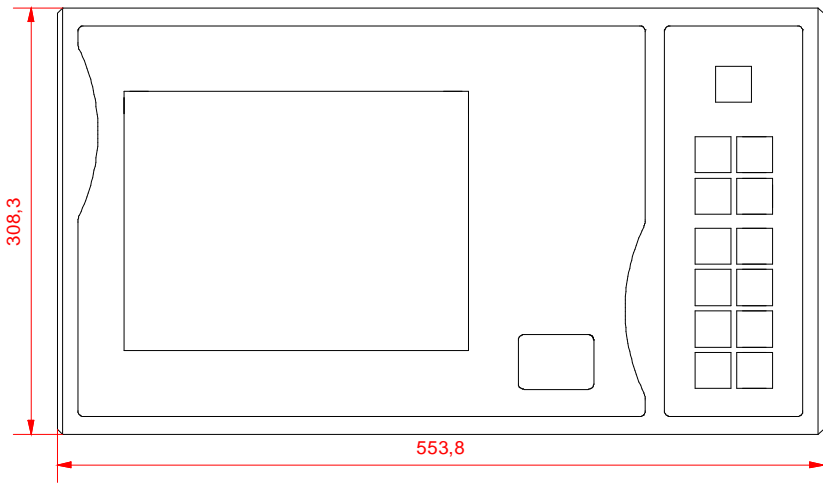

bottom view

front view

rear view

left view

CP7021 - 0002- E607

arm adapter for  
Rolec - Tara - suspension adaption  
146.025.019

main dimensions and  
fixing points

dimensions in mm