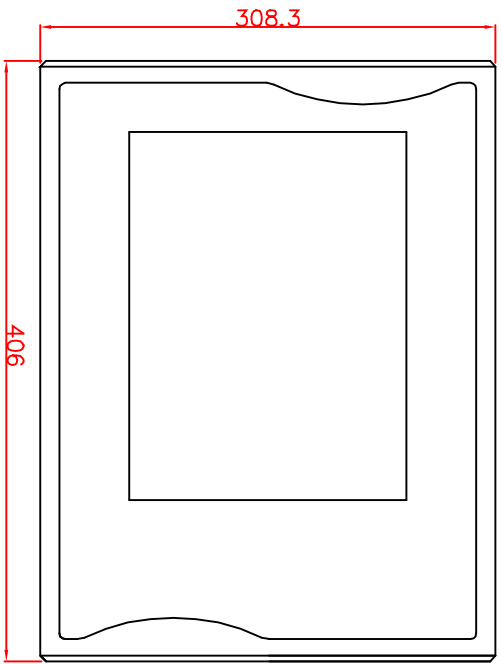

CP7021-0000-M122

Tilting adapter for
Rittal Tragsystem

1. Art.Nr. CP6527.000
2. Art.Nr. CP6529.000

main dimensions and
fixing points

dimensions in mm

rear view

right view

front view