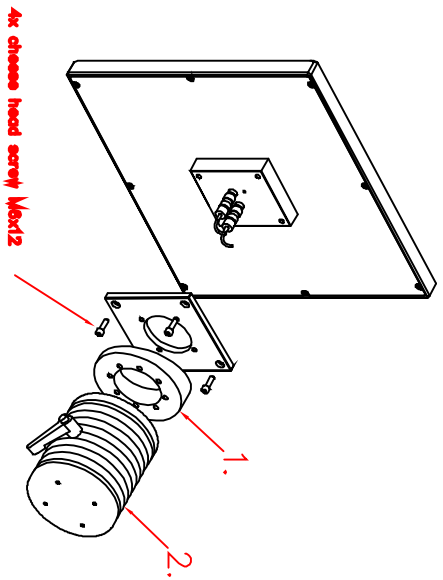

CP7021-0000-M122

Tilting adapter for
Rittal Tragsystem

1. Art.Nr. CP6527.000
2. Art.Nr. CP6529.000

main dimensions and
fixing points

dimensions in mm

rear view

right view

front view