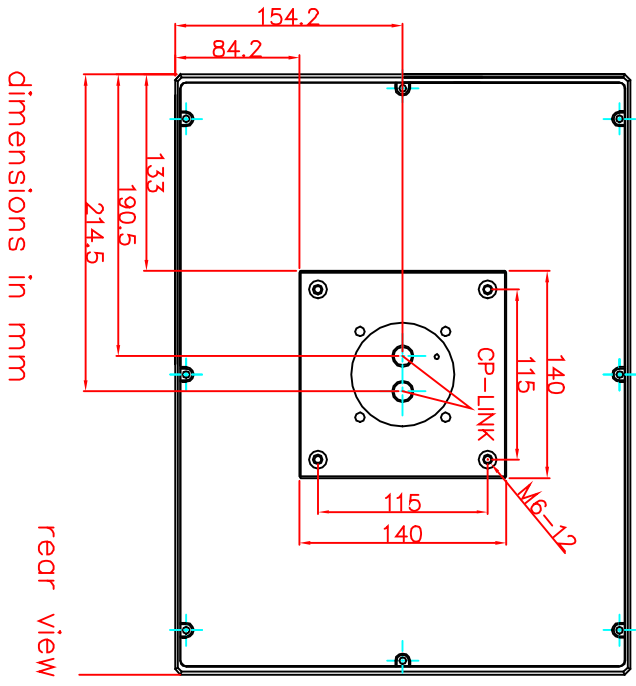

CP7021-0000-M122

Tilting adapter for
Rittal Tragsystem

1. Art.Nr. CP6527.000
2. Art.Nr. CP6529.000

main dimensions and
fixing points

dimensions in mm

rear view

right view

front view