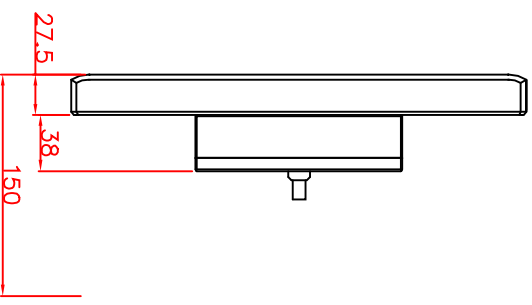

CP7021-0000-M122

Tilting adapter for
Rittal Tragsystem

1. Art.Nr. CP6527.000
2. Art.Nr. CP6529.000

main dimensions and
fixing points

dimensions in mm

rear view

right view

front view