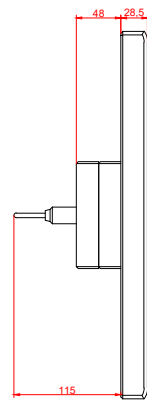

front view

side view

rear view

CP7012-0001  
with  
C9900-M135

connection-console  
Rittal CP6206.490  
Rittal CP6508.020

main dimensions and  
fixing points

front view

side view

rear view