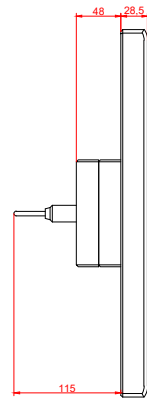

front view

side view

rear view

CP7012-0001  
with  
C9900-M135

connection-console  
Rittal CP6206.490  
Rittal CP6508.020

main dimensions and  
fixing points

front view

side view

rear view