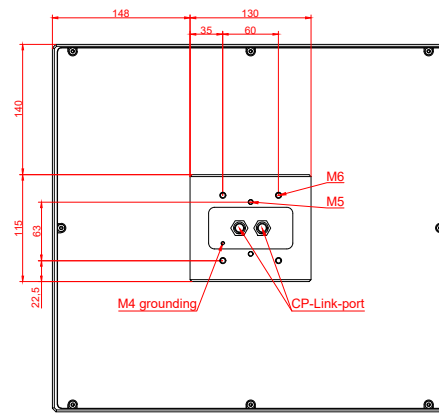

front view

side view

rear view

CP7012-0001  
with  
C9900-M135

connection-console  
Rittal CP6206.490  
Rittal CP6508.020

main dimensions and  
fixing points

front view

side view

rear view