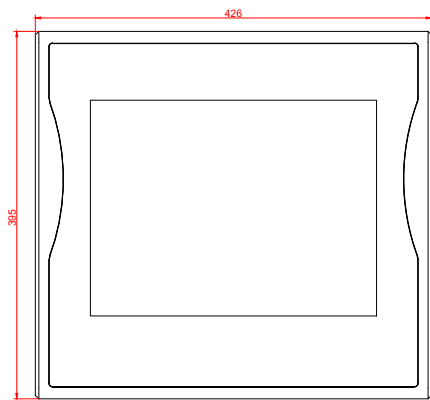

front view

side view

rear view

CP7012-0001  
with  
C9900-M135

connection-console  
Rittal CP6206.490  
Rittal CP6508.020

main dimensions and  
fixing points

front view

side view

rear view