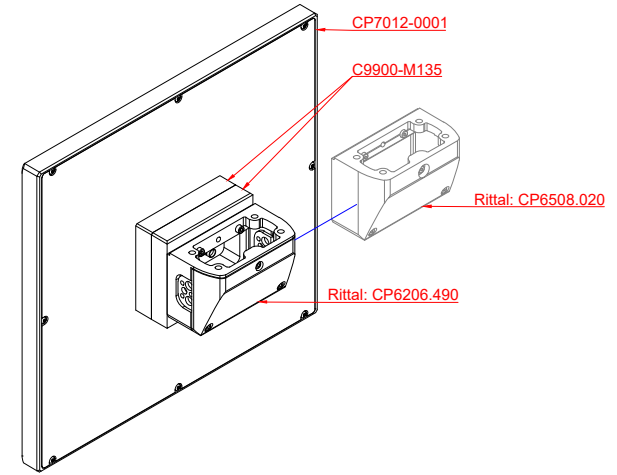

front view

side view

rear view

CP7012-0001  
with  
C9900-M135

connection-console  
Rittal CP6206.490  
Rittal CP6508.020

main dimensions and  
fixing points

front view

side view

rear view