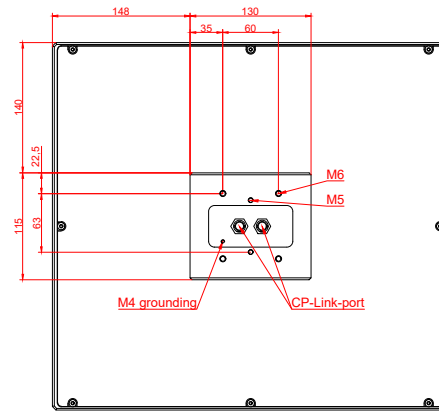

front view

side view

rear view

CP7012-0001  
with  
C9900-M135

connection-console  
Rittal CP6206.490  
Rittal CP6508.020

main dimensions and  
fixing points

front view

side view

rear view