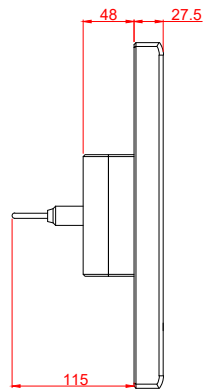

front view

side view

rear view

CP7011-0000
with
C9900-M135

connection-console
Rittal CP6206.490
Rittal CP6508.020

main dimensions and
fixing points

front view

side view

rear view