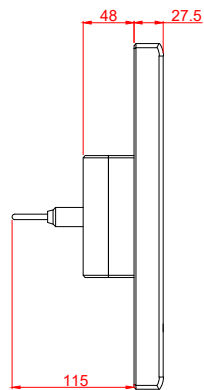

front view

side view

rear view

CP7011-0000
with
C9900-M135

connection-console
Rittal CP6206.490
Rittal CP6508.020

main dimensions and
fixing points

front view

side view

rear view