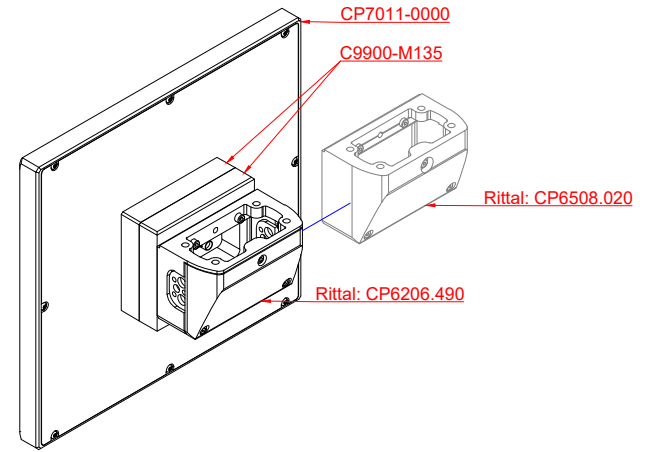

front view

side view

rear view

CP7011-0000
with
C9900-M135

connection-console
Rittal CP6206.490
Rittal CP6508.020

main dimensions and
fixing points

front view

side view

rear view