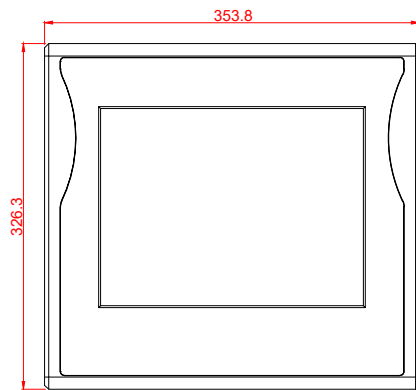

front view

side view

rear view

CP7011-0000
with
C9900-M135

connection-console
Rittal CP6206.490
Rittal CP6508.020

main dimensions and
fixing points

front view

side view

rear view