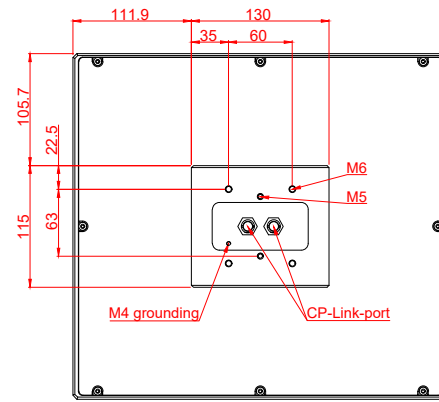

front view

side view

rear view

CP7011-0000
with
C9900-M135

connection-console
Rittal CP6206.490
Rittal CP6508.020

main dimensions and
fixing points

front view

side view

rear view