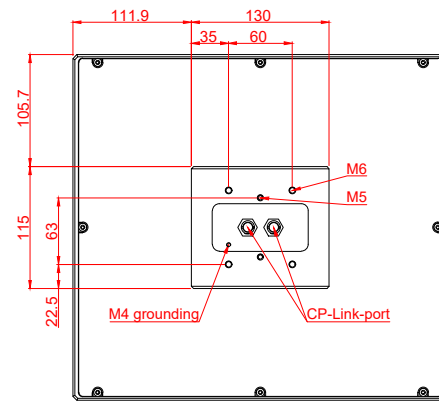

front view

side view

rear view

CP7011-0000
with
C9900-M135

connection-console
Rittal CP6206.490
Rittal CP6508.020

main dimensions and
fixing points

front view

side view

rear view