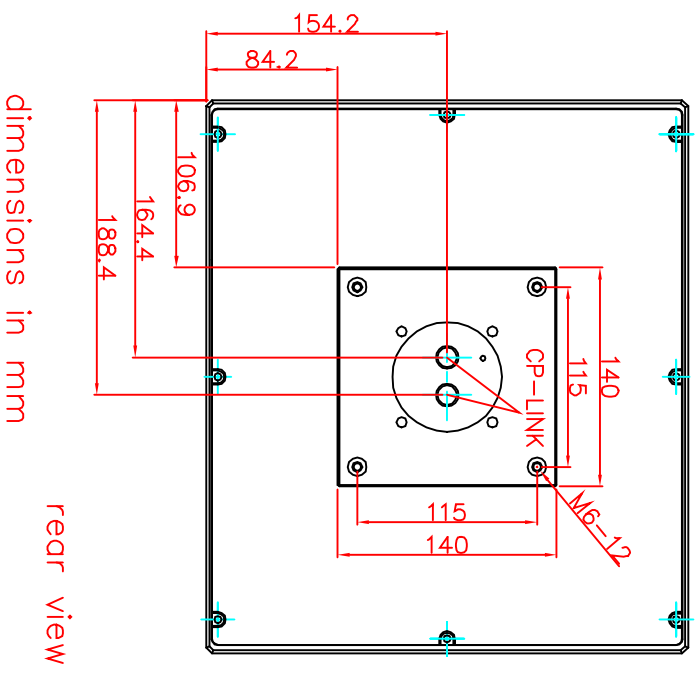

CP7000-0000-M122

Tilting adapter for
Rittal Tragsystem

1. Art.Nr. CP6527.000
2. Art.Nr. CP6529.000

main dimensions and
fixing points

rear view

right view

front view