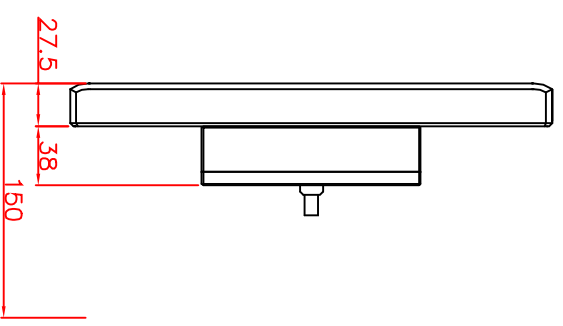

CP7000-0000-M122

Tilting adapter for
Rittal Tragsystem

1. Art.Nr. CP6527.000
2. Art.Nr. CP6529.000

main dimensions and
fixing points

rear view

right view

front view