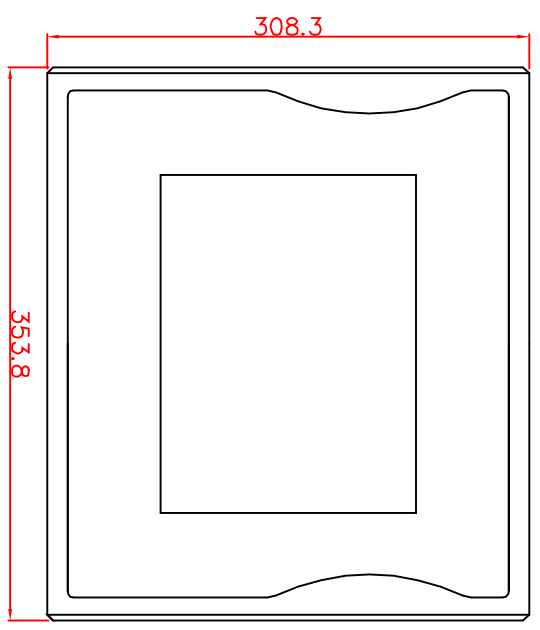

CP7000-0000-M122

Tilting adapter for
Rittal Tragsystem

1. Art.Nr. CP6527.000
2. Art.Nr. CP6529.000

main dimensions and
fixing points

rear view

right view

front view