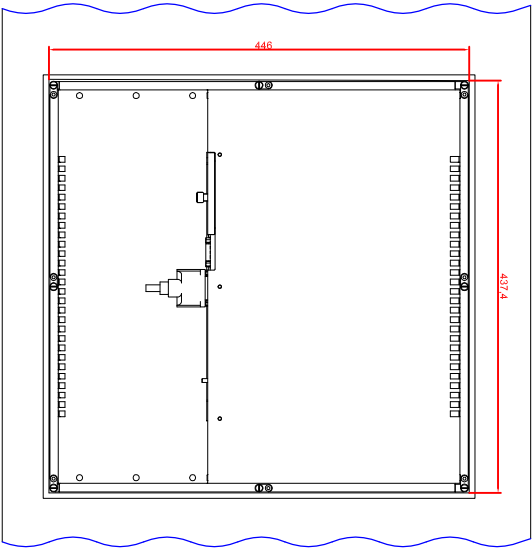

bottom view

rear view
with
install measure

rear view

right view

CP6942-0000
main dimensions
dimensions in mm

front view