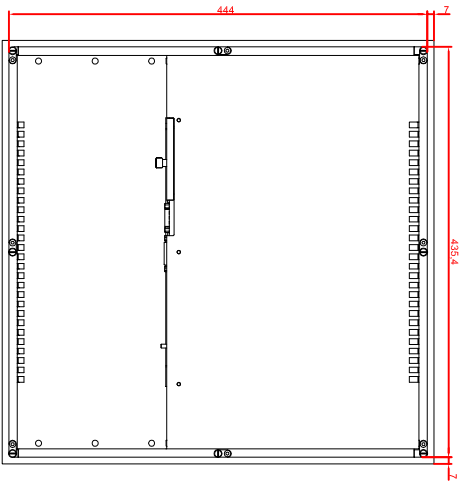

bottom view

rear view
with
install measure

rear view

right view

CP6942-0000
main dimensions
dimensions in mm

front view