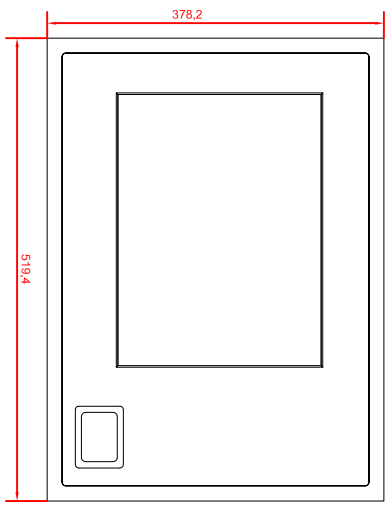

rear view
with
install measure

rear view
dimensions in mm

right view

front view

OP822-002
main dimensions