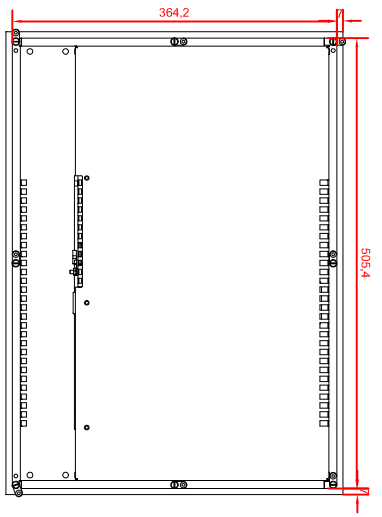

rear view
with
install measure

rear view
dimensions in mm

right view

front view

OP822-002
main dimensions