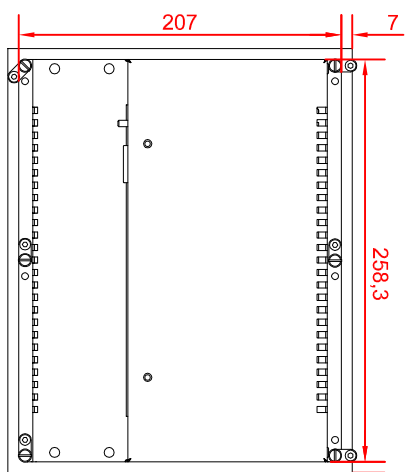

rear view
with
install measure

rear view
dimensions in mm

right view

CP6919-0001
main dimensions