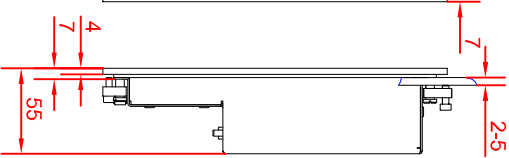

rear view
with
install measure

rear view
dimensions in mm

right view

CP6919-0001
main dimensions