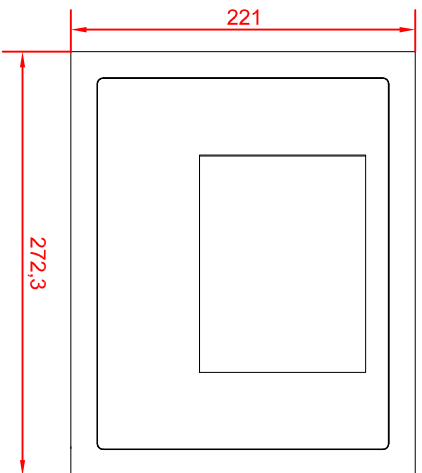

rear view
with
install measure

rear view
dimensions in mm

right view

CP6919-0001
main dimensions