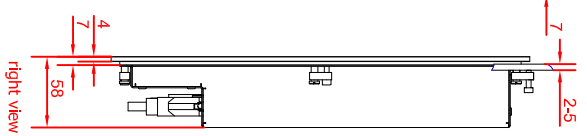

rear view dimensions in mm

CP6911-0001 main dimensions