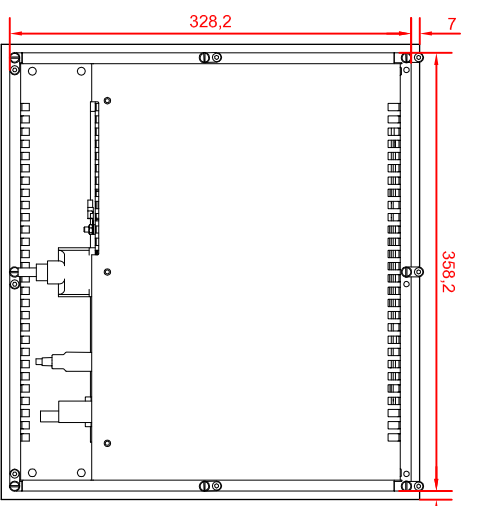

rear view dimensions in mm

CP6911-0001 main dimensions