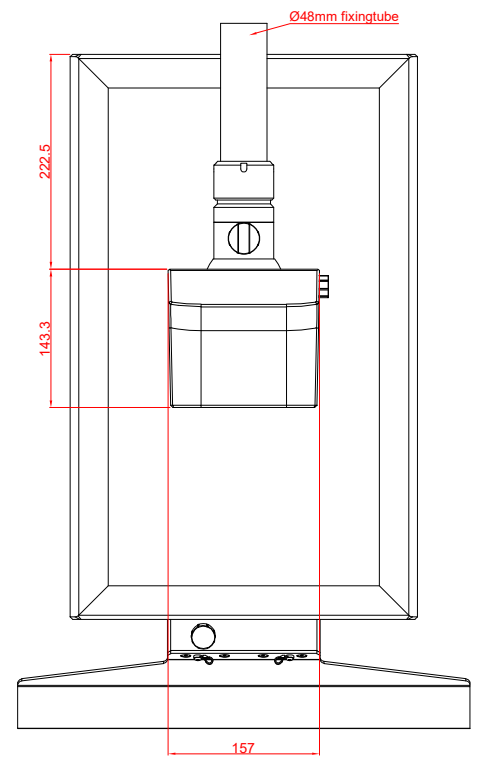

CP3924-0000
with
C9900-M575
C9900-M750
C9900-E274
C9900-M406

main dimensions and
fixing points

dimensions in mm

CP3924-0000
C9900-M575

C9900-M750

C9900-E274

C9900-M406

front view

side view

rear view

top view