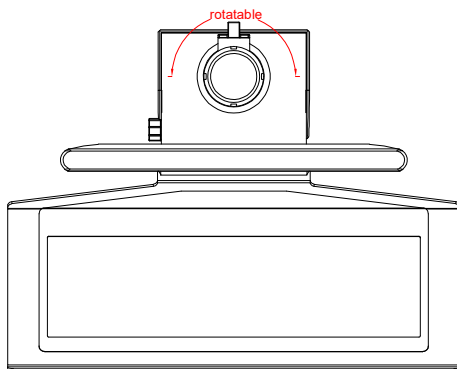

CP3924-0000
with
C9900-M575
C9900-M750
C9900-E274
C9900-M406

main dimensions and
fixing points

dimensions in mm

CP3924-0000
C9900-M575

C9900-M750

C9900-E274

C9900-M406

front view

side view

rear view

top view