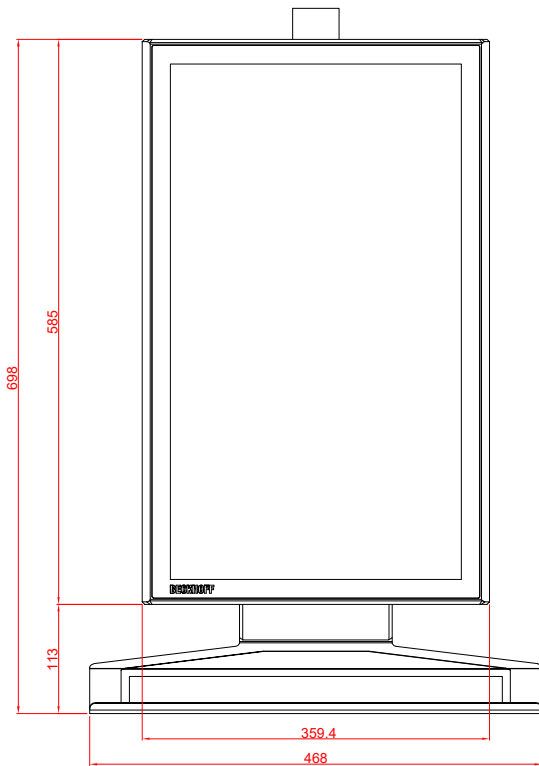

CP3924-0000
with
C9900-M575
C9900-M750
C9900-E274
C9900-M406

main dimensions and
fixing points

dimensions in mm

CP3924-0000
C9900-M575

C9900-M750

C9900-E274

C9900-M406

front view

side view

rear view

top view