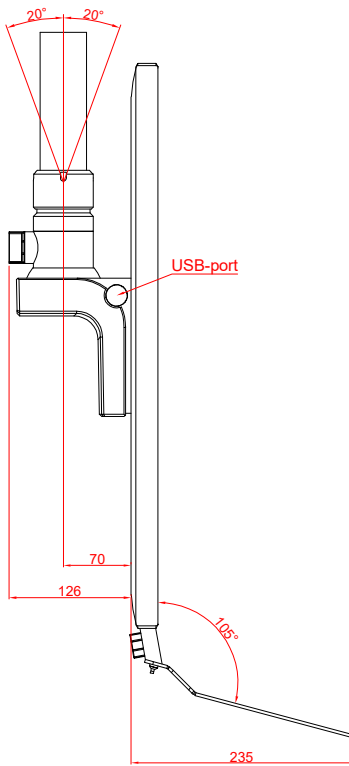

CP3924-0000
with
C9900-M575
C9900-M750
C9900-E274
C9900-M406

main dimensions and
fixing points

dimensions in mm

CP3924-0000
C9900-M575

C9900-M750

C9900-E274

C9900-M406

front view

side view

rear view

top view