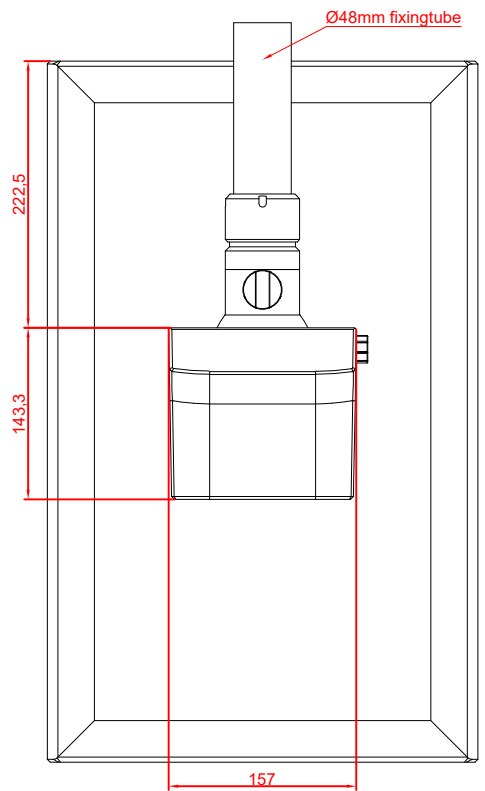

CP3924-0000
with
C9900-M575
C9900-M750
C9900-E274

main dimensions and
fixing points

dimensions in mm

front view

side view

rear view

top view