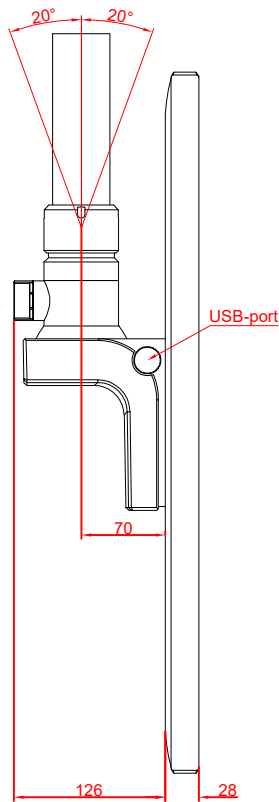

CP3924-0000
with
C9900-M575
C9900-M750
C9900-E274

main dimensions and
fixing points

dimensions in mm

front view

side view

rear view

top view