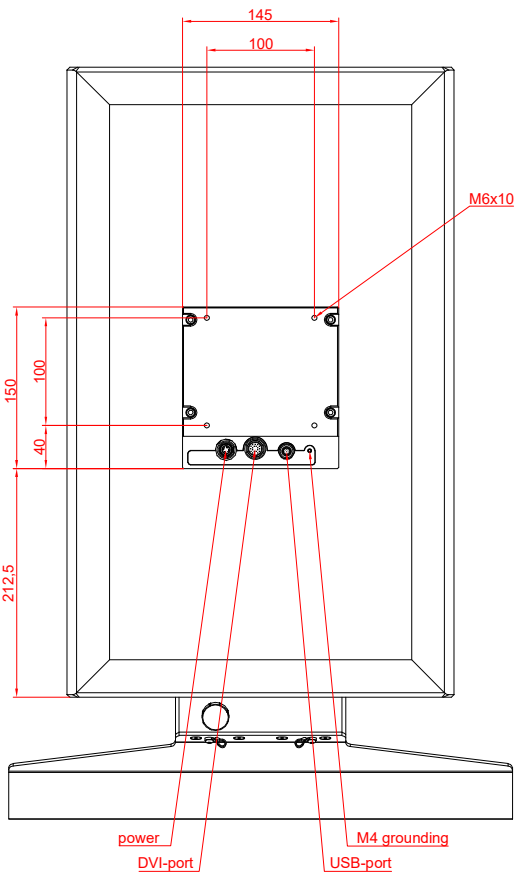

CP3924-0000
with
C9900-M575
C9900-M390
C9900-M406

main dimensions and
fixing points

dimensions in mm

bottom view

rear view

side view

front view