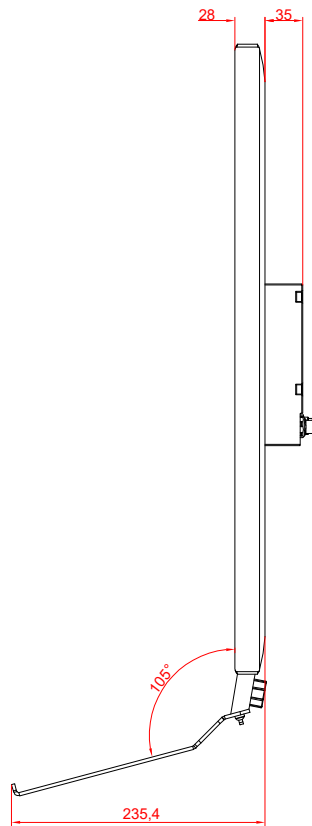

CP3924-0000
with
C9900-M575
C9900-M390
C9900-M406

main dimensions and
fixing points

dimensions in mm

bottom view

rear view

side view

front view