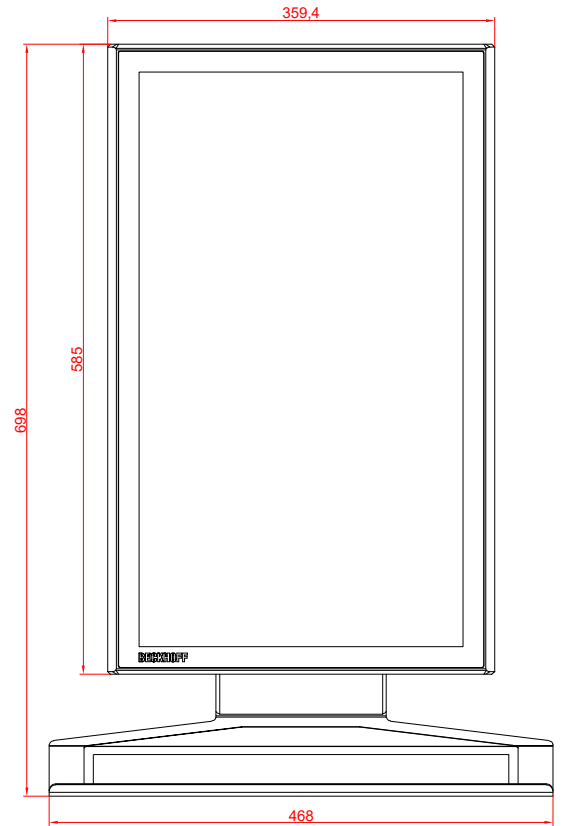

CP3924-0000
with
C9900-M575
C9900-M390
C9900-M406

main dimensions and
fixing points

dimensions in mm

bottom view

rear view

side view

front view