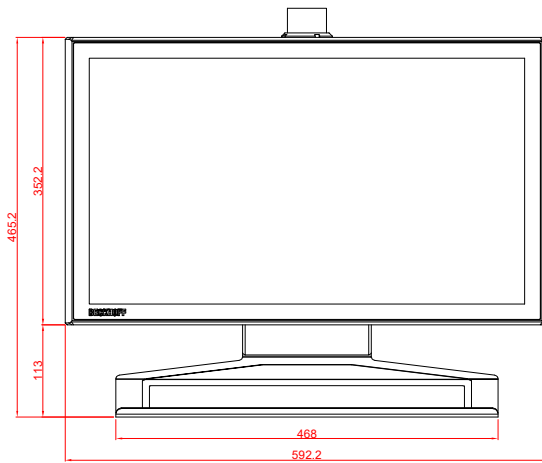

CP3924-0000
with
C9900-M750
C9900-M406

main dimensions and
fixing points

dimensions in mm

CP3924-0000

C9900-M750

C9900-M406

front view

side view

rear view

top view