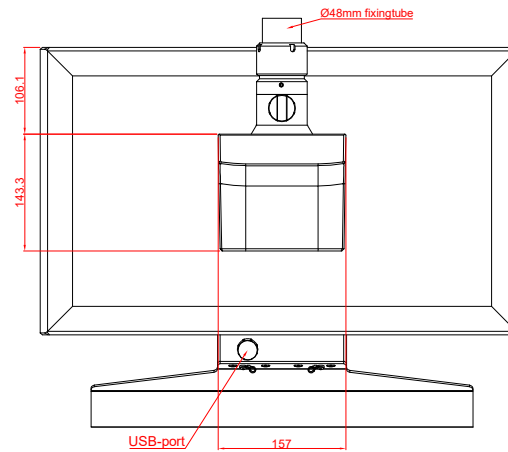

CP3924-0000
with
C9900-M750
C9900-M406

main dimensions and
fixing points

dimensions in mm

CP3924-0000

C9900-M750

C9900-M406

front view

side view

rear view

top view